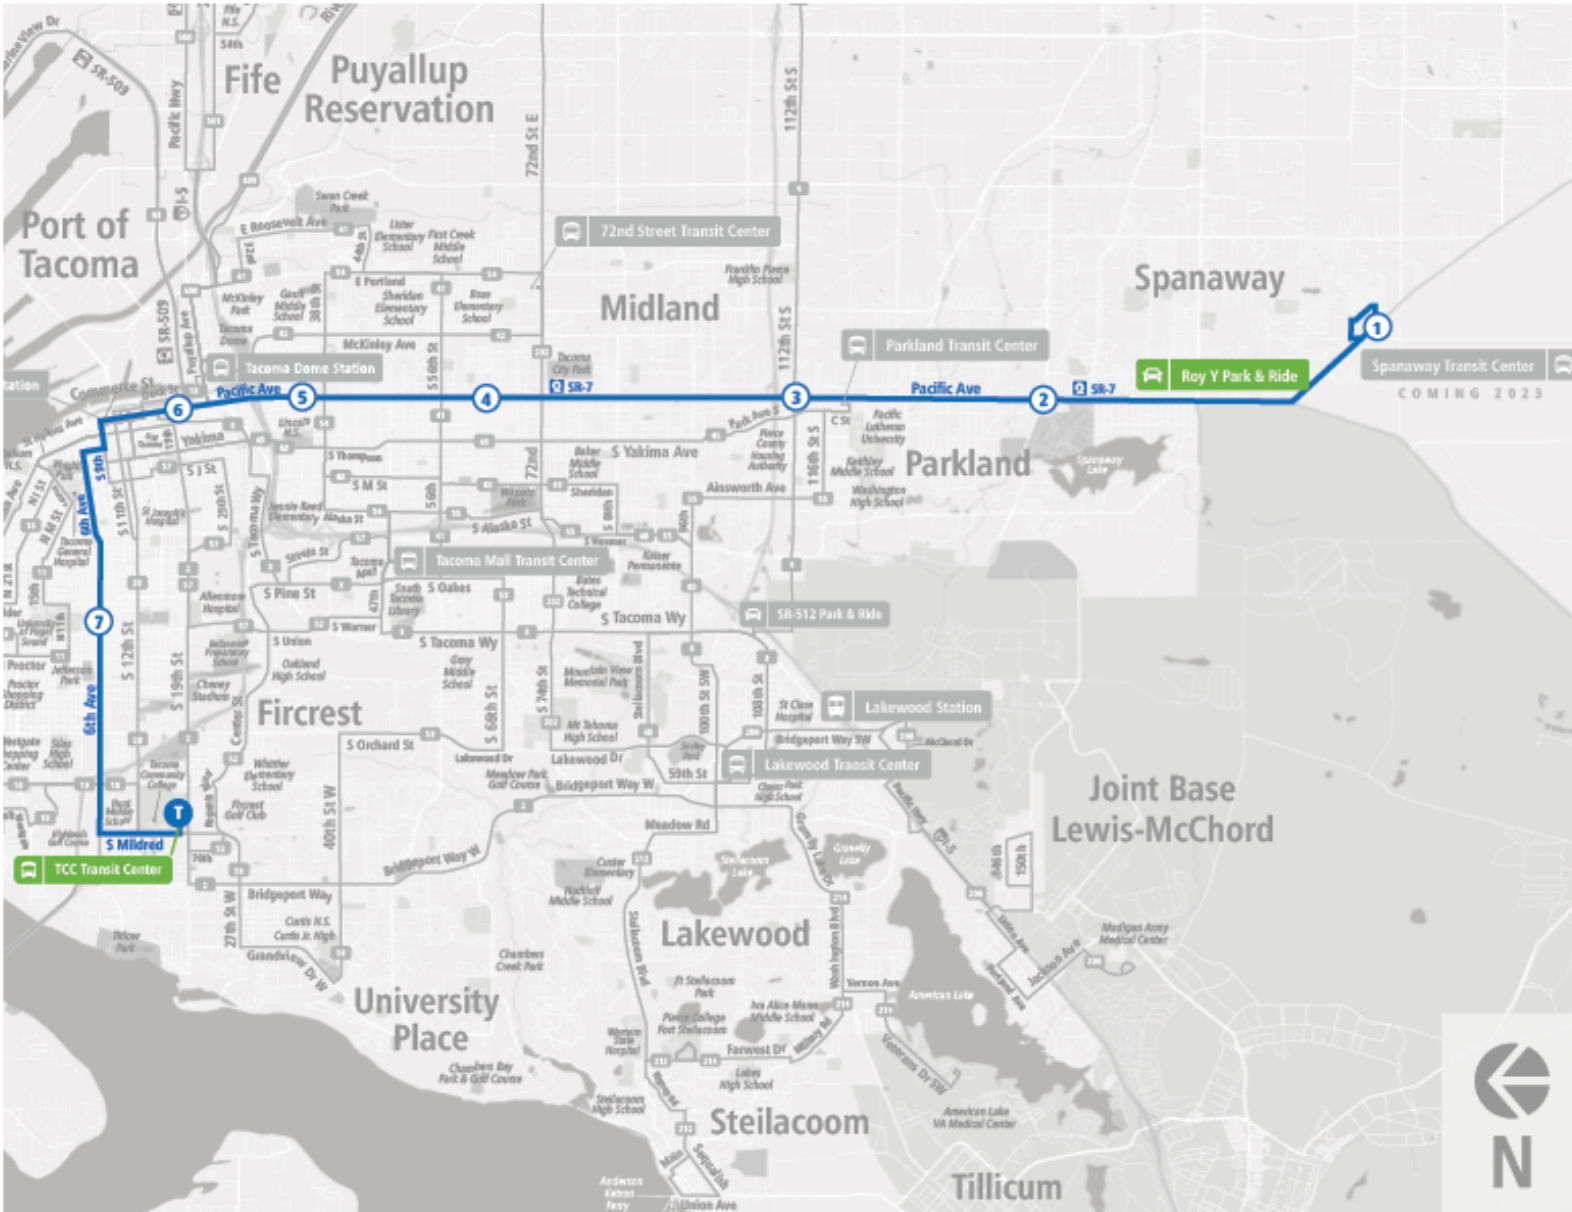

Route 1 6th Ave - Pacific Ave