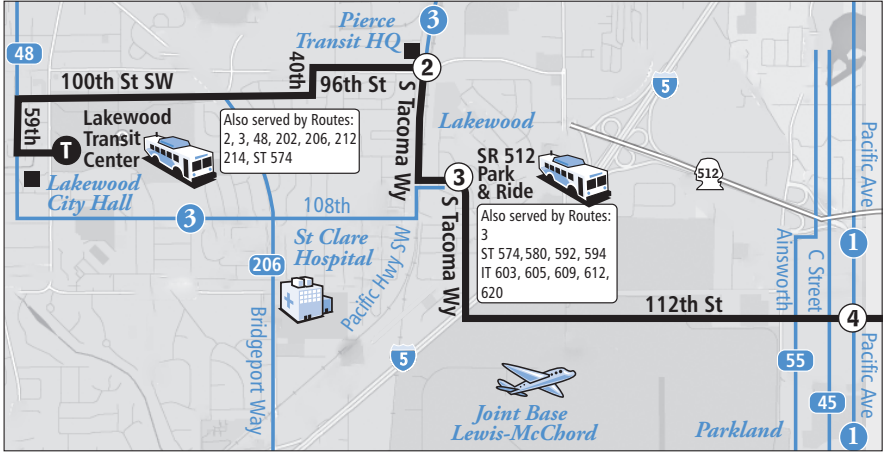

Lakewood-South Hill-Lakewood Transit Center to S Hill Mall & Pierce College

Service Change Effective March 12, 2017

map is not to scale

Route continued on next page

Route 4 travels from Lakewood Transit Center all the way to South Hill Mall Transit Center and back again, via 112th St E. On weekdays, Route 4 also serves Pierce College Puyallup on most trips.

With frequent trips and popular destinations along the way, find out what's in it 4 you!

Lakewood-South Hill-Pierce College & S Hill Mall to Lakewood Transit Center

Service Change Effective March 12, 2017

← Route continued on previous page

map is not to scale

Lakewood-South Hill-Lakewood Transit Center to S Hill Mall Transit Center & Pierce College

Service Change Effective March 12, 2017
4 Weekdays

Lakewood to South Hill Mall Transit Center

South Hill Mall Transit Center to Lakewood

S Hill Mall TC	112th & Canyon	112th & Pacific	SR 512 Park & Ride	96th & S Tacoma Way	Lakewood Transit Center
T	5	4	3	2	T
8:15am	8:23	8:37	8:47	8:52	9:02
9:15	9:23	9:37	9:47	9:52	10:02
10:15	10:23	10:37	10:47	10:52	11:02
11:15	11:23	11:37	11:47	11:52	12:02pm
12:15	12:23	12:37	12:47	12:52	1:02
1:15	1:23	1:37	1:47	1:52	2:02
2:15	2:23	2:37	2:47	2:52	3:02
3:15	3:23	3:37	3:47	3:52	4:02
4:15	4:23	4:37	4:47	4:52	5:02
5:15	5:23	5:37	5:47	5:52	6:02