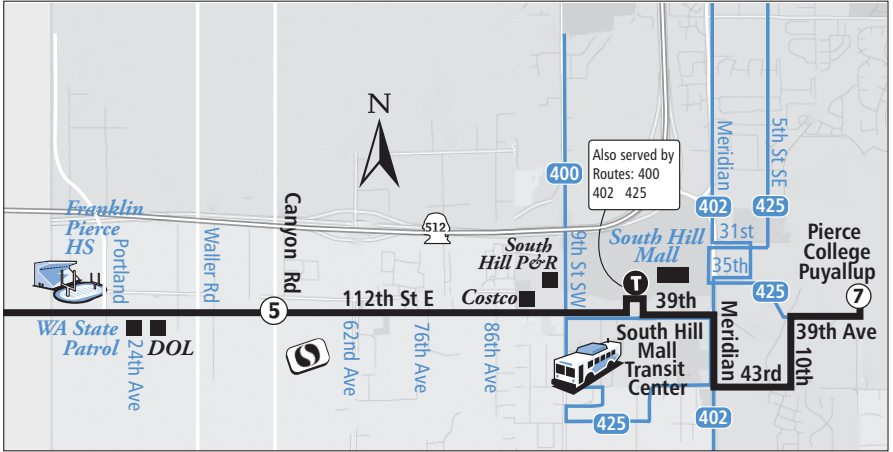

Lakewood-South Hill-Lakewood Transit Center to S Hill Mall & Pierce College

Service Change Effective March 12, 2017

map is not to scale

Route continued on next page

Route 4 travels from Lakewood Transit Center all the way to South Hill Mall Transit Center and back again, via 112th St E. On weekdays, Route 4 also serves Pierce College Puyallup on most trips.

With frequent trips and popular destinations along the way, find out what's in it 4 you!

Lakewood-South Hill-Pierce College & S Hill Mall to Lakewood Transit Center

Service Change Effective March 12, 2017

← Route continued on previous page

map is not to scale

Lakewood-South Hill-Lakewood Transit Center to S Hill Mall Transit Center & Pierce College

Service Change Effective March 12, 2017
4 Weekdays

Lakewood to South Hill Mall Transit Center

South Hill Mall Transit Center to Lakewood

S Hill Mall TC	112th & Canyon	112th & Pacific	SR 512 Park & Ride	96th & S Tacoma Way	Lakewood Transit Center
T	5	4	3	2	T
8:15am	8:23	8:37	8:47	8:52	9:02
9:15	9:23	9:37	9:47	9:52	10:02
10:15	10:23	10:37	10:47	10:52	11:02
11:15	11:23	11:37	11:47	11:52	12:02pm
12:15	12:23	12:37	12:47	12:52	1:02
1:15	1:23	1:37	1:47	1:52	2:02
2:15	2:23	2:37	2:47	2:52	3:02
3:15	3:23	3:37	3:47	3:52	4:02
4:15	4:23	4:37	4:47	4:52	5:02
5:15	5:23	5:37	5:47	5:52	6:02