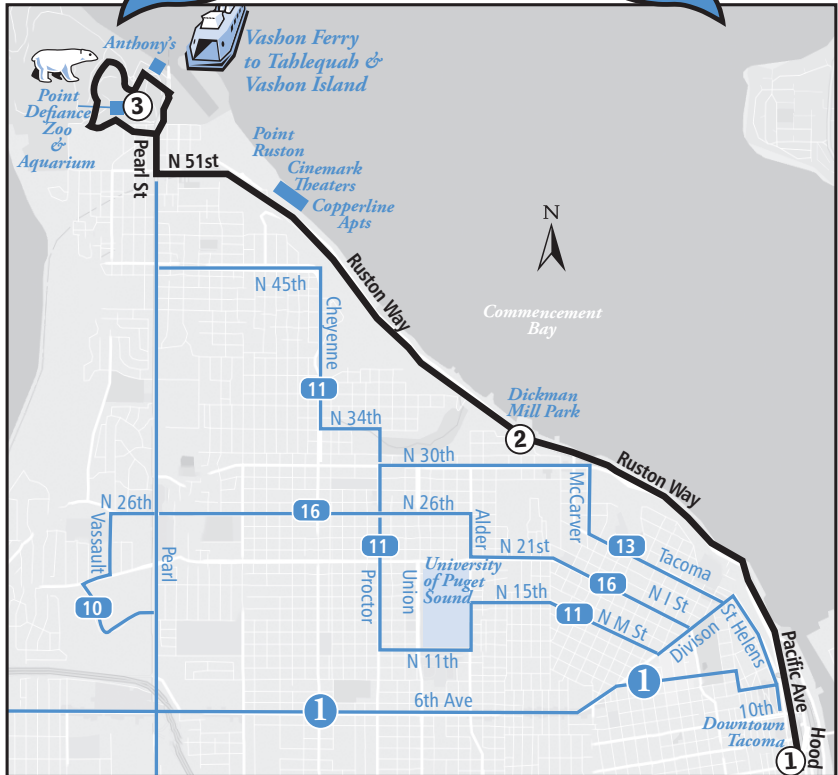

## Downtown to Defiance Trolley comes to Tacoma June 2 – September 3, 2017

Pierce Transit, in partnership with the City of Tacoma, Pt. Ruston, Metro Parks and Travel Tacoma, is pleased to announce Pierce Transit's Downtown to Defiance trolley service available from June 2 through September 3, 2017.

This new demonstration service—Route 15—will connect visitors to downtown Tacoma and the community to scenic destinations along Ruston Way and at Point Defiance Park. Fares on demonstration routes may vary.

### Point Defiance to Downtown Tacoma

Point Defiance Zoo	Dickman Park Ruston Way	Pacific Ave & Hood St
③	②	①
10:45am	10:59	11:15
11:15	11:29	11:45
11:45	11:59	12:15
12:15 pm	12:29	12:45
12:45	12:59	1:15
1:15	1:29	1:45
1:45	1:59	2:15
2:15	2:29	2:45
2:45	2:59	3:15
3:15	3:29	3:45
3:45	3:59	4:15
4:15	4:29	4:45
4:45	4:59	5:15
5:15	5:29	5:45
5:45	5:59	6:15
6:15	6:29	6:45
6:45	6:59	7:15
7:15	7:29	7:45
7:45	7:59	8:15
8:15	8:29	8:45
8:45	8:59	9:15

**Downtown to Defiance Trolley comes to Tacoma**  
**June 2 – September 3, 2017**