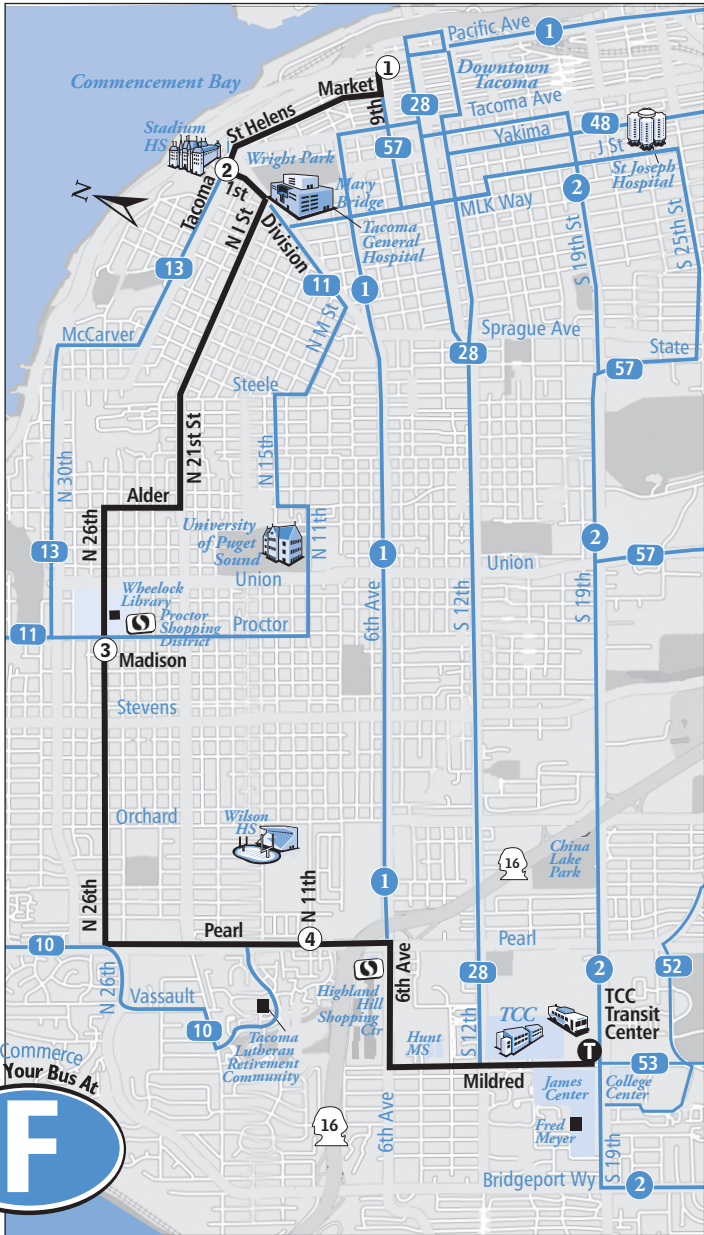

Service Change Effective March 12, 2017

On Commerce
Catch Your Bus At

F
ZONE

go! Direct

Route 16 to Downtown Tacoma
turns into **Route 48**
on all Weekday trips. See page 84.

Service Change Effective March 12, 2017

16 Weekdays

Downtown Tacoma To TCC

10th & Commerce Zone F	N 1st & Tacoma Ave	N 26th & Madison	N 11th & Pearl	TCC Transit Center
1	2	3	4	T
5:57am	6:02	6:09	6:16	6:25
6:28	6:34	6:42	6:49	6:58
7:05	7:11	7:18	7:27	7:38
7:37	7:43	7:52	7:58	8:09
8:07	8:13	8:22	8:28	8:39
8:38	8:44	8:53	8:59	9:10
9:08	9:14	9:23	9:29	9:40
9:35	9:41	9:50	9:56	10:07
10:00	10:06	10:15	10:21	10:32
10:30	10:36	10:45	10:51	11:02
11:00	11:06	11:15	11:21	11:32
11:30	11:37	11:46	11:52	12:03
12:03pm	12:10	12:19	12:25	12:36
12:33	12:40	12:49	12:55	1:06
1:03	1:10	1:19	1:25	1:36
1:33	1:40	1:49	1:55	2:06
2:03	2:10	2:19	2:25	2:36
2:35	2:42	2:51	2:57	3:08
3:03	3:10	3:21	3:29	3:40
3:33	3:40	3:50	3:58	4:09
4:02	4:09	4:19	4:27	4:38
4:32	4:39	4:49	4:57	5:08
5:02	5:09	5:19	5:27	5:38
5:59	6:05	6:13	6:18	6:29
6:55	7:00	7:07	7:13	7:23
7:56	8:01	8:08	8:14	8:24
8:56	9:01	9:08	9:14	9:24

16 **go!** Direct

Route 16 to Downtown Tacoma
turns into **Route 48**
on all Weekday trips.
See page 84.

*Service Change Effective March 12, 2017***16 Saturdays & Sundays****Downtown Tacoma To TCC**

10th & Commerce Zone F	N 1st & Tacoma Ave	N 26th & Madison	N 11th & Pearl	TCC Transit Center
1	2	3	4	T
8:43 Sat	8:50 Sat	8:56 Sat	9:03 Sat	9:11 Sat
9:43am	9:50	9:56	10:03	10:11
10:43	10:50	10:56	11:03	11:11
11:43	11:50	11:56	12:03pm	12:11
12:43	12:50	12:56	1:03	1:11
1:43	1:50	1:56	2:03	2:11
2:43	2:50	2:56	3:03	3:11
3:43	3:50	3:56	4:03	4:11
4:43	4:50	4:56	5:03	5:11
5:43 Sat	5:50 Sat	5:56 Sat	6:03 Sat	6:11 Sat
6:43 Sat	6:50 Sat	6:56 Sat	7:03 Sat	7:11 Sat