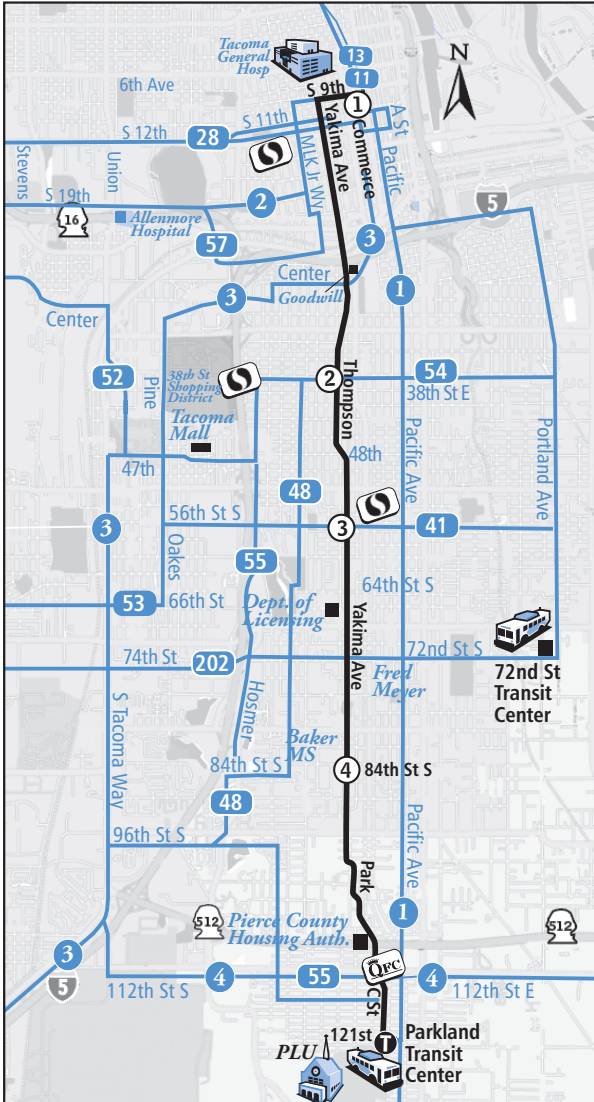

Service Change Effective March 12, 2017