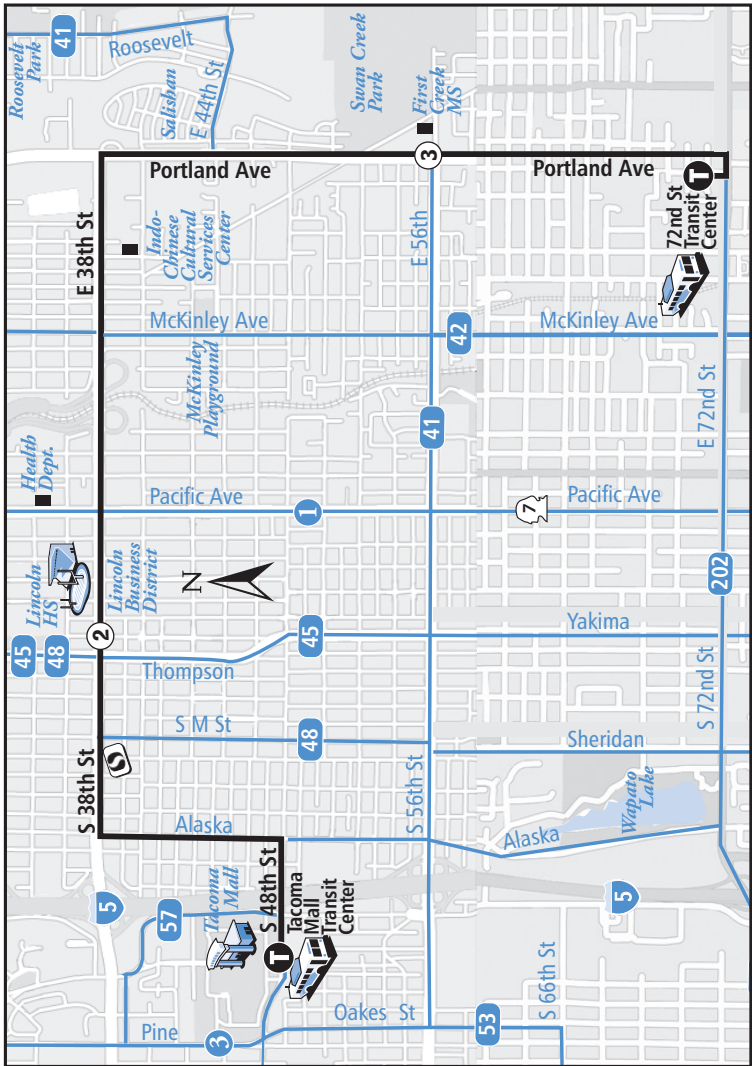

Service Change Effective March 12, 2017

Service Change Effective March 12, 2017

54 Weekdays

Tacoma Mall to 72nd St TC				72nd St TC to Tacoma Mall			
Tacoma Mall Transit Center	38th & Yakima	56th & Portland	72nd Street Transit Center	72nd Street Transit Center	56th & Portland	38th & Yakima	Tacoma Mall Transit Center
T	2	3	T	T	3	2	T
6:45am	6:51	7:00	7:10	6:15am	6:20	6:27	6:40
7:15	7:21	7:30	7:40	6:45	6:50	6:57	7:10
7:45	7:51	8:00	8:10	7:15	7:20	7:27	7:40
8:15	8:21	8:30	8:40	7:45	7:50	7:57	8:10
8:45	8:51	9:00	9:10	8:15	8:20	8:27	8:40
9:15	9:21	9:30	9:40	8:45	8:50	8:57	9:10
9:45	9:51	10:00	10:10	9:15	9:20	9:27	9:40
10:15	10:21	10:30	10:40	9:45	9:50	9:57	10:10
10:45	10:51	11:00	11:10	10:15	10:20	10:27	10:40
11:15	11:21	11:30	11:40	10:45	10:50	10:57	11:10
11:45	11:51	12:00pm	12:10	11:15	11:20	11:27	11:40
12:15	12:21	12:30	12:40	11:45	11:50	11:57	12:10pm
12:45	12:51	1:00	1:10	12:15	12:20	12:27	12:40
1:15	1:21	1:30	1:40	12:45	12:50	12:57	1:10
1:45	1:51	2:00	2:10	1:15	1:20	1:27	1:40
2:15	2:22	2:32	2:40	1:45	1:50	1:57	2:10
2:45	2:52	3:02	3:10	2:15	2:20	2:28	2:40
3:15	3:22	3:32	3:40	2:45	2:50	2:58	3:10
3:45	3:52	4:02	4:10	3:15	3:20	3:28	3:40
4:15	4:22	4:32	4:40	3:45	3:50	3:58	4:10
4:45	4:52	5:02	5:10	4:15	4:20	4:28	4:40
5:15	5:22	5:32	5:40	4:45	4:50	4:58	5:10
5:45	5:52	6:02	6:10	5:15	5:20	5:28	5:40
6:15	6:21	6:30	6:40	5:45	5:50	5:58	6:10
7:15	7:21	7:30	7:40	6:45	6:50	6:57	7:10
8:15	8:21	8:30	8:40	7:45	7:50	7:57	8:10
9:15	9:21	9:30	9:40	8:45	8:50	8:57	9:10
				9:45	9:50	9:57	10:10