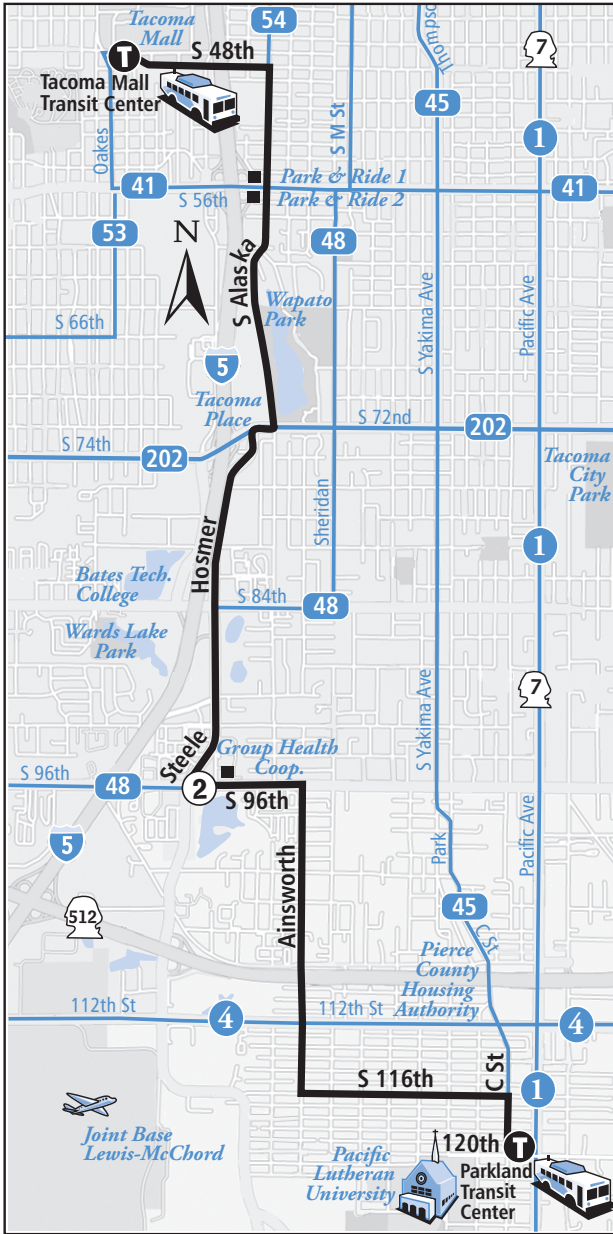

*Service Change Effective March 12, 2017*

Service Change Effective March 12, 2017

55 Weekdays

Tacoma Mall to Parkland			Parkland to Tacoma Mall		
Tacoma Mall Transit Center	96th & Steele	Parkland Transit Center	Parkland Transit Center	96th & Steele	Tacoma Mall Transit Center
<b>T</b>	<b>2</b>	<b>T</b>	<b>T</b>	<b>2</b>	<b>T</b>
6:15am	6:26	6:40	6:15am	6:25	6:40
6:45	6:57	7:10	6:45	6:55	7:10
7:15	7:27	7:40	7:15	7:25	7:40
7:45	7:57	8:10	7:45	7:55	8:10
8:15	8:27	8:40	8:15	8:25	8:40
8:45	8:57	9:10	8:45	8:55	9:10
9:15	9:27	9:40	9:15	9:25	9:40
9:45	9:58	10:10	9:45	9:55	10:10
10:15	10:28	10:40	10:15	10:25	10:40
10:45	10:58	11:10	10:45	10:55	11:10
11:15	11:28	11:40	11:15	11:25	11:40
11:45	11:58	12:10pm	11:45	11:55	12:10pm
12:15	12:28	12:40	12:15	12:25	12:40
12:45	12:58	1:10	12:45	12:55	1:10
1:15	1:28	1:40	1:15	1:25	1:40
1:45	1:58	2:10	1:45	1:55	2:10
2:15	2:28	2:40	2:15	2:25	2:40
2:45	2:58	3:10	2:45	2:55	3:10
3:15	3:28	3:40	3:15	3:25	3:40
3:45	3:58	4:10	3:45	3:55	4:10
4:15	4:28	4:40	4:15	4:25	4:40
4:45	4:58	5:10	4:45	4:55	5:10
5:15	5:28	5:40	5:15	5:25	5:40
5:45	5:58	6:10	5:45	5:55	6:10
6:45	6:58	7:10	6:15	6:25	6:40
7:45	7:58	8:10	7:15	7:25	7:40
8:45	8:58	9:10	8:15	8:25	8:40
9:45	9:58	10:10	9:15	9:25	9:40
			10:15	10:25	10:40 <

&lt; - This trip does not turn into Route 53

Route 55 to Tacoma Mall Transit Center turns into Route 53 on most Weekday trips. See page 94.