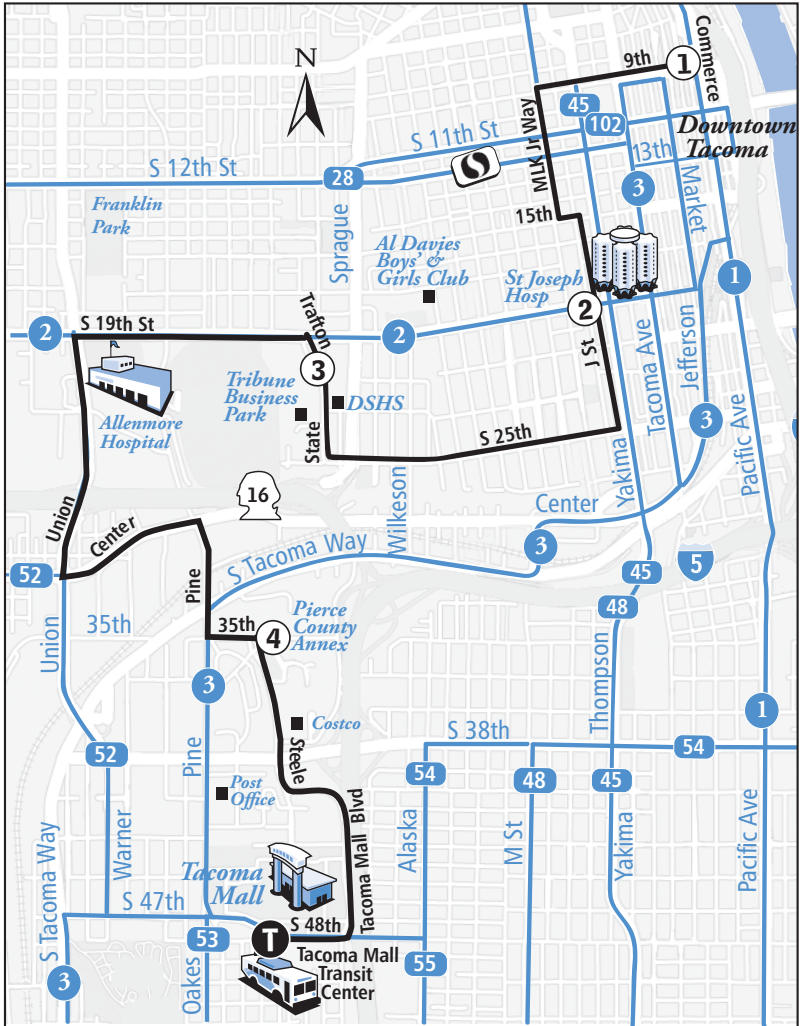

Service Change Effective March 12, 2017