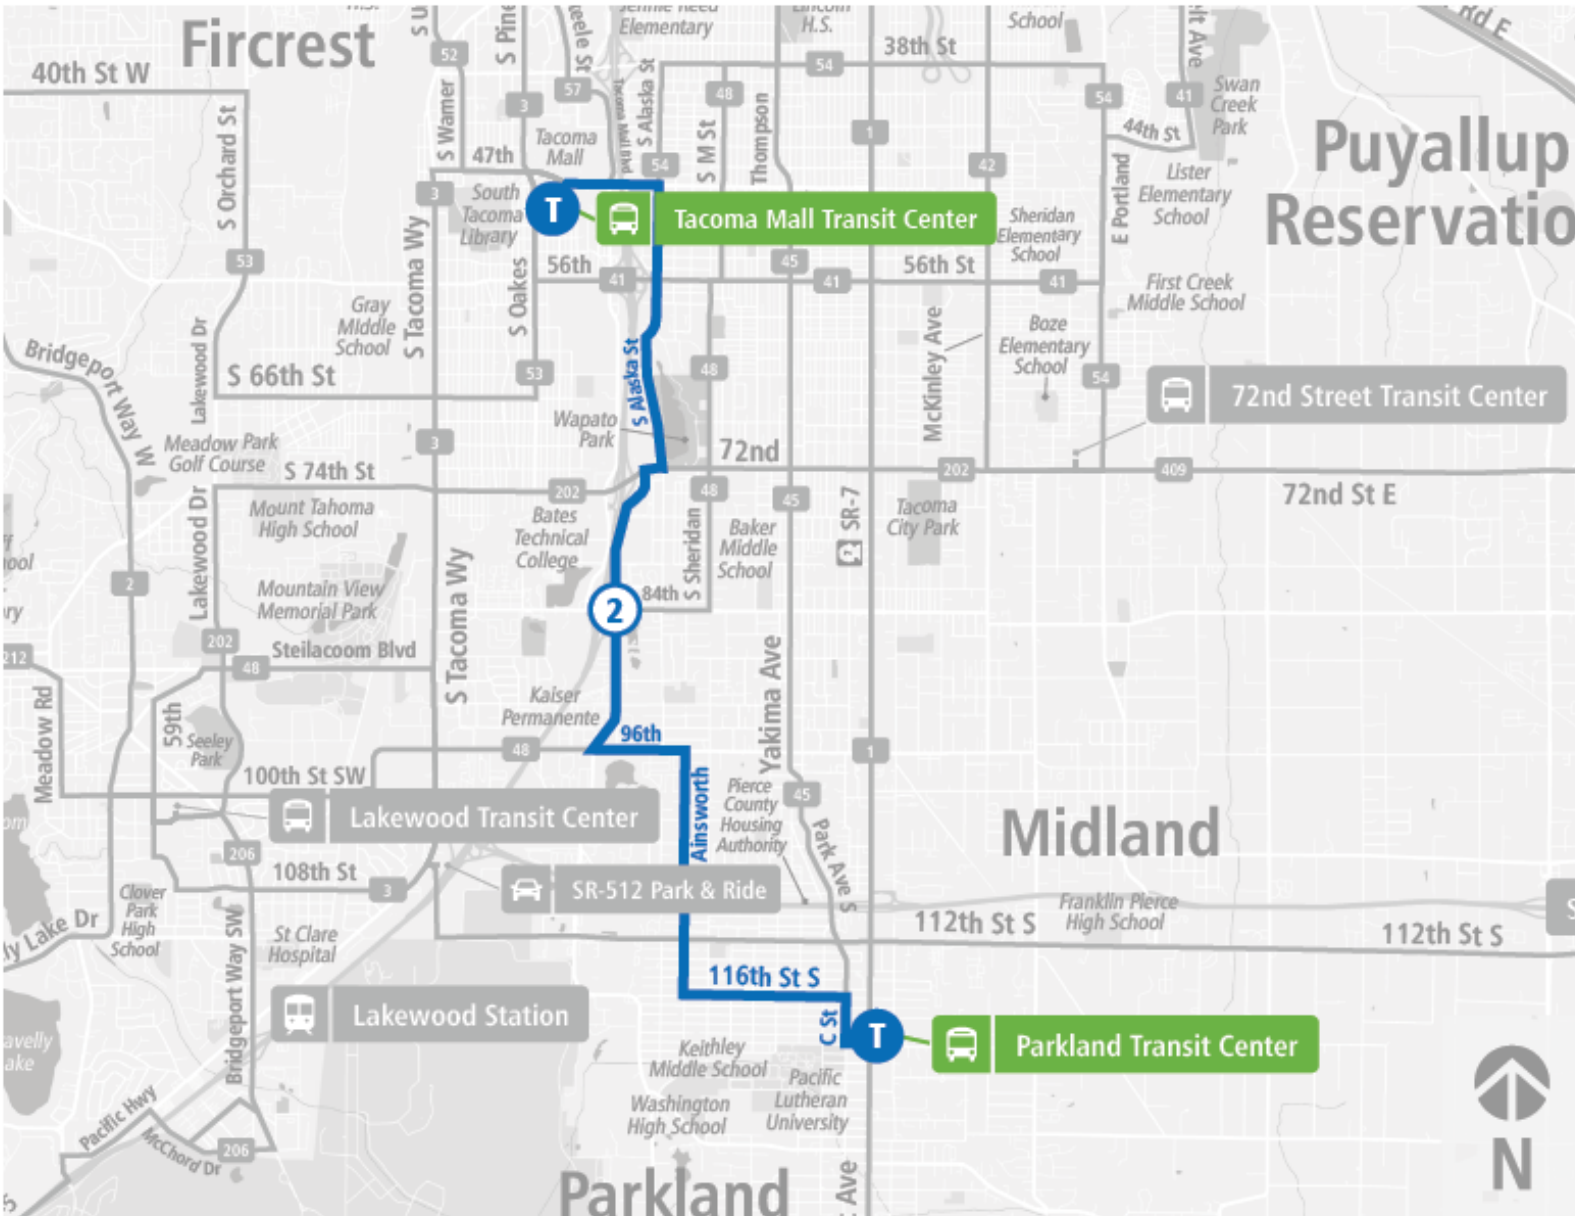

Route 55 Tacoma Mall