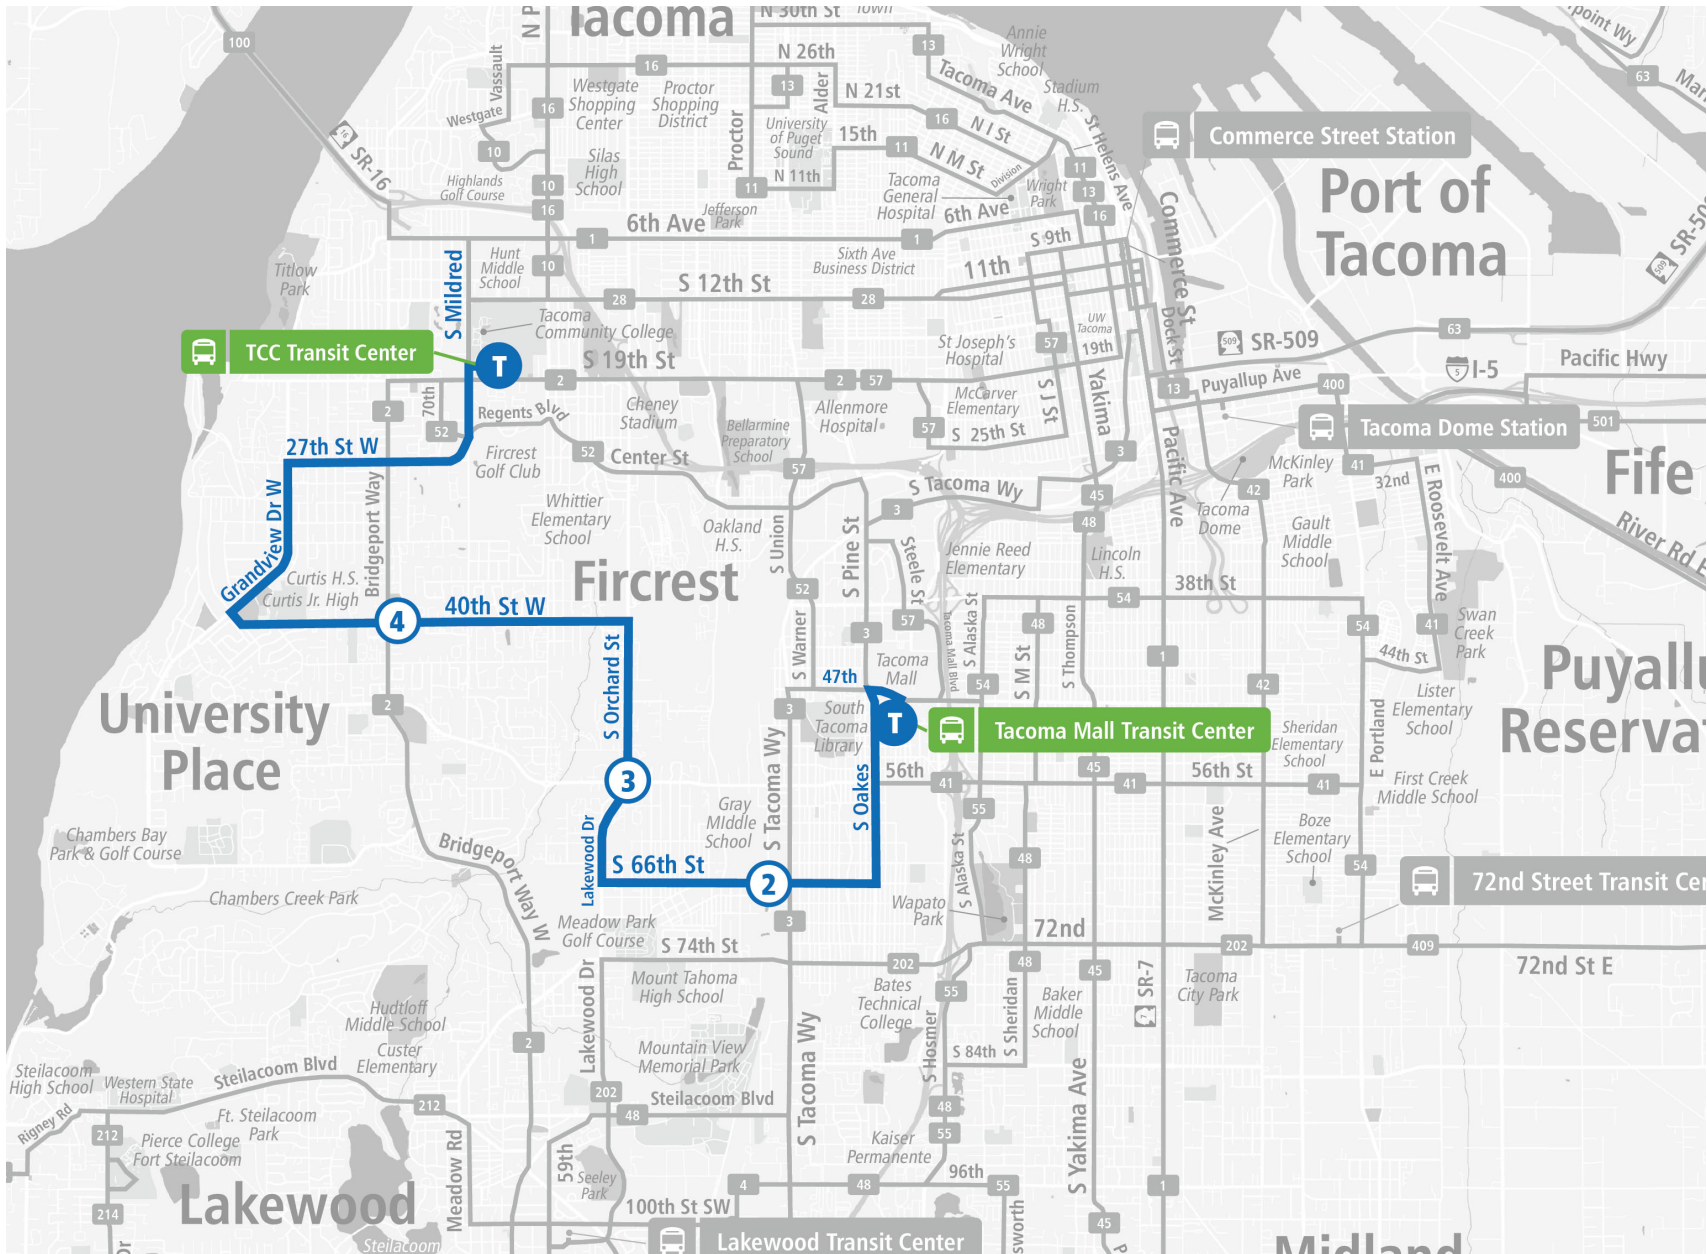

### Route 53 University Place

Route 53 University Place | TCC TC to Tacoma Mall TC

**WEEKDAY**

TCC TC	40th St W & Bridgeport Wy W	Orchard St W & 56th St S	66th St S & Adams St	Tacoma Mall TC
05:45 AM	05:58 AM	06:05 AM	06:10 AM	06:19 AM
06:15 AM	06:28 AM	06:35 AM	06:40 AM	06:50 AM
06:45 AM	06:59 AM	07:06 AM	07:11 AM	07:21 AM
07:15 AM	07:29 AM	07:36 AM	07:41 AM	07:52 AM
07:45 AM	07:59 AM	08:06 AM	08:11 AM	08:22 AM
08:15 AM	08:29 AM	08:36 AM	08:41 AM	08:52 AM
08:45 AM	08:59 AM	09:06 AM	09:11 AM	09:22 AM
09:15 AM	09:29 AM	09:36 AM	09:41 AM	09:52 AM
09:45 AM	09:59 AM	10:06 AM	10:11 AM	10:22 AM
10:15 AM	10:29 AM	10:36 AM	10:41 AM	10:52 AM
10:45 AM	10:59 AM	11:06 AM	11:11 AM	11:22 AM
11:15 AM	11:29 AM	11:36 AM	11:41 AM	11:53 AM
11:45 AM	11:59 AM	12:06 PM	12:11 PM	12:23 PM
12:15 PM	12:29 PM	12:38 PM	12:43 PM	12:55 PM
12:45 PM	12:59 PM	01:08 PM	01:13 PM	01:25 PM
01:15 PM	01:29 PM	01:38 PM	01:43 PM	01:55 PM
01:45 PM	01:59 PM	02:08 PM	02:13 PM	02:27 PM
02:15 PM	02:29 PM	02:38 PM	02:43 PM	02:57 PM
02:45 PM	02:59 PM	03:08 PM	03:13 PM	03:27 PM
03:15 PM	03:29 PM	03:38 PM	03:43 PM	03:55 PM
03:45 PM	03:59 PM	04:08 PM	04:13 PM	04:25 PM
04:15 PM	04:29 PM	04:38 PM	04:43 PM	04:55 PM
04:45 PM	04:59 PM	05:08 PM	05:13 PM	05:25 PM
05:15 PM	05:29 PM	05:38 PM	05:43 PM	05:54 PM
05:56 PM	06:10 PM	06:19 PM	06:24 PM	06:35 PM
06:56 PM	07:10 PM	07:18 PM	07:23 PM	07:33 PM
07:56 PM	08:10 PM	08:18 PM	08:23 PM	08:33 PM
08:56 PM	09:10 PM	09:18 PM	09:22 PM	09:31 PM
09:56 PM	10:09 PM	10:16 PM	10:20 PM	10:29 PM
TCC TC	40th St W & Bridgeport Wy W	Orchard St W & 56th St S	66th St S & Adams St	Tacoma Mall TC