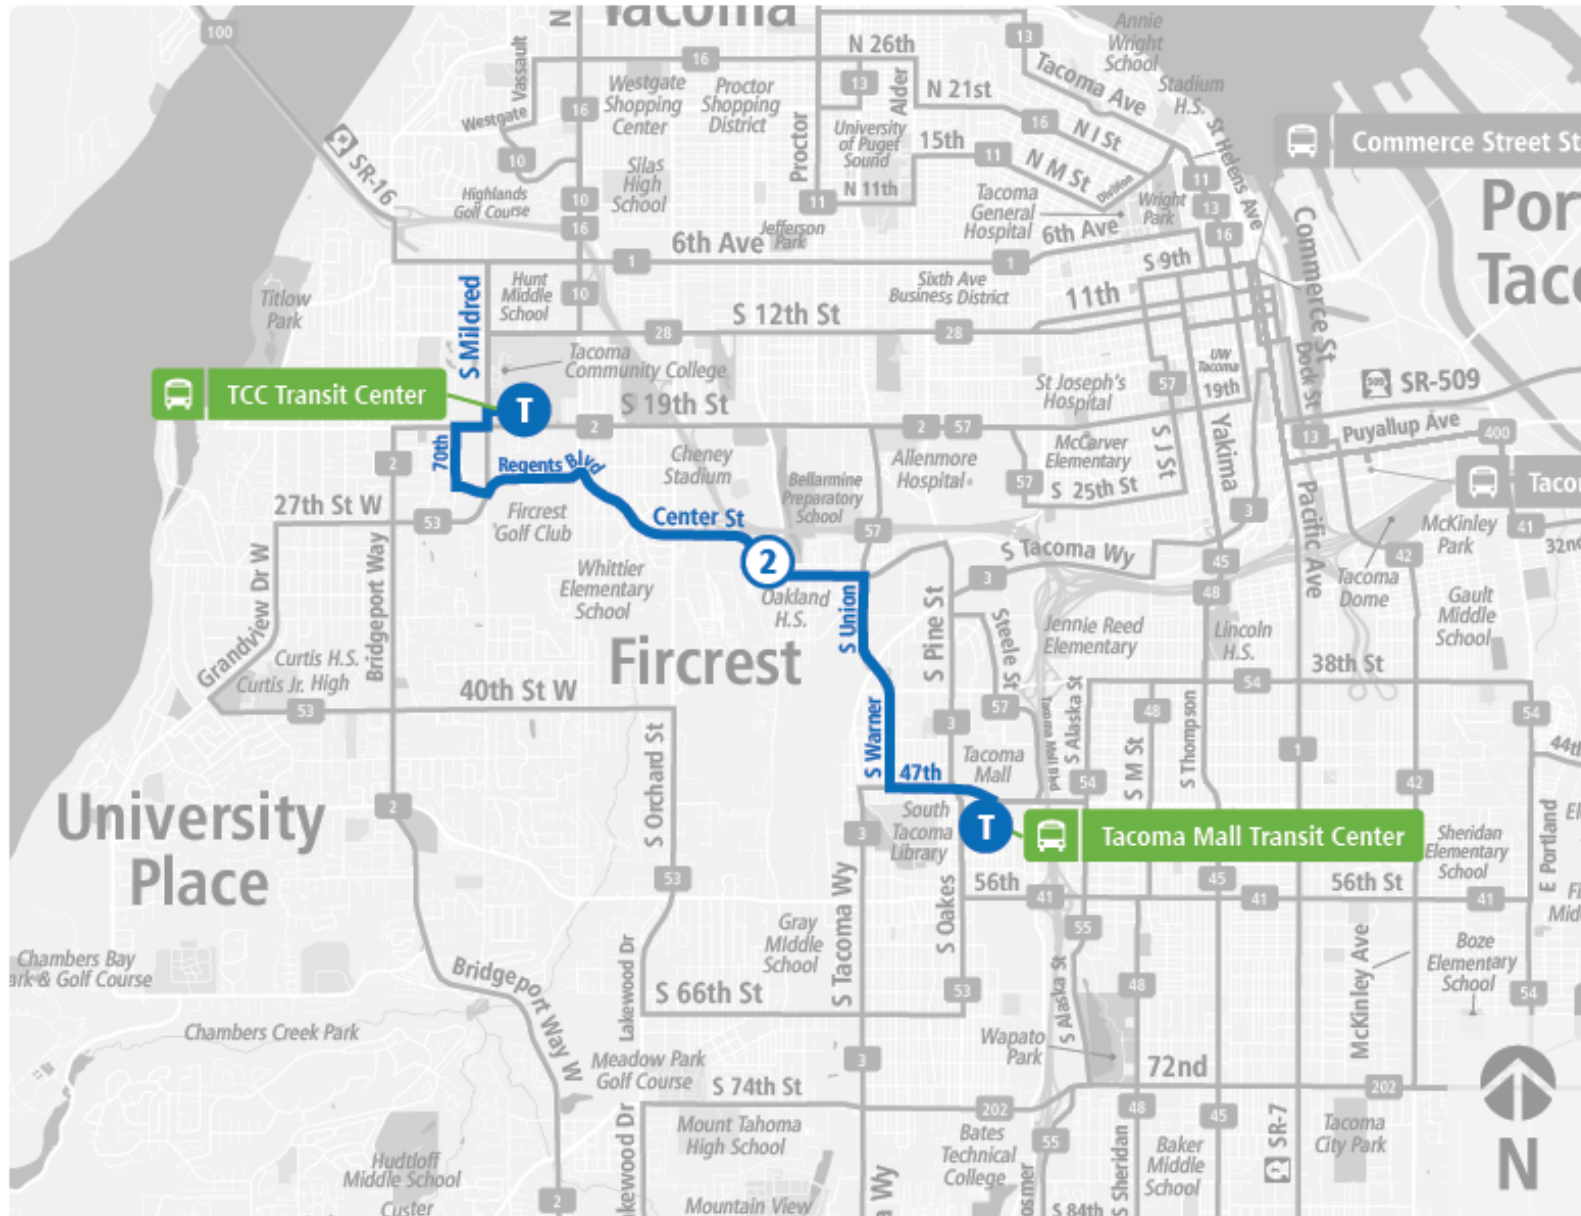

Route 52 Fircrest - TCC

Route 52 Fircrest - TCC | TCC TC to Tacoma Mall TC

**WEEKDAY**

TCC TC	Center St & Mason Ave	Tacoma Mall TC
06:15 AM	06:25 AM	06:34 AM
06:45 AM	06:55 AM	07:04 AM
07:15 AM	07:25 AM	07:36 AM
07:45 AM	07:55 AM	08:06 AM
08:15 AM	08:25 AM	08:36 AM
08:45 AM	08:55 AM	09:06 AM
09:15 AM	09:25 AM	09:36 AM
09:45 AM	09:55 AM	10:06 AM
10:15 AM	10:25 AM	10:36 AM
10:45 AM	10:55 AM	11:06 AM
11:15 AM	11:26 AM	11:37 AM
11:45 AM	11:56 AM	12:07 PM
12:15 PM	12:26 PM	12:37 PM
12:45 PM	12:56 PM	01:07 PM
01:15 PM	01:26 PM	01:37 PM
01:45 PM	01:56 PM	02:07 PM
02:15 PM	02:26 PM	02:37 PM
02:45 PM	02:56 PM	03:07 PM
03:15 PM	03:26 PM	03:37 PM
03:45 PM	03:56 PM	04:07 PM
04:15 PM	04:26 PM	04:37 PM
04:45 PM	04:57 PM	05:08 PM
05:15 PM	05:27 PM	05:38 PM
05:45 PM	05:56 PM	06:07 PM
06:15 PM	06:26 PM	06:37 PM
07:15 PM	07:24 PM	07:35 PM
08:15 PM	08:24 PM	08:34 PM
09:15 PM	09:24 PM	09:34 PM
TCC TC	Center St & Mason Ave	Tacoma Mall TC

## Route 52 Fircrest - TCC | TCC TC to Tacoma Mall TC

**SUNDAY**

<b>TCC TC</b>	<b>Center St &amp; Mason Ave</b>	<b>Tacoma Mall TC</b>
10:10 AM	10:20 AM	10:27 AM
11:10 AM	11:20 AM	11:27 AM
12:10 PM	12:22 PM	12:29 PM
01:10 PM	01:22 PM	01:29 PM
02:10 PM	02:22 PM	02:29 PM
03:10 PM	03:22 PM	03:29 PM
04:10 PM	04:21 PM	04:28 PM
05:10 PM	05:21 PM	05:28 PM
06:10 PM	06:21 PM	06:28 PM
07:10 PM	07:21 PM	07:28 PM
<b>TCC TC</b>	<b>Center St &amp; Mason Ave</b>	<b>Tacoma Mall TC</b>

## Route 52 Fircrest - TCC | Tacoma Mall TC to TCC TC

**SUNDAY**

Tacoma Mall TC	Center St & Mason St S	TCC TC
09:35 AM	09:43 AM	09:53 AM
10:35 AM	10:43 AM	10:53 AM
11:35 AM	11:43 AM	11:53 AM
12:35 PM	12:43 PM	12:53 PM
01:35 PM	01:43 PM	01:53 PM
02:35 PM	02:43 PM	02:53 PM
03:35 PM	03:43 PM	03:53 PM
04:35 PM	04:43 PM	04:53 PM
05:35 PM	05:43 PM	05:53 PM
06:35 PM	06:43 PM	06:53 PM
Tacoma Mall TC	Center St & Mason St S	TCC TC