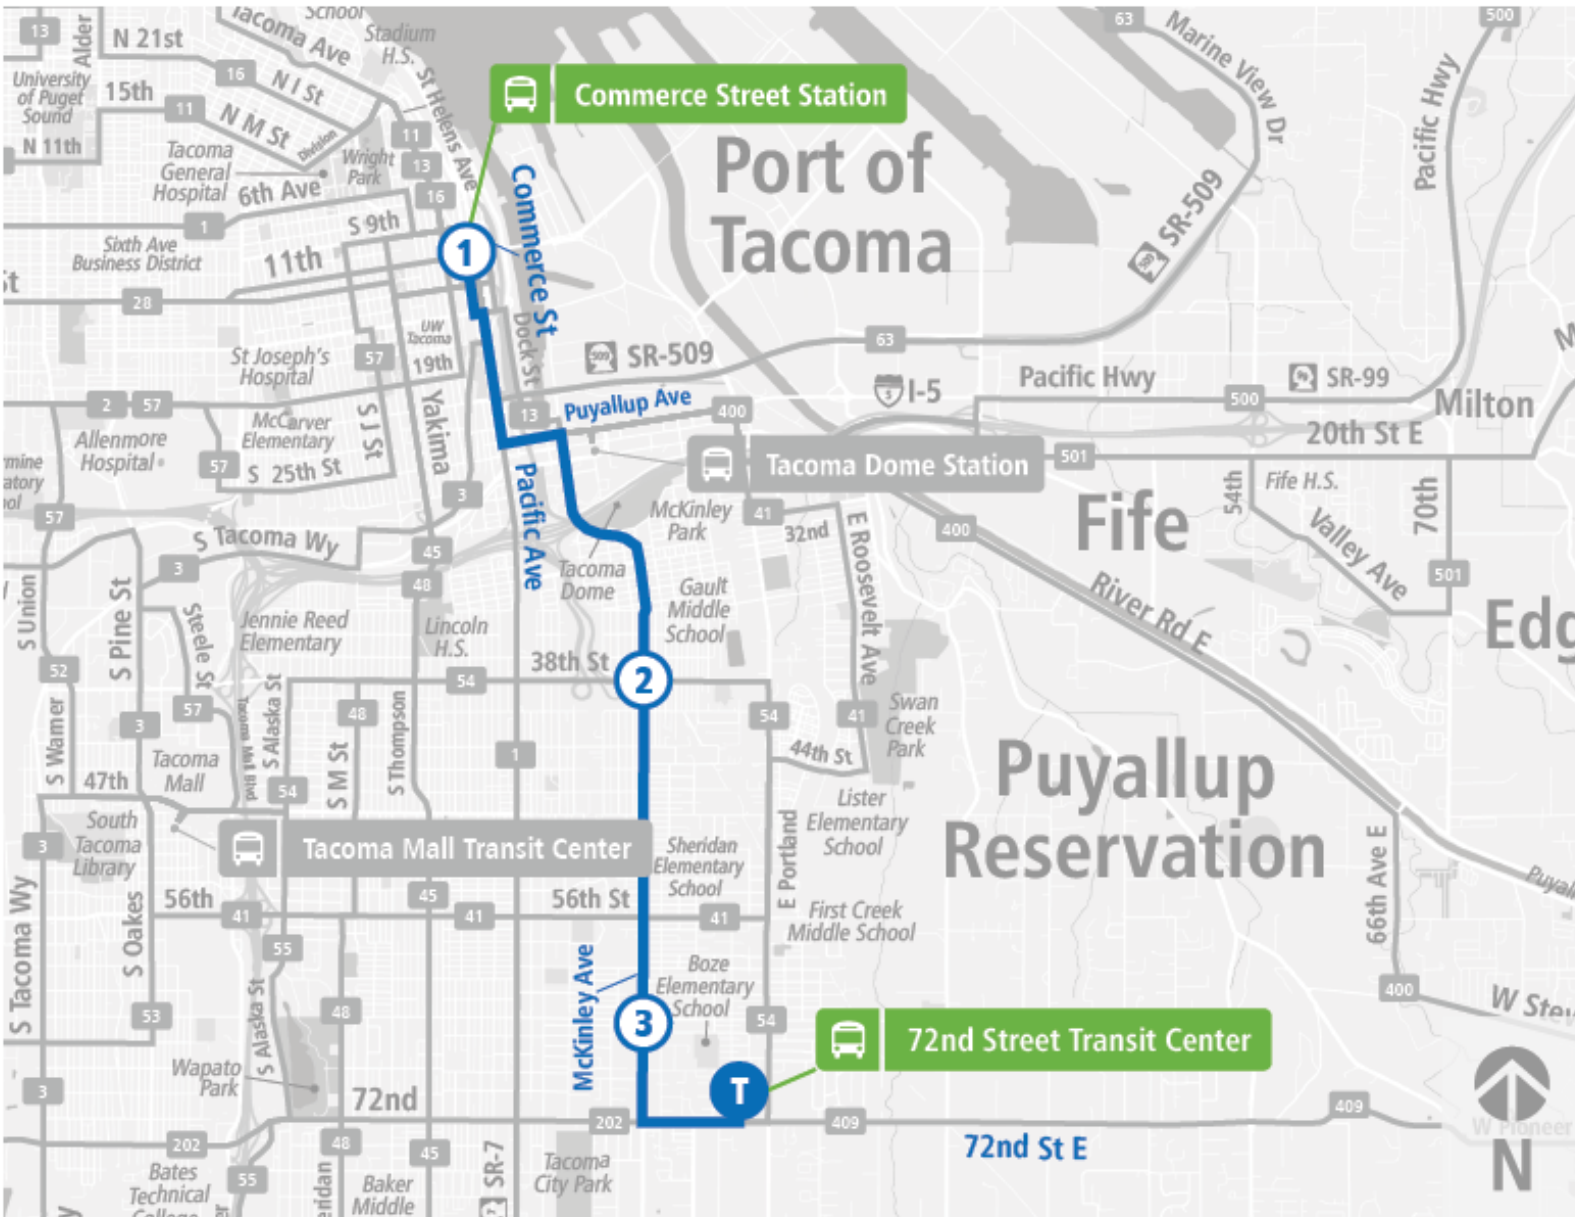

Route 42 McKinley Ave

Route 42 McKinley Ave | 72nd St TC to Commerce St Station - Zone E

WEEKDAY

72nd St TC	McKinley Ave & E 64th St	McKinley Ave & E 38th St	Commerce St Station - Zone E
05:10 AM	05:13 AM	05:18 AM	05:33 AM
05:40 AM	05:43 AM	05:48 AM	06:03 AM
06:10 AM	06:13 AM	06:18 AM	06:33 AM
06:40 AM	06:43 AM	06:48 AM	07:05 AM
07:10 AM	07:13 AM	07:18 AM	07:35 AM
07:40 AM	07:43 AM	07:48 AM	08:05 AM
08:10 AM	08:13 AM	08:18 AM	08:35 AM
08:40 AM	08:43 AM	08:48 AM	09:05 AM
09:10 AM	09:13 AM	09:18 AM	09:35 AM
09:40 AM	09:43 AM	09:48 AM	10:05 AM
10:10 AM	10:13 AM	10:18 AM	10:35 AM
10:40 AM	10:43 AM	10:48 AM	11:05 AM
11:10 AM	11:13 AM	11:18 AM	11:35 AM
11:40 AM	11:43 AM	11:48 AM	12:05 PM
12:10 PM	12:13 PM	12:18 PM	12:35 PM
12:40 PM	12:43 PM	12:48 PM	01:05 PM
01:10 PM	01:13 PM	01:18 PM	01:35 PM
01:40 PM	01:43 PM	01:49 PM	02:06 PM
02:10 PM	02:13 PM	02:19 PM	02:36 PM
02:40 PM	02:43 PM	02:49 PM	03:06 PM
03:10 PM	03:13 PM	03:19 PM	03:36 PM
03:40 PM	03:44 PM	03:49 PM	04:06 PM
04:09 PM	04:13 PM	04:18 PM	04:35 PM
04:40 PM	04:44 PM	04:49 PM	05:06 PM
05:10 PM	05:14 PM	05:19 PM	05:36 PM
05:35 PM	05:39 PM	05:44 PM	06:01 PM
06:40 PM	06:44 PM	06:49 PM	07:06 PM
07:40 PM	07:43 PM	07:48 PM	08:04 PM
08:40 PM	08:43 PM	08:48 PM	09:04 PM
09:40 PM	09:43 PM	09:48 PM	10:04 PM