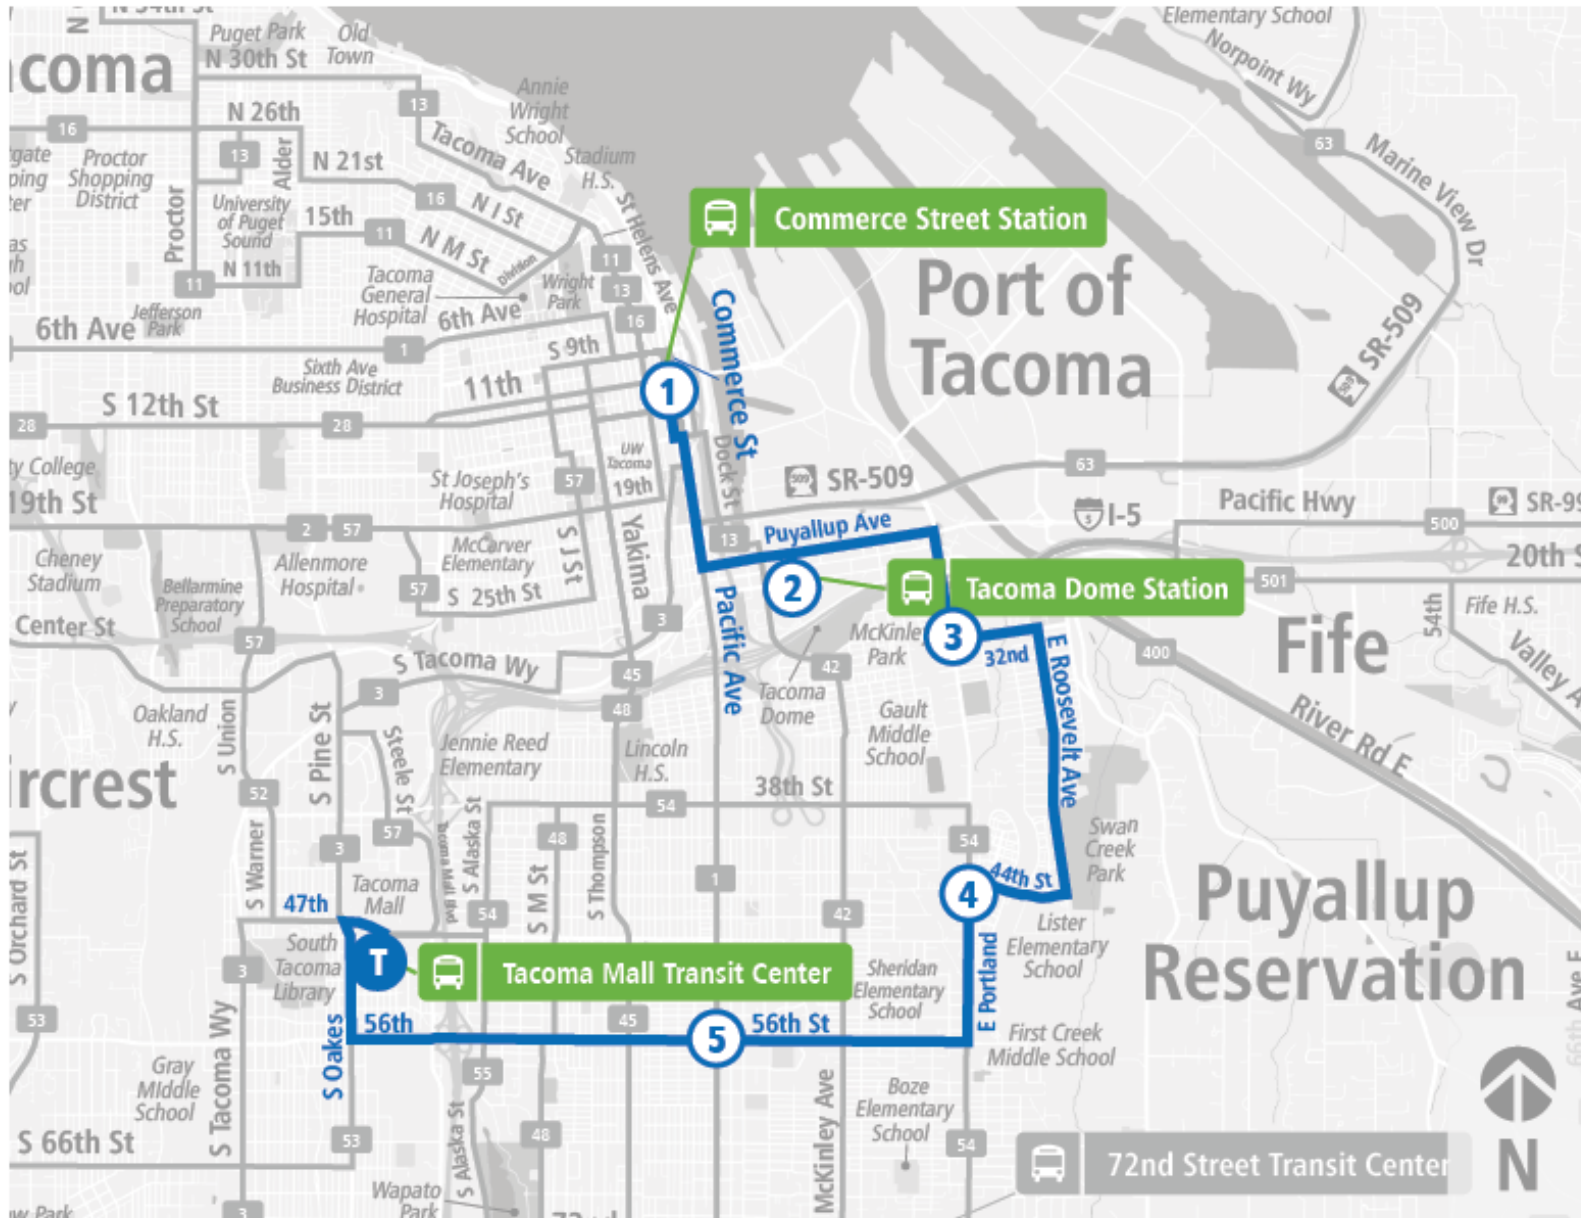

Route 41 S 56th St - Salishan

Route 41 S 56th St - Salishan | Tacoma Mall TC to Commerce St Station - Zone E

WEEKDAY

Tacoma Mall TC	56th St S & Pacific Ave	Portland Ave E & E 44th St	Portland Ave E & E 32nd St	Tacoma Dome Station - Zone D	Commerce St Station - Zone E
05:15 AM	05:24 AM	05:30 AM	05:38 AM	05:44 AM	05:55 AM
05:45 AM	05:54 AM	06:00 AM	06:08 AM	06:14 AM	06:25 AM
06:15 AM	06:24 AM	06:31 AM	06:39 AM	06:45 AM	06:56 AM *
06:45 AM	06:54 AM	07:01 AM	07:09 AM	07:15 AM	07:26 AM
07:15 AM	07:25 AM	07:32 AM	07:40 AM	07:46 AM	07:58 AM
07:45 AM	07:55 AM	08:02 AM	08:10 AM	08:16 AM	08:28 AM *
08:15 AM	08:25 AM	08:32 AM	08:40 AM	08:46 AM	08:58 AM
08:45 AM	08:55 AM	09:02 AM	09:10 AM	09:16 AM	09:28 AM *
09:15 AM	09:25 AM	09:32 AM	09:40 AM	09:46 AM	09:58 AM
09:45 AM	09:55 AM	10:02 AM	10:10 AM	10:16 AM	10:28 AM *
10:15 AM	10:25 AM	10:32 AM	10:40 AM	10:46 AM	10:58 AM
10:45 AM	10:55 AM	11:02 AM	11:11 AM	11:17 AM	11:29 AM *
11:15 AM	11:26 AM	11:33 AM	11:42 AM	11:48 AM	12:00 PM *
11:45 AM	11:56 AM	12:03 PM	12:12 PM	12:18 PM	12:30 PM *
12:15 PM	12:26 PM	12:33 PM	12:42 PM	12:48 PM	01:00 PM *
12:45 PM	12:56 PM	01:04 PM	01:13 PM	01:19 PM	01:31 PM *
01:15 PM	01:26 PM	01:34 PM	01:43 PM	01:49 PM	02:01 PM
01:45 PM	01:56 PM	02:04 PM	02:13 PM	02:19 PM	02:32 PM *
02:15 PM	02:27 PM	02:35 PM	02:44 PM	02:50 PM	03:04 PM
02:45 PM	02:57 PM	03:05 PM	03:14 PM	03:20 PM	03:34 PM *
03:15 PM	03:28 PM	03:36 PM	03:45 PM	03:51 PM	04:06 PM
03:45 PM	03:58 PM	04:06 PM	04:15 PM	04:21 PM	04:36 PM *
04:15 PM	04:28 PM	04:36 PM	04:45 PM	04:51 PM	05:06 PM *
04:45 PM	04:58 PM	05:06 PM	05:14 PM	05:20 PM	05:34 PM *
05:15 PM	05:28 PM	05:35 PM	05:43 PM	05:49 PM	06:01 PM *
06:43 PM	06:54 PM	07:01 PM	07:09 PM	07:15 PM	07:27 PM
07:09 PM	07:19 PM	07:26 PM	07:34 PM	07:40 PM	07:52 PM *
08:11 PM	08:21 PM	08:28 PM	08:36 PM	08:42 PM	08:54 PM *
09:11 PM	09:21 PM	09:27 PM	09:35 PM	09:41 PM	09:51 PM *