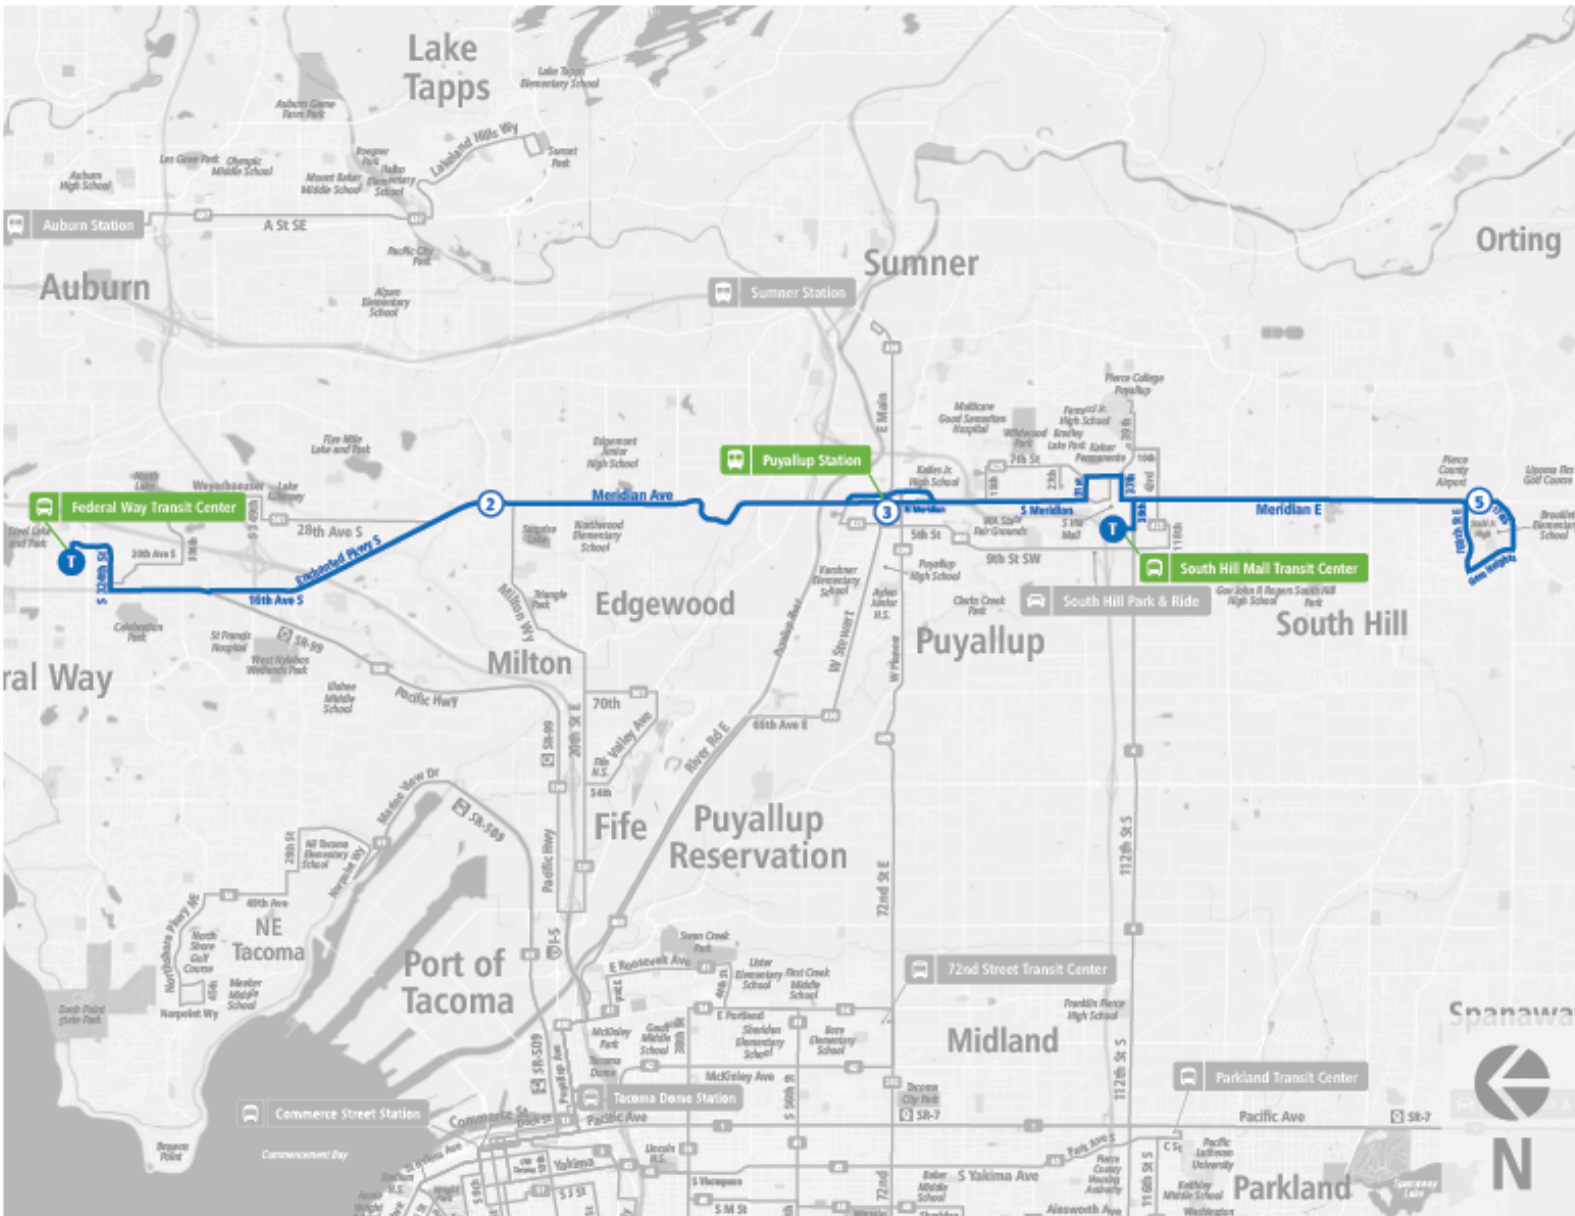

### Route 402 Meridian

Route 402 Meridian | Meridian E & 171st St Ct E to Federal Way Tc BAY 1

**WEEKDAY**

Meridian E & 171st St Ct E	South Hill Mall TC	Puyallup Station - Bay 1	Meridian E & Emerald St	Federal Way Tc BAY 1
05:30 AM	05:52 AM	06:10 AM	06:25 AM	06:45 AM
06:00 AM	06:22 AM	06:40 AM	06:55 AM	07:15 AM
06:30 AM	06:54 AM	07:12 AM	07:27 AM	07:50 AM
07:00 AM	07:25 AM	07:43 AM	07:58 AM	08:22 AM
08:00 AM	08:25 AM	08:43 AM	08:58 AM	09:22 AM
09:00 AM	09:25 AM	09:46 AM	10:01 AM	10:25 AM
10:00 AM	10:25 AM	10:46 AM	11:01 AM	11:25 AM
11:00 AM	11:29 AM	11:50 AM	12:05 PM	12:30 PM
12:00 PM	12:31 PM	12:52 PM	01:07 PM	01:33 PM
01:00 PM	01:31 PM	01:53 PM	02:08 PM	02:35 PM
02:00 PM	02:31 PM	02:53 PM	03:08 PM	03:35 PM
03:00 PM	03:28 PM	03:50 PM	04:05 PM	04:32 PM
04:00 PM	04:28 PM	04:50 PM	05:05 PM	05:32 PM
05:00 PM	05:27 PM	05:47 PM	06:01 PM	06:27 PM
06:00 PM	06:26 PM	06:45 PM	06:59 PM	07:25 PM
07:00 PM	07:23 PM	07:41 PM	07:54 PM	08:16 PM
08:00 PM	08:22 PM	08:40 PM	08:53 PM	09:15 PM
Meridian E & 171st St Ct E	South Hill Mall TC	Puyallup Station - Bay 1	Meridian E & Emerald St	Federal Way Tc BAY 1