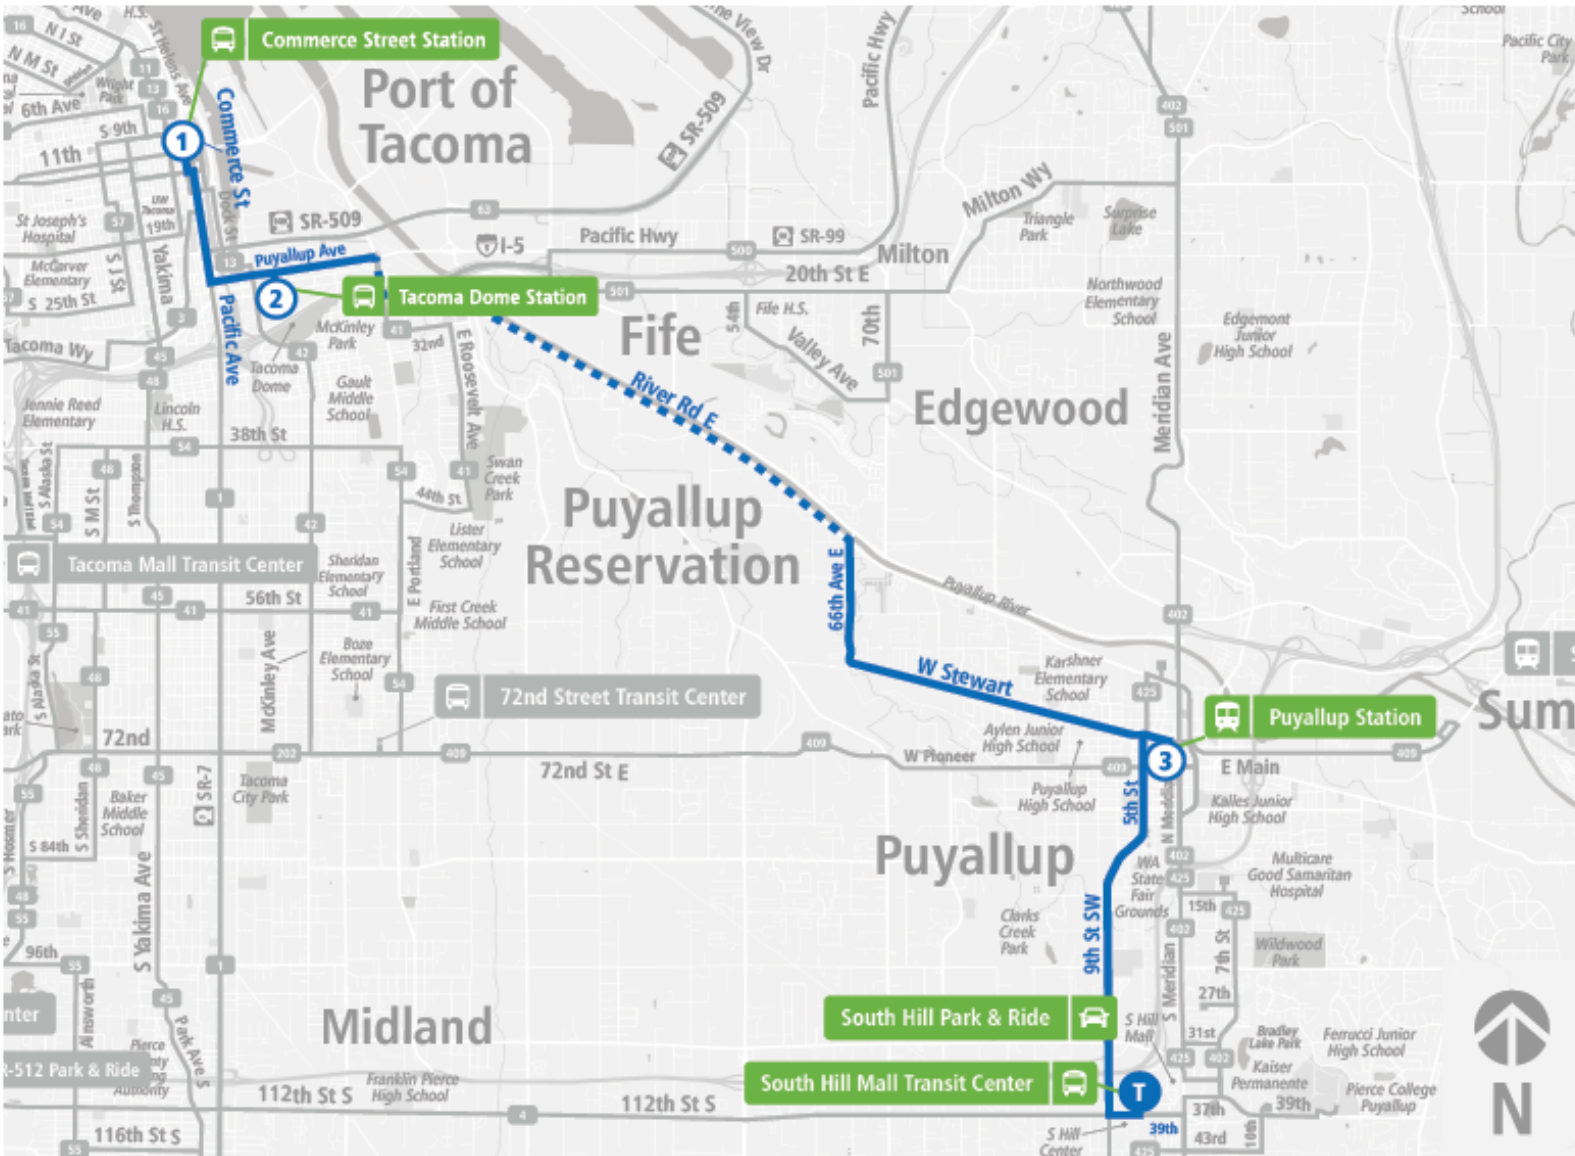

Route 400 Puyallup-Downtown Tacoma

NOTE: ROUTE 400 DOES NOT STOP ALONG RIVER ROAD.

Route 400 Puyallup-Downtown Tacoma | South Hill Mall TC to Commerce St Station - Zone F

WEEKDAY

South Hill Mall TC	South Hill P&R - Bay 1	Puyallup Station - Bay 1	Tacoma Dome Station - Zone E	Commerce St Station - Zone F
04:43 AM	04:47 AM	04:56 AM	05:14 AM	05:23 AM
05:13 AM	05:17 AM	05:26 AM	05:45 AM	05:54 AM
05:43 AM	05:47 AM	05:56 AM	06:15 AM	06:24 AM
06:13 AM	06:17 AM	06:26 AM	06:51 AM	07:02 AM
06:43 AM	06:47 AM	06:56 AM	07:21 AM	07:32 AM
07:13 AM	07:17 AM	07:26 AM	07:51 AM	08:02 AM
07:43 AM	07:47 AM	07:56 AM	08:21 AM	08:32 AM
08:13 AM	08:17 AM	08:26 AM	08:48 AM	08:58 AM
08:43 AM	08:47 AM	08:56 AM	09:17 AM	09:27 AM
09:15 AM	09:19 AM	09:28 AM	09:49 AM	09:59 AM
10:15 AM	10:19 AM	10:29 AM	10:49 AM	10:59 AM
11:15 AM	11:19 AM	11:29 AM	11:49 AM	11:59 AM
12:15 PM	12:19 PM	12:29 PM	12:49 PM	12:59 PM
01:15 PM	01:19 PM	01:29 PM	01:49 PM	01:59 PM
02:15 PM	02:20 PM	02:30 PM	02:50 PM	03:02 PM
02:45 PM	02:50 PM	03:00 PM	03:20 PM	03:32 PM
03:15 PM	03:20 PM	03:30 PM	03:50 PM	04:03 PM
03:43 PM	03:48 PM	03:58 PM	04:18 PM	04:31 PM
04:12 PM	04:17 PM	04:27 PM	04:47 PM	05:00 PM
04:42 PM	04:47 PM	04:57 PM	05:16 PM	05:27 PM
05:15 PM	05:20 PM	05:30 PM	05:49 PM	06:00 PM
05:45 PM	05:50 PM	06:00 PM	06:19 PM	06:30 PM
06:15 PM	06:20 PM	06:30 PM	06:49 PM	07:00 PM
07:15 PM	07:19 PM	07:28 PM	07:46 PM	07:55 PM
08:15 PM	08:19 PM	08:28 PM	08:46 PM	08:55 PM
South Hill Mall TC	South Hill P&R - Bay 1	Puyallup Station - Bay 1	Tacoma Dome Station - Zone E	Commerce St Station - Zone F