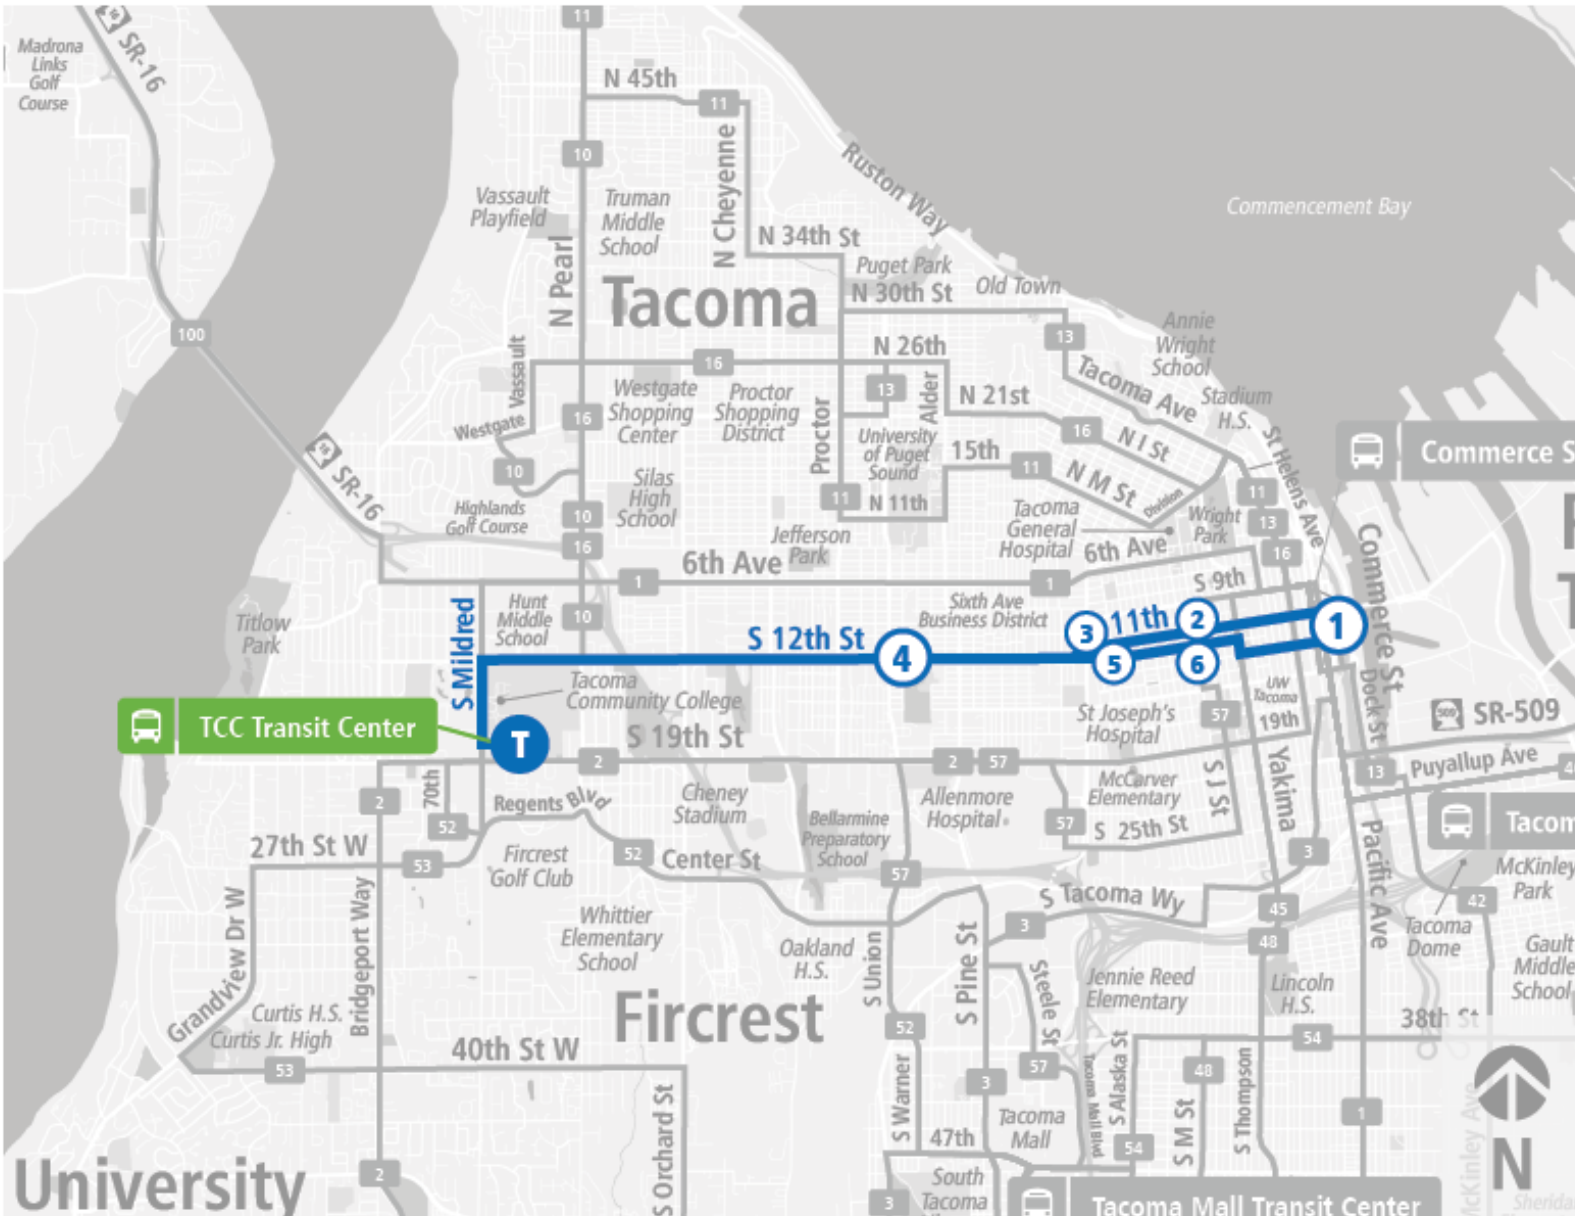

Route 28 S 12th St

Route 28 S 12th St | TCC TC to A St & E 12th St

**WEEKDAY**

| TCC TC   | 12th St S & Union Ave | Earnest S Brazill St & Sprague | Earnest S Brazill St & MLK Jr Wy | A St & E 12th St |
|----------|-----------------------|--------------------------------|----------------------------------|------------------|
| 06:45 AM | 06:53 AM              | 06:55 AM                       | 06:58 AM                         | 07:07 AM         |
| 07:15 AM | 07:23 AM              | 07:25 AM                       | 07:28 AM                         | 07:37 AM         |
| 07:45 AM | 07:53 AM              | 07:56 AM                       | 07:59 AM                         | 08:08 AM         |
| 08:15 AM | 08:23 AM              | 08:26 AM                       | 08:29 AM                         | 08:38 AM         |
| 08:45 AM | 08:53 AM              | 08:56 AM                       | 08:59 AM                         | 09:08 AM         |
| 09:15 AM | 09:23 AM              | 09:26 AM                       | 09:29 AM                         | 09:38 AM         |
| 09:45 AM | 09:53 AM              | 09:56 AM                       | 09:59 AM                         | 10:08 AM         |
| 10:15 AM | 10:23 AM              | 10:26 AM                       | 10:29 AM                         | 10:38 AM         |
| 10:45 AM | 10:53 AM              | 10:56 AM                       | 10:59 AM                         | 11:08 AM         |
| 11:15 AM | 11:23 AM              | 11:26 AM                       | 11:29 AM                         | 11:38 AM         |
| 11:45 AM | 11:53 AM              | 11:56 AM                       | 11:59 AM                         | 12:08 PM         |
| 12:15 PM | 12:23 PM              | 12:26 PM                       | 12:29 PM                         | 12:38 PM         |
| 12:45 PM | 12:53 PM              | 12:56 PM                       | 12:59 PM                         | 01:08 PM         |
| 01:15 PM | 01:23 PM              | 01:26 PM                       | 01:29 PM                         | 01:38 PM         |
| 01:45 PM | 01:53 PM              | 01:56 PM                       | 01:59 PM                         | 02:08 PM         |
| 02:15 PM | 02:23 PM              | 02:26 PM                       | 02:29 PM                         | 02:38 PM         |
| 02:45 PM | 02:53 PM              | 02:56 PM                       | 02:59 PM                         | 03:08 PM         |
| 03:15 PM | 03:23 PM              | 03:26 PM                       | 03:29 PM                         | 03:38 PM         |
| 03:45 PM | 03:53 PM              | 03:56 PM                       | 03:59 PM                         | 04:08 PM         |
| 04:12 PM | 04:20 PM              | 04:23 PM                       | 04:26 PM                         | 04:35 PM         |
| 04:45 PM | 04:53 PM              | 04:56 PM                       | 04:59 PM                         | 05:08 PM         |
| 05:15 PM | 05:23 PM              | 05:26 PM                       | 05:28 PM                         | 05:37 PM         |
| 05:45 PM | 05:53 PM              | 05:56 PM                       | 05:58 PM                         | 06:07 PM         |
| 06:15 PM | 06:23 PM              | 06:26 PM                       | 06:28 PM                         | 06:37 PM         |
| 07:15 PM | 07:23 PM              | 07:26 PM                       | 07:28 PM                         | 07:37 PM         |
| 08:15 PM | 08:22 PM              | 08:25 PM                       | 08:27 PM                         | 08:35 PM         |
| 09:15 PM | 09:22 PM              | 09:25 PM                       | 09:27 PM                         | 09:34 PM         |
| TCC TC   | 12th St S & Union Ave | Earnest S Brazill St & Sprague | Earnest S Brazill St & MLK Jr Wy | A St & E 12th St |