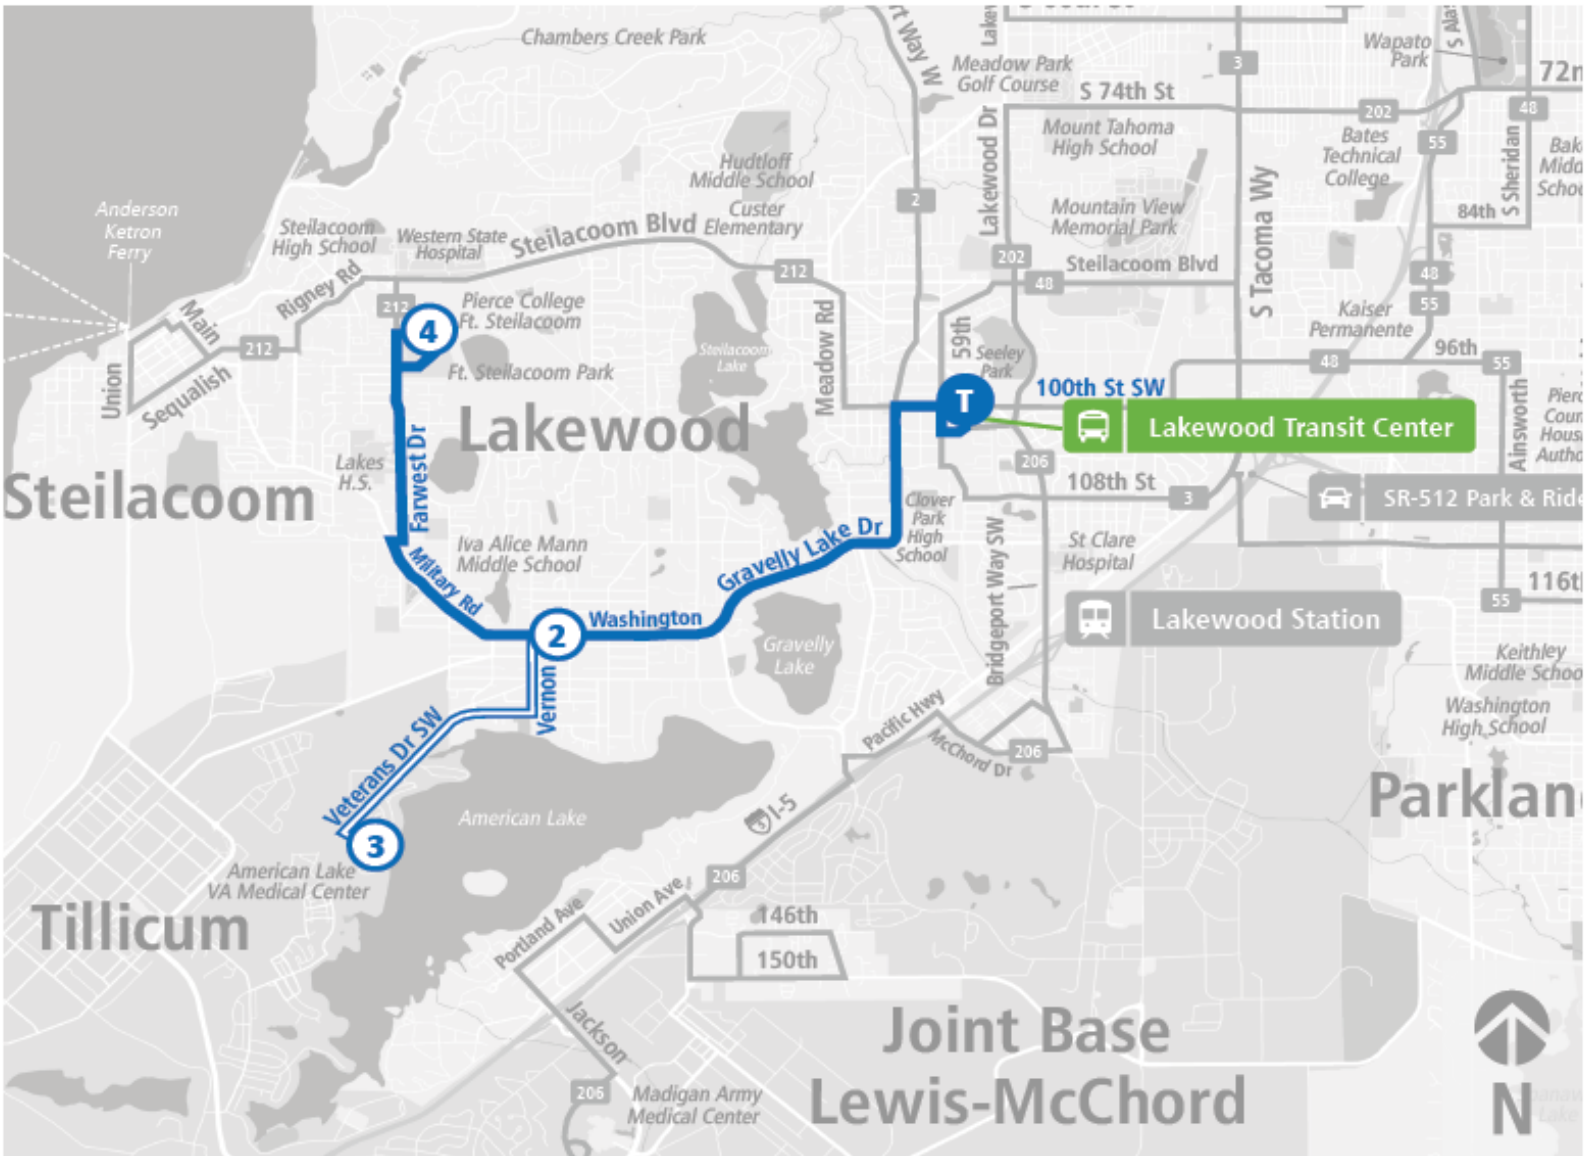

Route 214 Washington

NOTE: WEEKEND TRIPS FROM PIERCE COLLEGE TO LAKEWOOD DO NOT SERVE THE VA HOSPITAL.

Route 214 Washington | Pierce College - Steilacoom to Lakewood TC

WEEKDAY

| Pierce College - Steilacoom | VA Hospital Bldg 61 | Washington Blvd SW & Vernon Ave | Lakewood TC |
|-----------------------------|---------------------|---------------------------------|-------------|
| 05:16 AM | 05:30 AM | 05:37 AM | 05:48 AM |
| 06:16 AM | 06:30 AM | 06:37 AM | 06:48 AM |
| 06:46 AM | 07:00 AM | 07:07 AM | 07:18 AM |
| 07:16 AM | 07:30 AM | 07:37 AM | 07:48 AM |
| 07:46 AM | 08:00 AM | 08:07 AM | 08:18 AM |
| 08:16 AM | 08:30 AM | 08:37 AM | 08:48 AM |
| 08:46 AM | 09:00 AM | 09:07 AM | 09:18 AM |
| 09:16 AM | 09:32 AM | 09:41 AM | 09:53 AM |
| 09:46 AM | 10:02 AM | 10:11 AM | 10:23 AM |
| 10:16 AM | 10:32 AM | 10:41 AM | 10:53 AM |
| 10:46 AM | 11:02 AM | 11:11 AM | 11:23 AM |
| 11:18 AM | 11:34 AM | 11:43 AM | 11:55 AM |
| 11:48 AM | 12:04 PM | 12:13 PM | 12:25 PM |
| 12:18 PM | 12:34 PM | 12:43 PM | 12:55 PM |
| 12:48 PM | 01:04 PM | 01:13 PM | 01:25 PM |
| 01:18 PM | 01:34 PM | 01:43 PM | 01:55 PM |
| 01:48 PM | 02:04 PM | 02:13 PM | 02:25 PM |
| 02:18 PM | 02:34 PM | 02:43 PM | 02:55 PM |
| 02:48 PM | 03:04 PM | 03:13 PM | 03:25 PM |
| 03:18 PM | 03:34 PM | 03:43 PM | 03:55 PM |
| 03:46 PM | 04:02 PM | 04:11 PM | 04:23 PM |
| 04:16 PM | 04:32 PM | 04:41 PM | 04:53 PM |
| 04:46 PM | 05:02 PM | 05:11 PM | 05:23 PM |
| 05:18 PM | 05:34 PM | 05:43 PM | 05:55 PM |
| 05:48 PM | 06:04 PM | 06:13 PM | 06:25 PM |
| 06:18 PM | 06:32 PM | 06:39 PM | 06:50 PM |
| 07:18 PM | -- | 07:24 PM | 07:35 PM |
| 08:15 PM | -- | 08:21 PM | 08:32 PM |
| 09:15 PM | -- | 09:21 PM | 09:32 PM |
| 10:15 PM | -- | 10:21 PM | 10:32 PM |