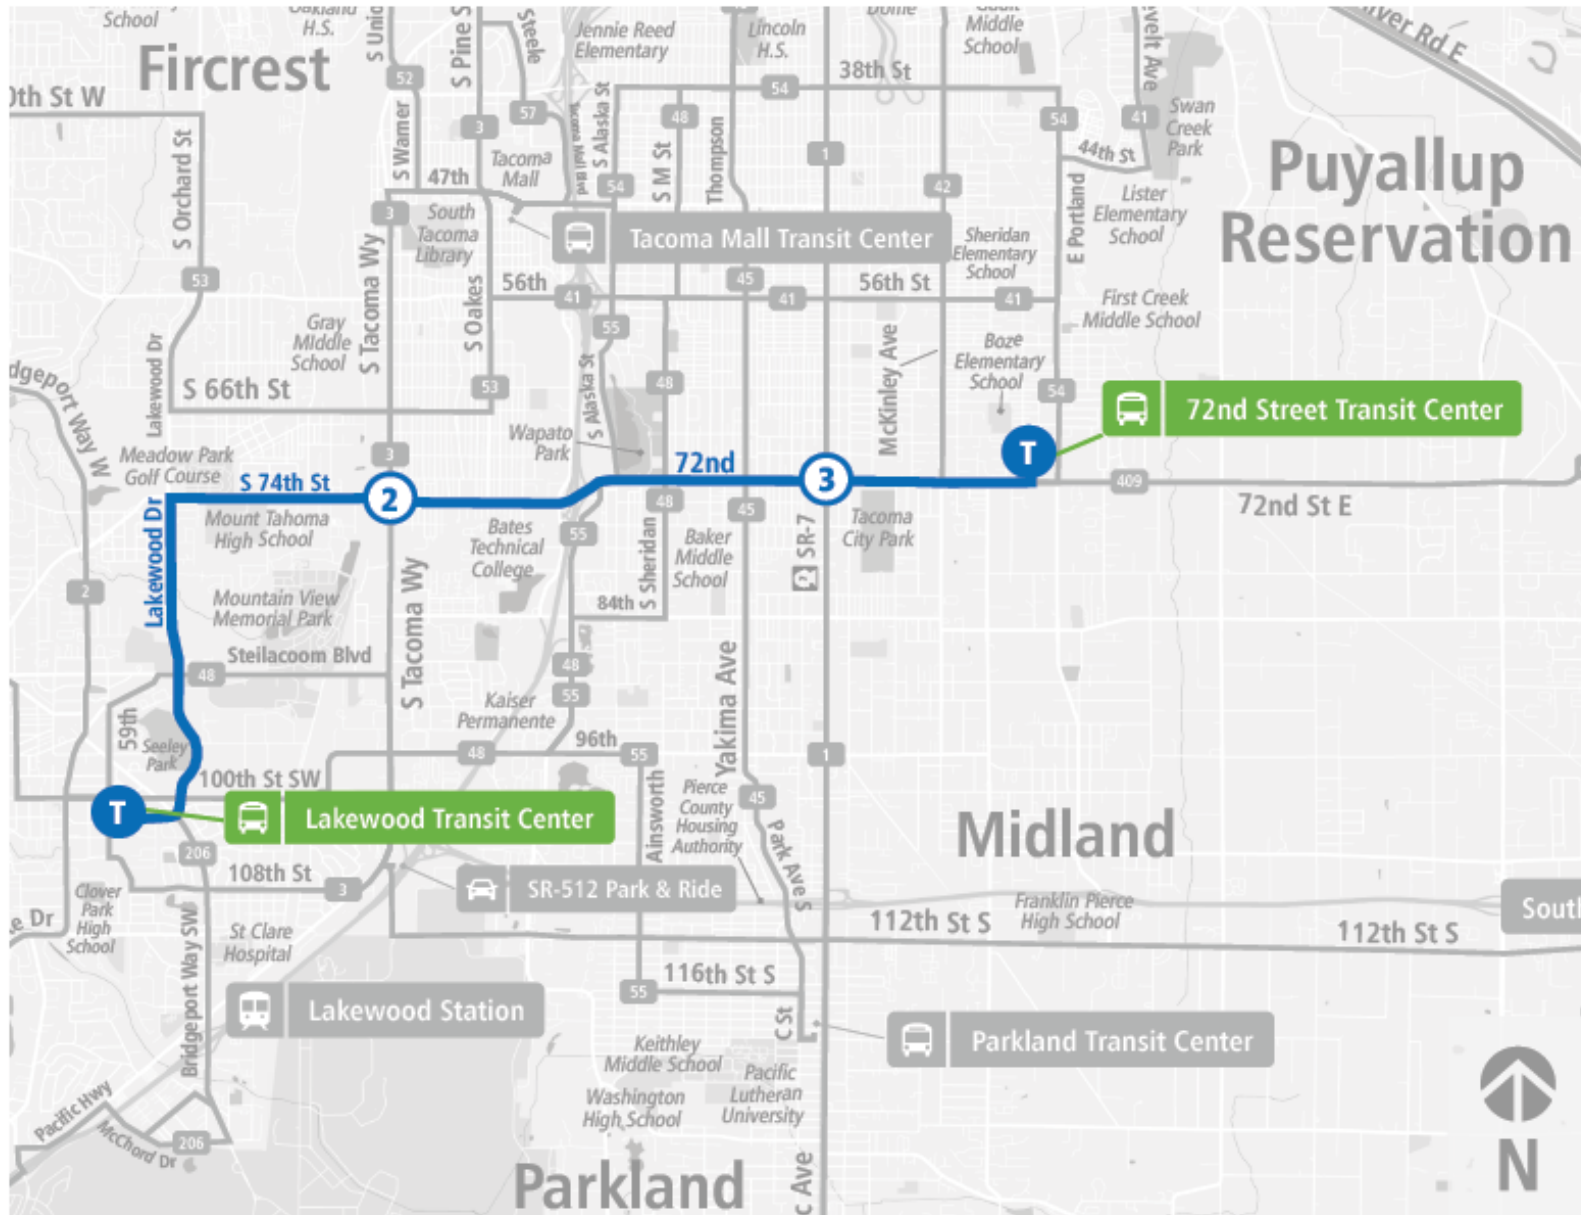

Route 202 72nd St

Route 202 72nd St | Lakewood TC to 72nd St TC

WEEKDAY

| Lakewood TC | 74th St S & S Puget Sound Ave | 72nd St S & Pacific Ave | 72nd St TC |
|-------------|-------------------------------|-------------------------|------------|
| 06:00 AM | 06:10 AM | 06:19 AM | 06:25 AM * |
| 06:30 AM | 06:40 AM | 06:49 AM | 06:55 AM * |
| 07:00 AM | 07:11 AM | 07:20 AM | 07:26 AM * |
| 07:30 AM | 07:41 AM | 07:50 AM | 07:57 AM |
| 08:00 AM | 08:11 AM | 08:20 AM | 08:27 AM |
| 08:30 AM | 08:41 AM | 08:51 AM | 08:58 AM |
| 09:00 AM | 09:11 AM | 09:21 AM | 09:28 AM |
| 09:30 AM | 09:41 AM | 09:51 AM | 09:58 AM |
| 10:00 AM | 10:11 AM | 10:21 AM | 10:28 AM |
| 10:30 AM | 10:41 AM | 10:51 AM | 10:59 AM |
| 11:00 AM | 11:11 AM | 11:22 AM | 11:30 AM |
| 11:30 AM | 11:41 AM | 11:52 AM | 12:00 PM |
| 12:00 PM | 12:11 PM | 12:22 PM | 12:30 PM |
| 12:30 PM | 12:41 PM | 12:52 PM | 01:00 PM |
| 01:00 PM | 01:12 PM | 01:23 PM | 01:31 PM |
| 01:30 PM | 01:42 PM | 01:53 PM | 02:01 PM |
| 02:00 PM | 02:13 PM | 02:24 PM | 02:32 PM |
| 02:10 PM | 02:23 PM | 02:35 PM | 02:45 PM |
| 02:30 PM | 02:43 PM | 02:55 PM | 03:05 PM |
| 03:00 PM | 03:13 PM | 03:25 PM | 03:35 PM |
| 03:30 PM | 03:43 PM | 03:55 PM | 04:04 PM |
| 04:00 PM | 04:13 PM | 04:25 PM | 04:34 PM |
| 04:32 PM | 04:45 PM | 04:57 PM | 05:06 PM |
| 05:02 PM | 05:15 PM | 05:27 PM | 05:36 PM |
| 05:30 PM | 05:42 PM | 05:54 PM | 06:03 PM |
| 06:00 PM | 06:12 PM | 06:23 PM | 06:30 PM * |
| 07:00 PM | 07:12 PM | 07:22 PM | 07:28 PM * |
| 08:00 PM | 08:11 PM | 08:21 PM | 08:27 PM * |
| 09:00 PM | 09:11 PM | 09:21 PM | 09:26 PM * |
| Lakewood TC | 74th St S & S Puget Sound Ave | 72nd St S & Pacific Ave | 72nd St TC |