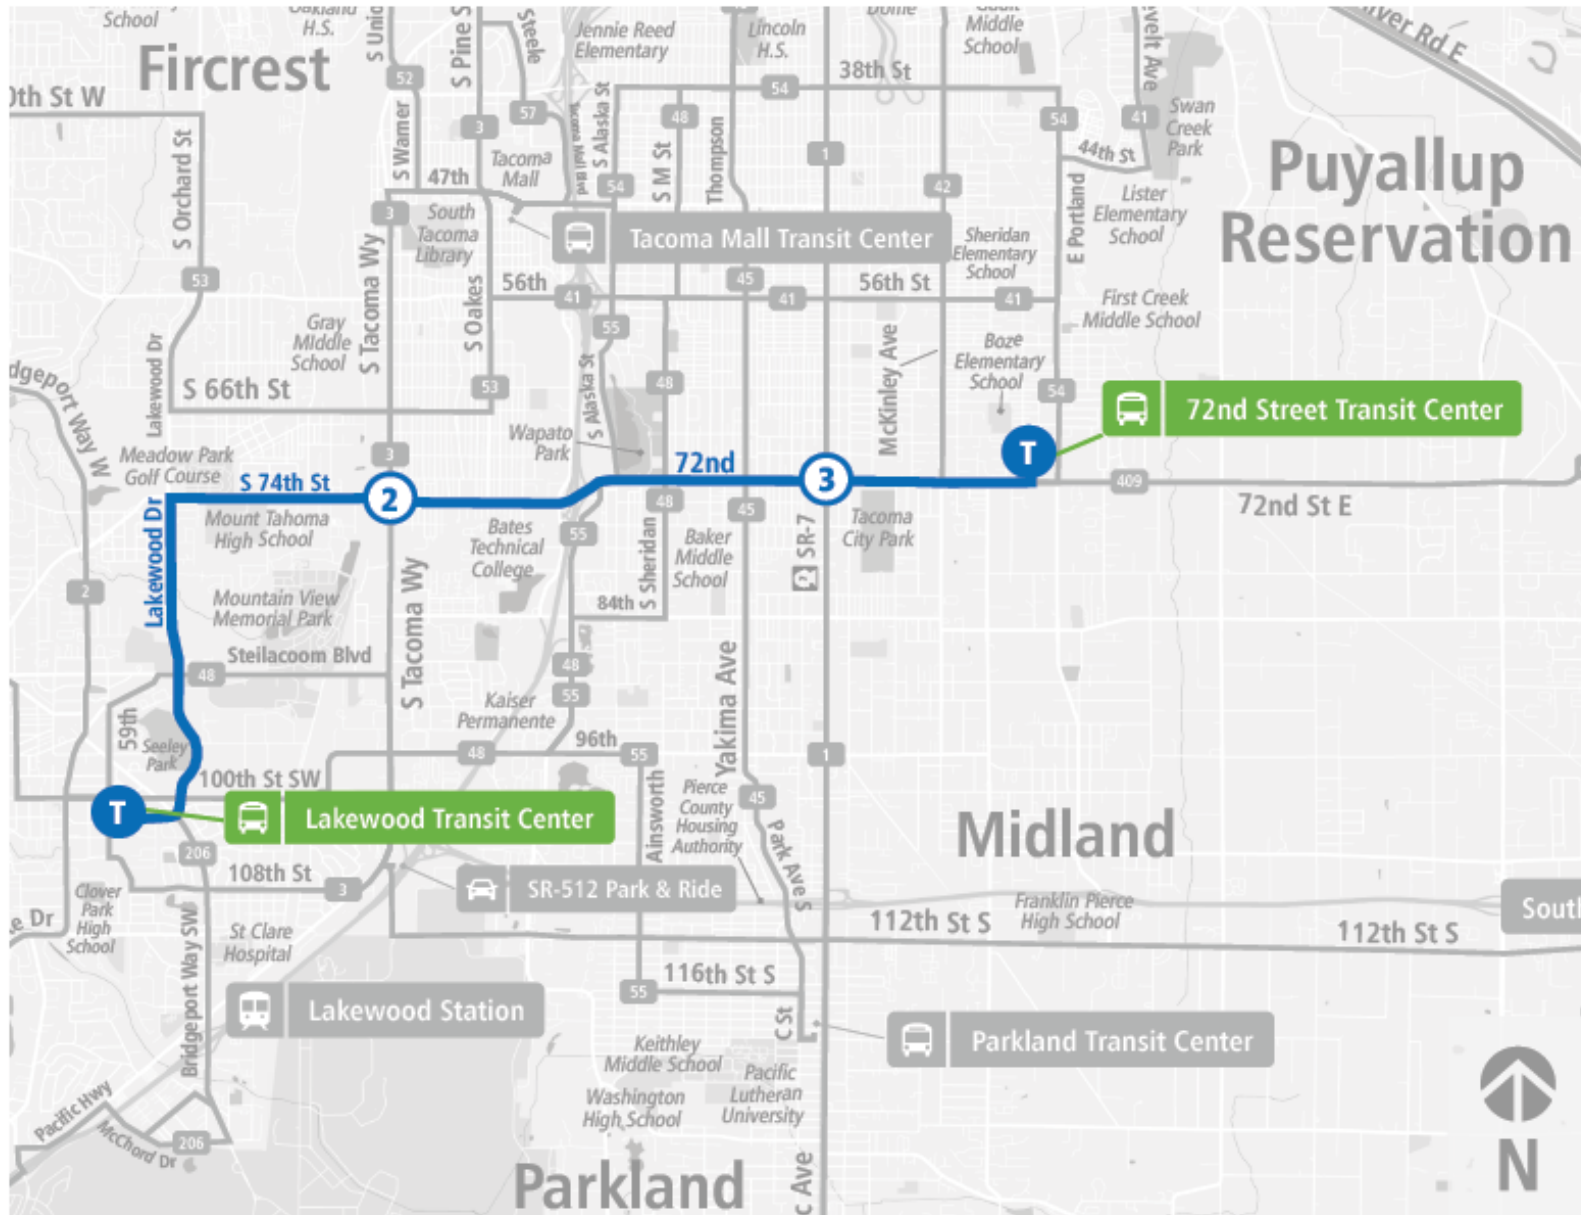

Route 202 72nd St

Route 202 72nd St | Lakewood TC to 72nd St TC

WEEKDAY

Lakewood TC	74th St S & S Puget Sound Ave	72nd St S & Pacific Ave	72nd St TC
06:00 AM	06:10 AM	06:19 AM	06:25 AM *
06:30 AM	06:40 AM	06:49 AM	06:55 AM *
07:00 AM	07:11 AM	07:20 AM	07:26 AM *
07:30 AM	07:41 AM	07:50 AM	07:57 AM
08:00 AM	08:11 AM	08:20 AM	08:27 AM
08:30 AM	08:41 AM	08:51 AM	08:58 AM
09:00 AM	09:11 AM	09:21 AM	09:28 AM
09:30 AM	09:41 AM	09:51 AM	09:58 AM
10:00 AM	10:11 AM	10:21 AM	10:28 AM
10:30 AM	10:41 AM	10:51 AM	10:59 AM
11:00 AM	11:11 AM	11:22 AM	11:30 AM
11:30 AM	11:41 AM	11:52 AM	12:00 PM
12:00 PM	12:11 PM	12:22 PM	12:30 PM
12:30 PM	12:41 PM	12:52 PM	01:00 PM
01:00 PM	01:12 PM	01:23 PM	01:31 PM
01:30 PM	01:42 PM	01:53 PM	02:01 PM
02:00 PM	02:13 PM	02:24 PM	02:32 PM
02:10 PM	02:23 PM	02:35 PM	02:45 PM
02:30 PM	02:43 PM	02:55 PM	03:05 PM
03:00 PM	03:13 PM	03:25 PM	03:35 PM
03:30 PM	03:43 PM	03:55 PM	04:04 PM
04:00 PM	04:13 PM	04:25 PM	04:34 PM
04:32 PM	04:45 PM	04:57 PM	05:06 PM
05:02 PM	05:15 PM	05:27 PM	05:36 PM
05:30 PM	05:42 PM	05:54 PM	06:03 PM
06:00 PM	06:12 PM	06:23 PM	06:30 PM *
07:00 PM	07:12 PM	07:22 PM	07:28 PM *
08:00 PM	08:11 PM	08:21 PM	08:27 PM *
09:00 PM	09:11 PM	09:21 PM	09:26 PM *
Lakewood TC	74th St S & S Puget Sound Ave	72nd St S & Pacific Ave	72nd St TC