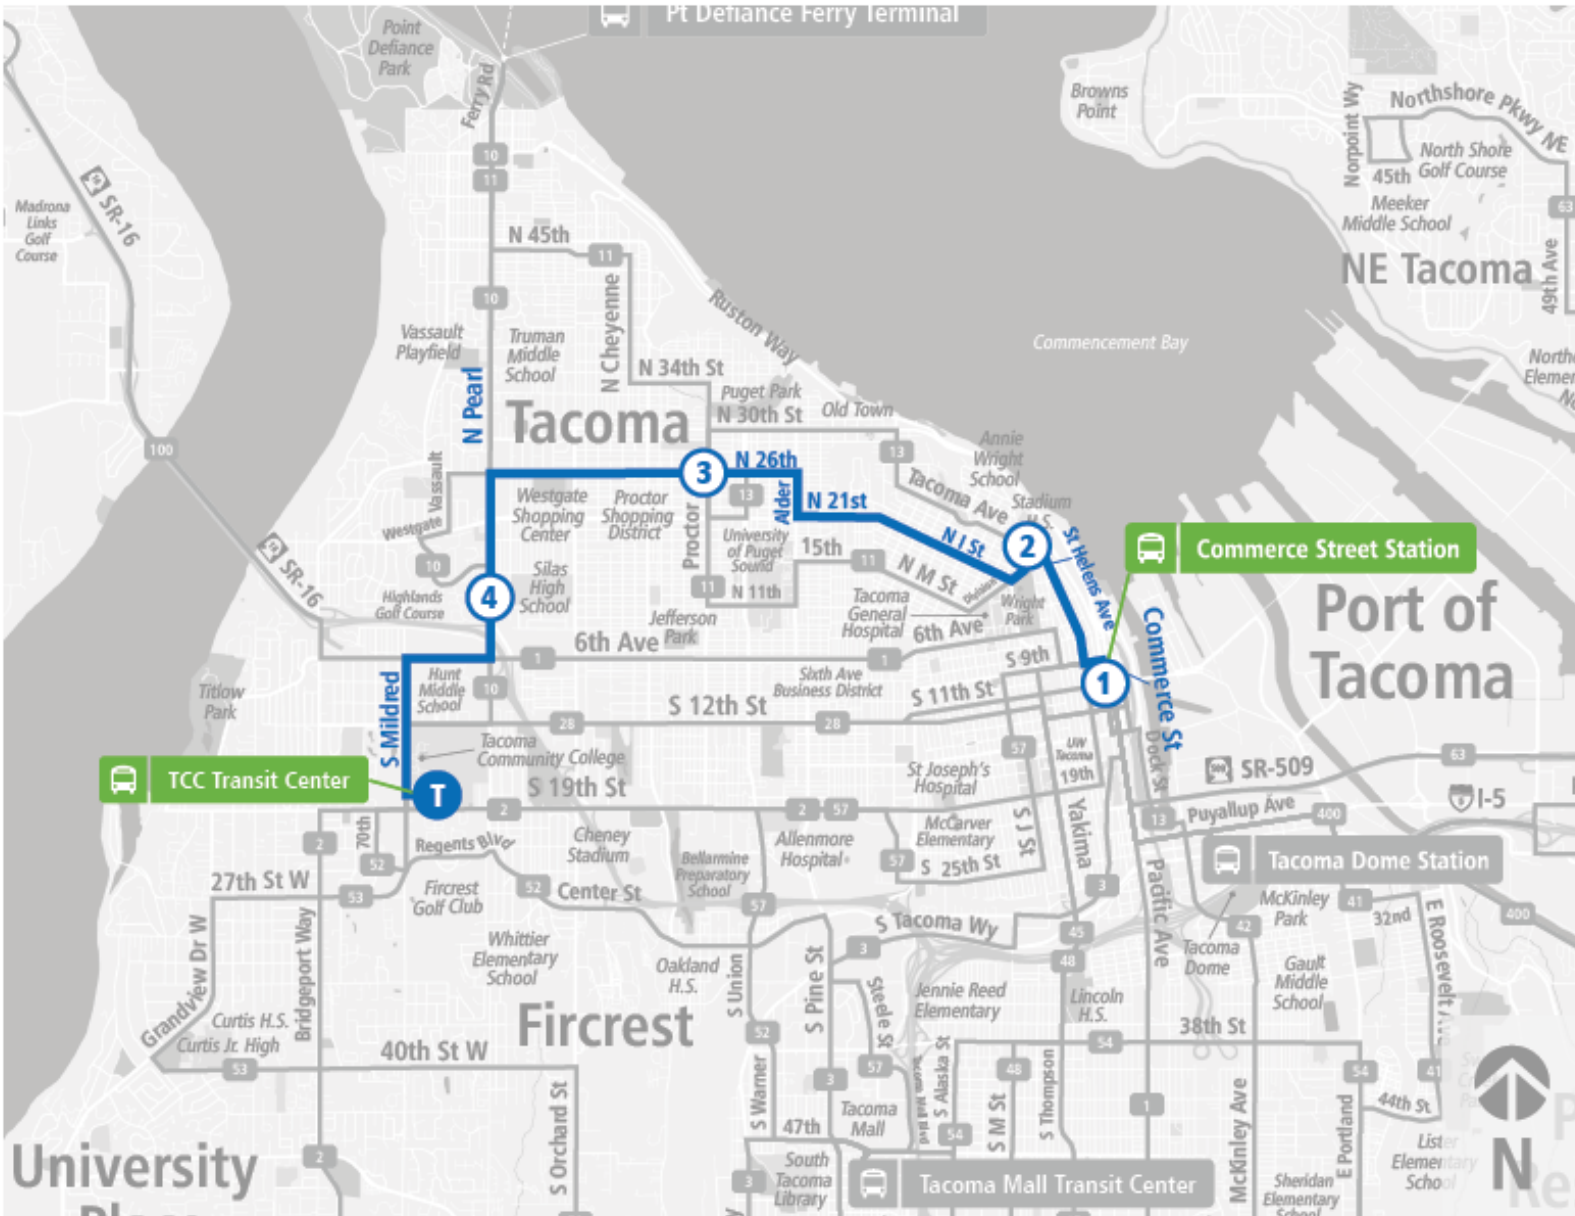

Route 16 North End