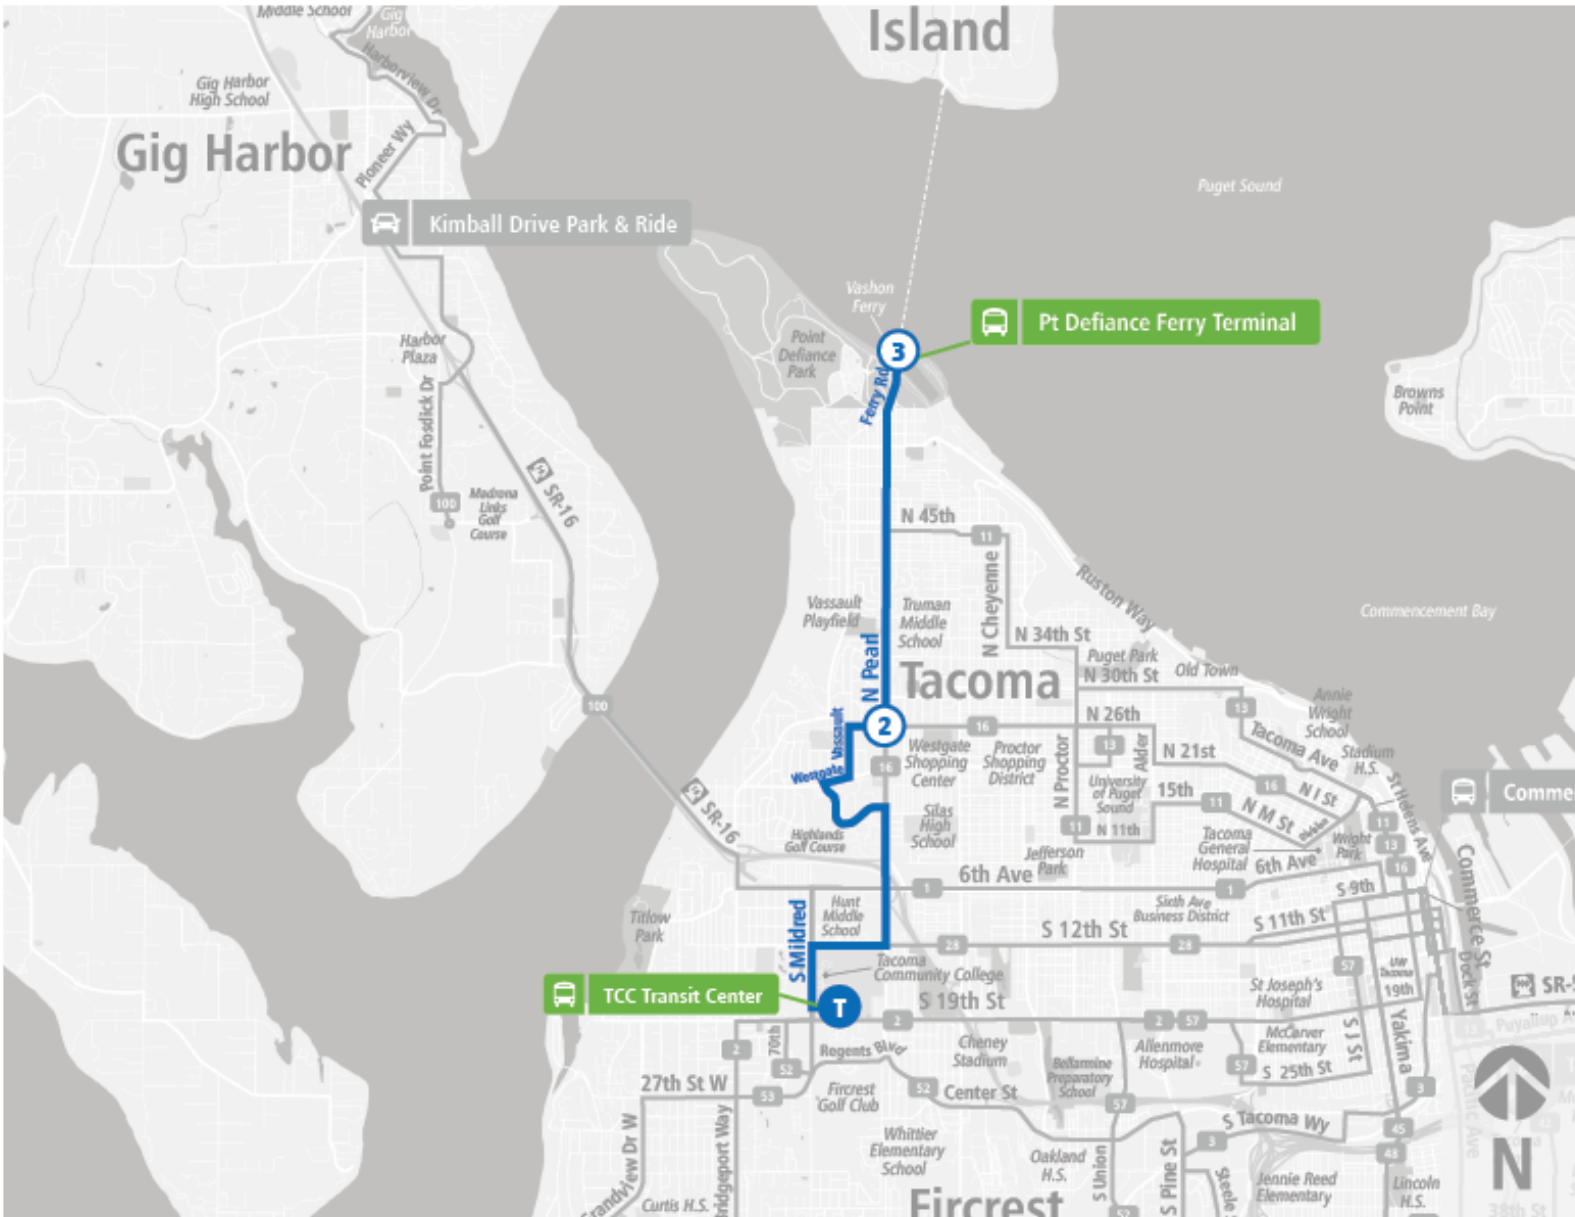

Route 10 Pearl St

Route 10 Pearl St | TCC TC to Pt Defiance Ferry Terminal
WEEKDAY

TCC TC	Pearl St & N 26th St	Pt Defiance Ferry Terminal
05:15 AM	05:26 AM	05:36 AM
05:45 AM	05:56 AM	06:06 AM
06:15 AM	06:26 AM	06:36 AM
06:45 AM	06:56 AM	07:06 AM
07:15 AM	07:27 AM	07:37 AM
07:45 AM	07:57 AM	08:07 AM
08:15 AM	08:27 AM	08:37 AM
08:45 AM	08:57 AM	09:07 AM
09:15 AM	09:27 AM	09:37 AM
09:45 AM	09:57 AM	10:07 AM
10:15 AM	10:27 AM	10:37 AM
10:45 AM	10:57 AM	11:07 AM
11:15 AM	11:27 AM	11:37 AM
11:45 AM	11:58 AM	12:09 PM
12:15 PM	12:28 PM	12:39 PM
12:45 PM	12:58 PM	01:09 PM
01:15 PM	01:28 PM	01:40 PM
01:45 PM	01:58 PM	02:10 PM
02:15 PM	02:28 PM	02:40 PM
02:45 PM	02:58 PM	03:10 PM
03:15 PM	03:28 PM	03:40 PM
03:45 PM	03:58 PM	04:10 PM
04:15 PM	04:28 PM	04:39 PM
04:45 PM	04:58 PM	05:09 PM
05:15 PM	05:28 PM	05:39 PM
05:45 PM	05:58 PM	06:09 PM
06:15 PM	06:28 PM	06:38 PM
07:15 PM	07:28 PM	07:37 PM
08:15 PM	08:28 PM	08:37 PM
09:15 PM	09:28 PM	09:37 PM

Route 10 Pearl St | Pt Defiance Ferry Terminal to TCC TC

SUNDAY

Pt Defiance Ferry Terminal	26th St N & Pearl St	TCC TC
09:30 AM	09:38 AM	09:51 AM
10:30 AM	10:38 AM	10:51 AM
11:30 AM	11:38 AM	11:51 AM
12:30 PM	12:38 PM	12:51 PM
01:30 PM	01:39 PM	01:52 PM
02:30 PM	02:39 PM	02:52 PM
03:30 PM	03:39 PM	03:52 PM
04:30 PM	04:39 PM	04:52 PM
05:30 PM	05:39 PM	05:52 PM
Pt Defiance Ferry Terminal	26th St N & Pearl St	TCC TC