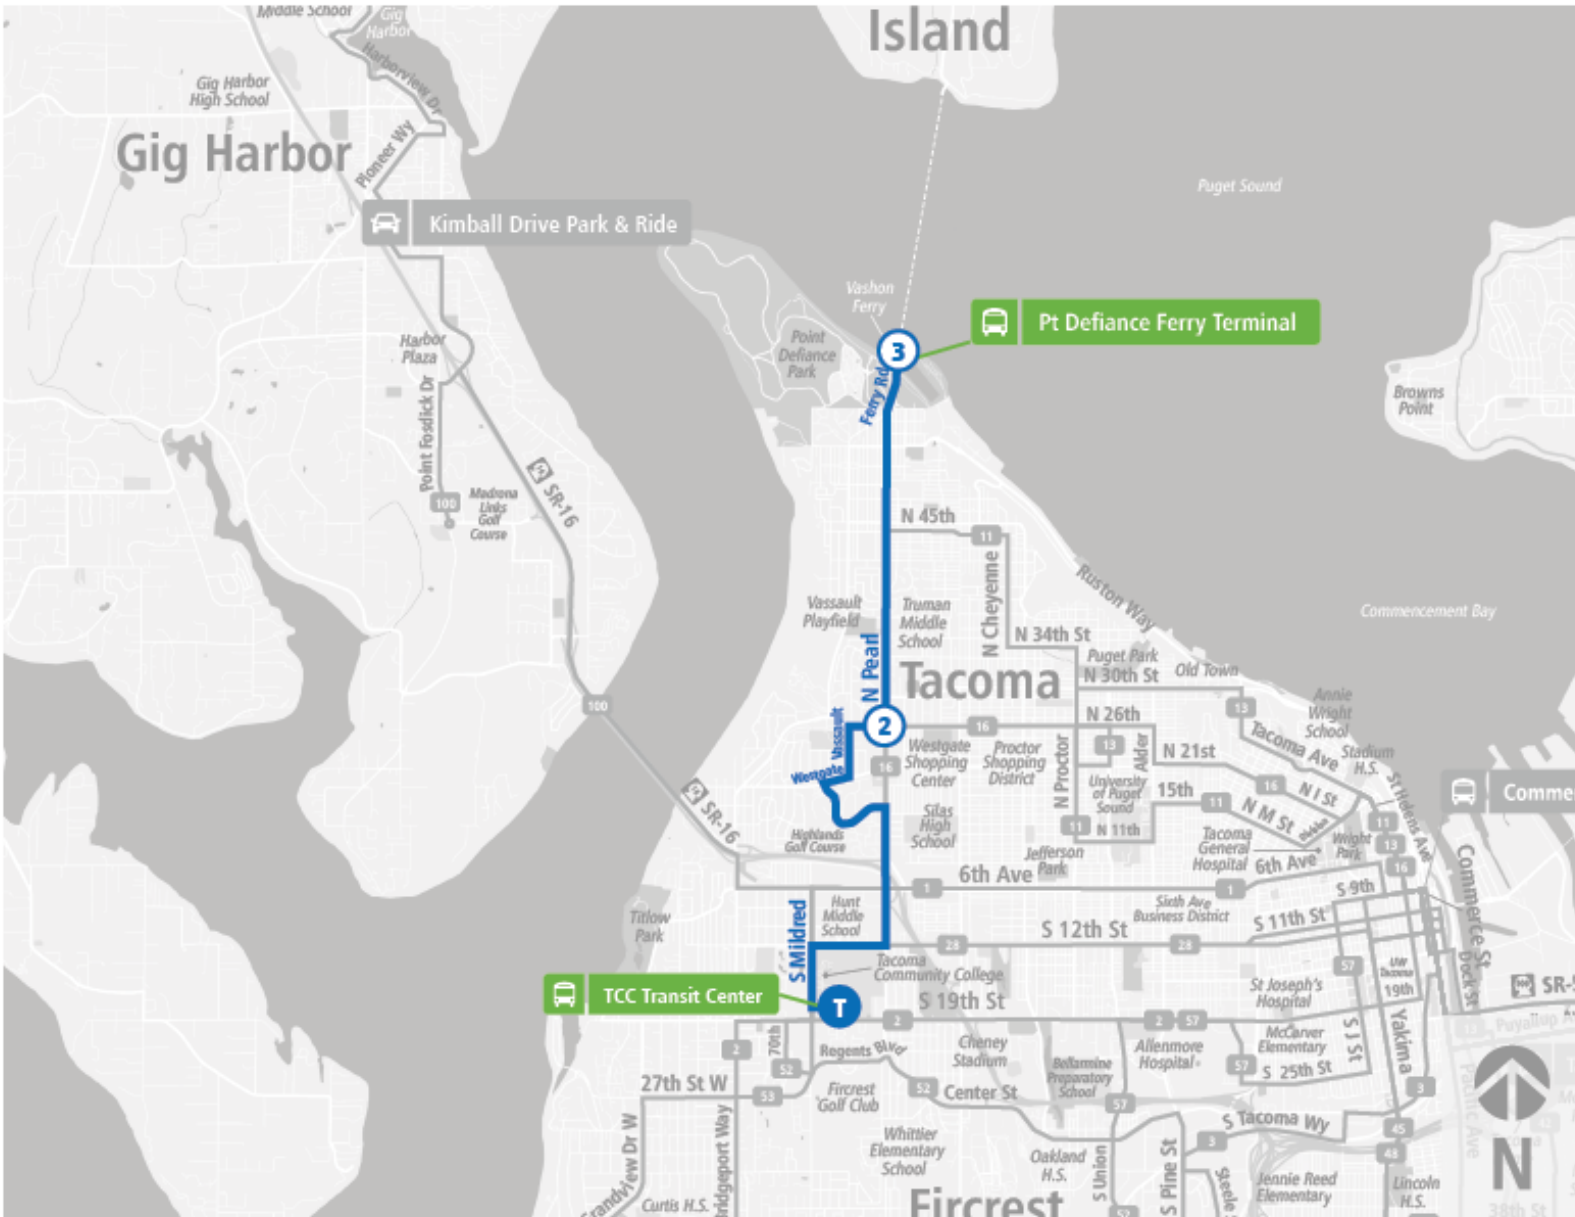

Route 10 Pearl St

Route 10 Pearl St | TCC TC to Pt Defiance Ferry Terminal

WEEKDAY

TCC TC	Pearl St & N 26th St	Pt Defiance Ferry Terminal
05:15 AM	05:26 AM	05:36 AM
05:45 AM	05:56 AM	06:06 AM
06:15 AM	06:26 AM	06:36 AM
06:45 AM	06:56 AM	07:06 AM
07:15 AM	07:27 AM	07:37 AM
07:45 AM	07:57 AM	08:07 AM
08:15 AM	08:27 AM	08:37 AM
08:45 AM	08:57 AM	09:07 AM
09:15 AM	09:27 AM	09:37 AM
09:45 AM	09:57 AM	10:07 AM
10:15 AM	10:27 AM	10:37 AM
10:45 AM	10:57 AM	11:07 AM
11:15 AM	11:27 AM	11:37 AM
11:45 AM	11:58 AM	12:09 PM
12:15 PM	12:28 PM	12:39 PM
12:45 PM	12:58 PM	01:09 PM
01:15 PM	01:28 PM	01:40 PM
01:45 PM	01:58 PM	02:10 PM
02:15 PM	02:28 PM	02:40 PM
02:45 PM	02:58 PM	03:10 PM
03:15 PM	03:28 PM	03:40 PM
03:45 PM	03:58 PM	04:10 PM
04:15 PM	04:28 PM	04:39 PM
04:45 PM	04:58 PM	05:09 PM
05:15 PM	05:28 PM	05:39 PM
05:45 PM	05:58 PM	06:09 PM
06:15 PM	06:28 PM	06:38 PM
07:15 PM	07:28 PM	07:37 PM
08:15 PM	08:28 PM	08:37 PM
09:15 PM	09:28 PM	09:37 PM

Route 10 Pearl St | Pt Defiance Ferry Terminal to TCC TC
SUNDAY

Pt Defiance Ferry Terminal	26th St N & Pearl St	TCC TC
09:30 AM	09:38 AM	09:51 AM
10:30 AM	10:38 AM	10:51 AM
11:30 AM	11:38 AM	11:51 AM
12:30 PM	12:38 PM	12:51 PM
01:30 PM	01:39 PM	01:52 PM
02:30 PM	02:39 PM	02:52 PM
03:30 PM	03:39 PM	03:52 PM
04:30 PM	04:39 PM	04:52 PM
05:30 PM	05:39 PM	05:52 PM
Pt Defiance Ferry Terminal	26th St N & Pearl St	TCC TC