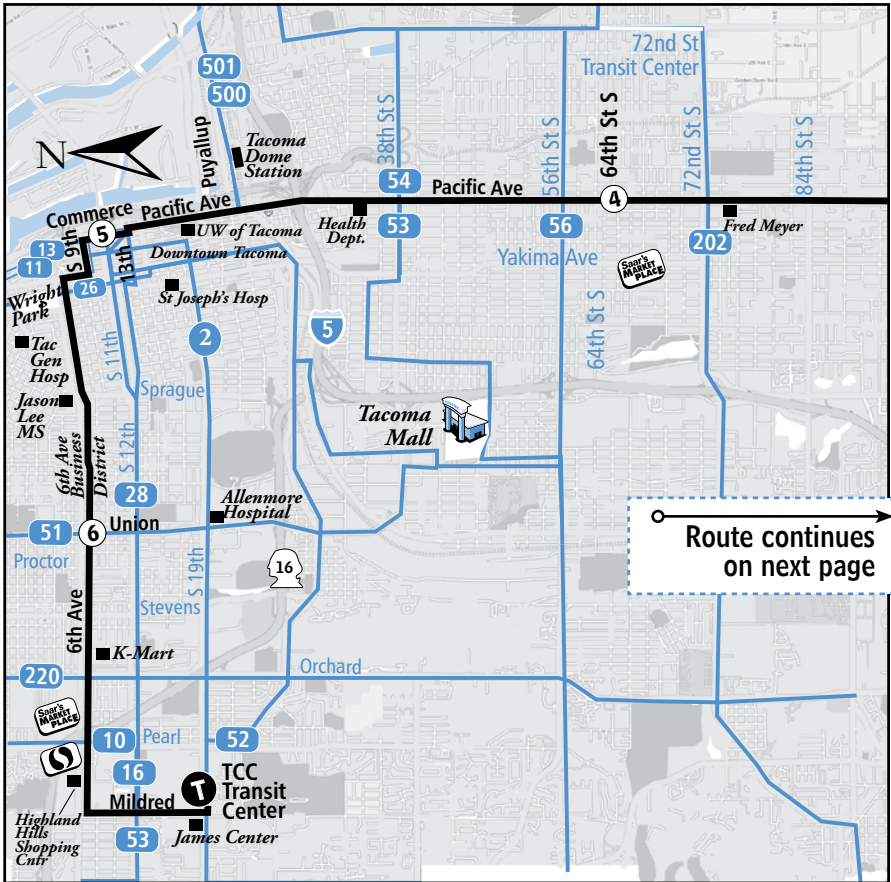

1 ROUTE

6th Ave-Pacific Ave-TCC to Mountain Hwy (SR7)

One Great Route

Route 1 is hard to miss. It runs every 20 minutes for most of the day, Monday thru Friday, and every 30 minutes on Saturdays and Sundays. Starting by WalMart on SR 7, it travels the full length of Pacific Avenue. Route 1 then continues along vibrant 6th Avenue in Tacoma, to its final destination, Tacoma Community College.

1 ROUTE

6th Ave-Pacific Ave-TCC to Mountain Hwy (SR7)

Route continued on previous page

6th Ave-Pacific Ave-TCC to Mountain Hwy (SR7)

1 Weekday Mornings & Afternoons

TCC to Mountain Highway (SR 7)

TCC Transit Center	6th & Union	10th & Commerce Zone A	64th & Pacific	Parkland Transit Center	Military & Pacific	SR 7 & 8th Ave Walmart
T	6	5	4	T	2	1
4:47 ^{am}	4:55	5:08	5:24	5:37	5:41	5:53
5:07	5:15	5:28	5:44	5:57	6:01	6:13
5:27	5:35	5:48	6:05	6:20	6:25	6:37
5:47	5:55	6:08	6:26	6:41	6:46	6:59
6:07	6:15	6:28	6:46	7:02	7:07	7:20
6:27	6:35	6:48	7:06	7:22	7:27	7:40
6:47	6:55	7:08	7:27	7:44	7:50	8:03
7:07	7:15	7:29	7:49	8:06	8:11	8:24
7:27	7:36	7:51	8:11	8:28	8:33	8:47
7:46	7:55	8:09	8:28	8:45	8:50	9:04
8:06	8:15	8:29	8:48	9:05	9:10	9:24
8:26	8:34	8:49	9:08	9:25	9:30	9:43
8:46	8:55	9:12	9:32	9:49	9:55	10:08
9:06	9:14	9:31	9:51	10:08	10:14	10:28
9:26	9:35	9:51	10:10	10:27	10:33	10:47
9:46	9:56	10:12	10:31	10:49	10:54	11:07
10:06	10:16	10:32	10:51	11:09	11:14	11:27
10:26	10:36	10:53	11:14	11:32	11:38	11:51
10:46	10:56	11:13	11:34	11:52	11:58	12:12
11:06	11:16	11:33	11:54	12:12	12:18	12:32
11:26	11:37	11:53	12:14	12:31	12:37	12:51
11:45	11:56	12:12	12:33	12:50	12:56	1:10
12:05^{pm}	12:16	12:32	12:53	1:10	1:16	1:30