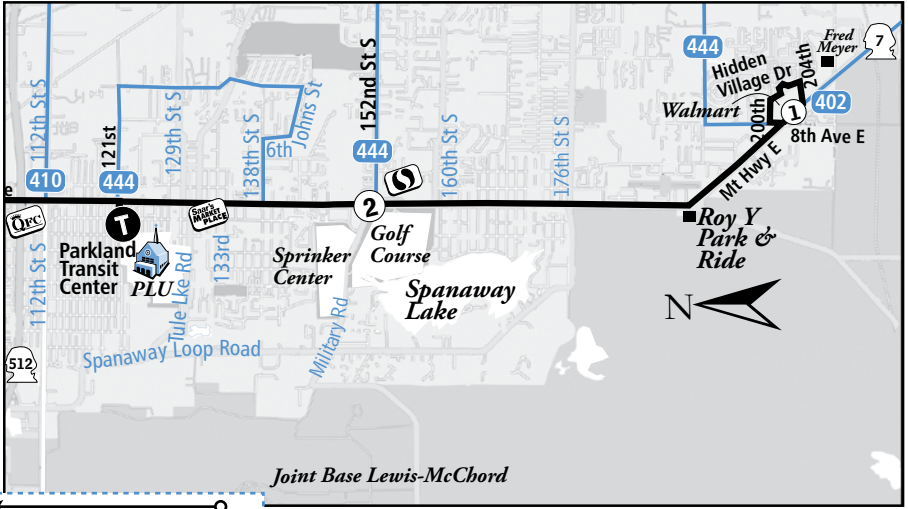

1 ROUTE

6th Ave-Pacific Ave-TCC to Mountain Hwy (SR7)

One Great Route

Route 1 is hard to miss. It runs every 20 minutes for most of the day, Monday thru Friday, and every 30 minutes on Saturdays and Sundays. Starting by WalMart on SR 7, it travels the full length of Pacific Avenue. Route 1 then continues along vibrant 6th Avenue in Tacoma, to its final destination, Tacoma Community College.

1 ROUTE

6th Ave-Pacific Ave-TCC to Mountain Hwy (SR7)

Route continued on previous page

6th Ave-Pacific Ave-TCC to Mountain Hwy (SR7)

1 Weekday Mornings & Afternoons

TCC to Mountain Highway (SR 7)

TCC Transit Center	6th & Union	10th & Commerce Zone A	64th & Pacific	Parkland Transit Center	Military & Pacific	SR 7 & 8th Ave Walmart
T	6	5	4	T	2	1
4:47 ^{am}	4:55	5:08	5:24	5:37	5:41	5:53
5:07	5:15	5:28	5:44	5:57	6:01	6:13
5:27	5:35	5:48	6:05	6:20	6:25	6:37
5:47	5:55	6:08	6:26	6:41	6:46	6:59
6:07	6:15	6:28	6:46	7:02	7:07	7:20
6:27	6:35	6:48	7:06	7:22	7:27	7:40
6:47	6:55	7:08	7:27	7:44	7:50	8:03
7:07	7:15	7:29	7:49	8:06	8:11	8:24
7:27	7:36	7:51	8:11	8:28	8:33	8:47
7:46	7:55	8:09	8:28	8:45	8:50	9:04
8:06	8:15	8:29	8:48	9:05	9:10	9:24
8:26	8:34	8:49	9:08	9:25	9:30	9:43
8:46	8:55	9:12	9:32	9:49	9:55	10:08
9:06	9:14	9:31	9:51	10:08	10:14	10:28
9:26	9:35	9:51	10:10	10:27	10:33	10:47
9:46	9:56	10:12	10:31	10:49	10:54	11:07
10:06	10:16	10:32	10:51	11:09	11:14	11:27
10:26	10:36	10:53	11:14	11:32	11:38	11:51
10:46	10:56	11:13	11:34	11:52	11:58	12:12
11:06	11:16	11:33	11:54	12:12	12:18	12:32
11:26	11:37	11:53	12:14	12:31	12:37	12:51
11:45	11:56	12:12	12:33	12:50	12:56	1:10
12:05^{pm}	12:16	12:32	12:53	1:10	1:16	1:30