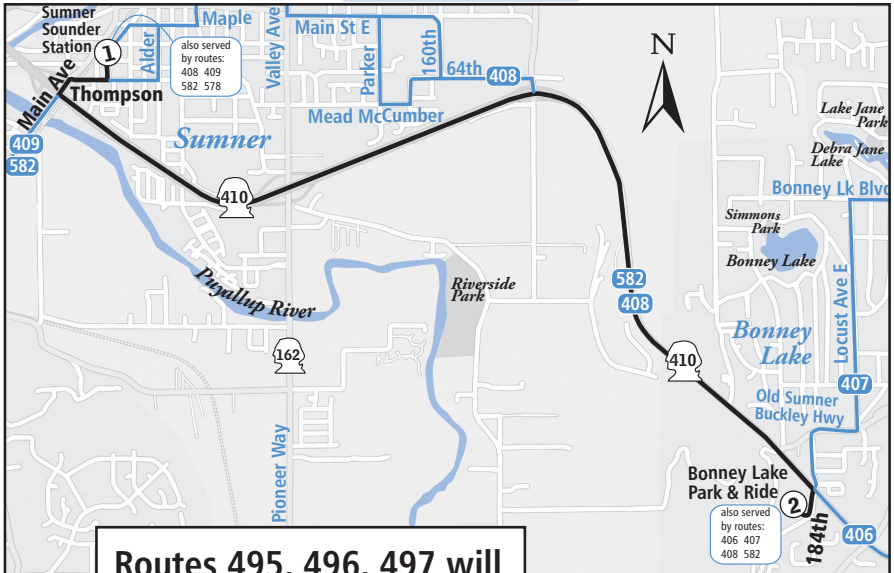

496 Weekdays

Bonney Lake Park & Ride to Sumner Sounder Station

Bonney Lake Park & Ride	Sumner Sounder Station	Sounder Train Departs
2	1	
4:55am	5:06	5:12am
5:35	5:46	5:52
6:00	6:11	6:17
6:25	6:36	6:42
6:50	7:01	7:07
7:20	7:31	7:37
8:00	8:11	8:17

Sumner Sounder Station to Bonney Lake Park & Ride

Sumner Sounder Station	Bonney Lake Park & Ride	Sounder Train Arrives
1	2	
3:57pm*	4:08	3:50pm
4:30*	4:47	4:25
5:01*	5:18	4:56
5:26*	5:43	5:21
5:53*	6:10	5:48
6:21*	6:38	6:16
6:57*	7:14	6:50

Timed connections with the Sounder Train at the Sumner Sounder Station are shown. For complete Sounder information, visit soundstransit.org

* These trips will wait for Sounder connections before departing.

Routes 495, 496, 497 will not operate on Labor Day