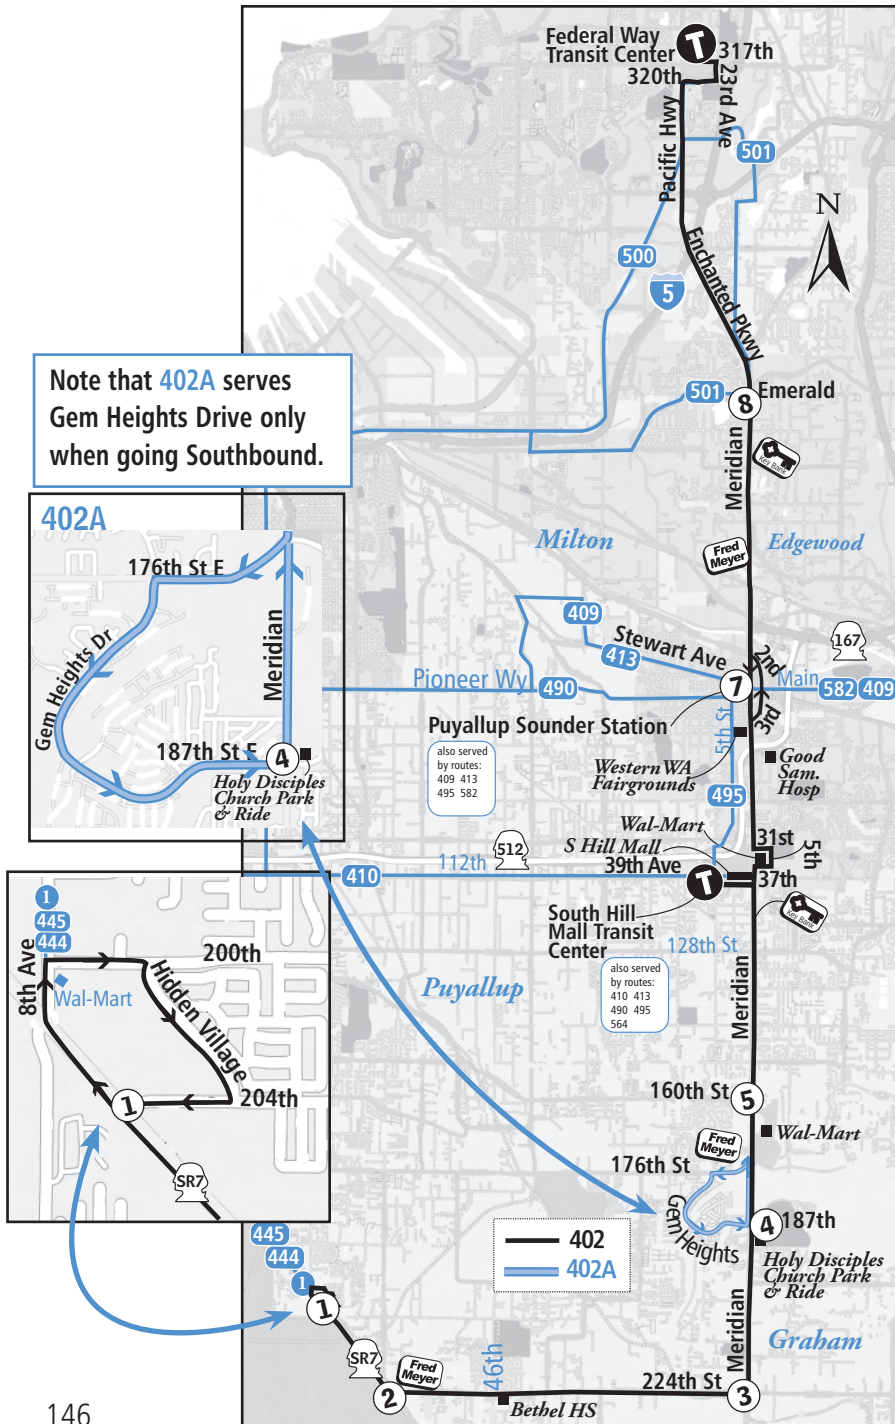

— 402A Serves Gem Heights Dr and ends at 187th & Meridian.