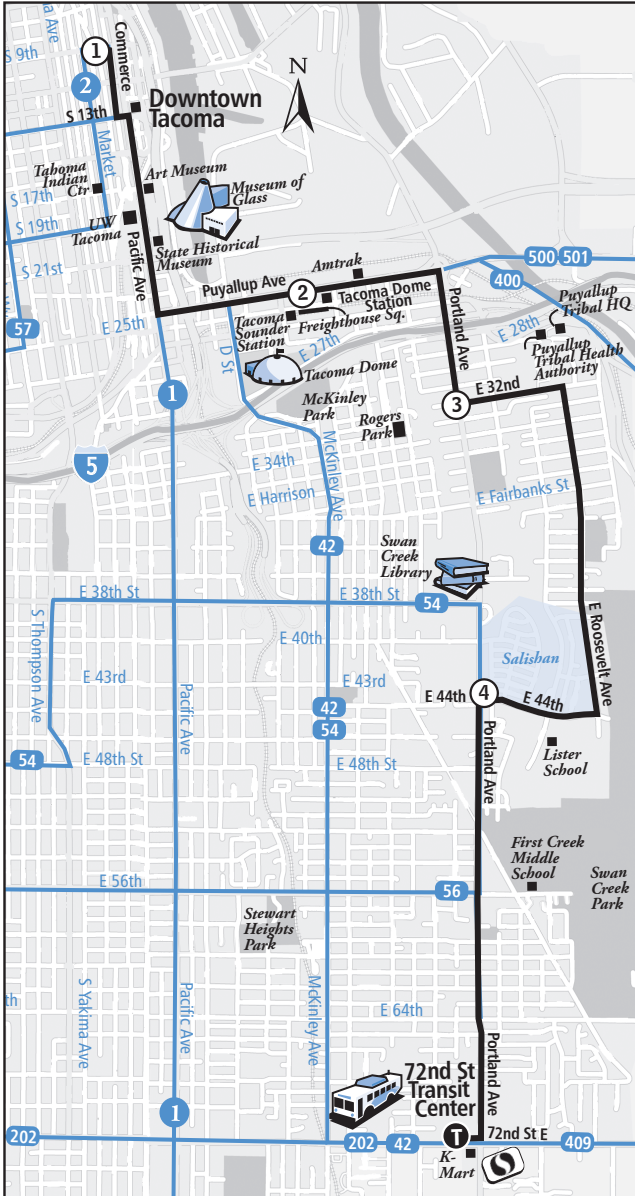

Portland Ave-Downtown Tacoma to 72nd St Transit Center

Portland Ave-Downtown Tacoma to 72nd St Transit Center

41 Weekdays

Downtown Tacoma to 72nd St Transit Center					72nd St Transit Center to Downtown Tacoma				
10th & Commerce Zone C	Tacoma Dome Station	32nd & Portland	44th & Portland	72nd St Transit Center	72nd St Transit Center	44th & Portland	32nd & Portland	Tacoma Dome Station	10th & Commerce
1	2	3	4	T	T	4	3	2	1
5:05am	5:11	5:16	5:23	5:31	5:15am	5:21	5:28	5:31	5:40
6:05	6:11	6:16	6:23	6:31	5:45	5:52	5:59	6:04	6:13 <
6:39	6:45	6:50	6:57	7:05	6:15	6:21	6:30	6:35	6:44
7:05	7:11	7:16	7:23	7:31	6:45	6:51	7:00	7:05	7:14 <
7:35	7:41	7:46	7:53	8:01	7:15	7:21	7:30	7:35	7:44
8:05	8:11	8:16	8:23	8:31	7:45	7:51	8:00	8:05	8:14 <
8:35	8:41	8:46	8:53	9:01	8:15	8:21	8:30	8:35	8:44
9:35	9:42	9:47	9:55	10:05	8:45	8:51	9:00	9:05	9:14 <
10:35	10:42	10:47	10:55	11:05	9:15	9:21	9:30	9:35	9:44
11:35	11:42	11:47	11:55	12:05pm	10:15	10:21	10:31	10:36	10:45
12:35	12:42	12:47	12:55	1:05	11:15	11:21	11:31	11:36	11:45
1:35	1:42	1:47	1:55	2:05	12:15pm	12:21	12:31	12:36	12:45
2:10	2:17	2:22	2:30	2:40	1:15	1:21	1:31	1:36	1:45
2:35	2:42	2:47	2:56	3:07	2:15	2:22	2:31	2:36	2:45 <
3:05	3:12	3:18	3:26	3:38	2:45	2:52	3:01	3:06	3:15 <
3:32	3:39	3:45	3:53	4:05	3:15	3:23	3:32	3:37	3:46 <
4:05	4:12	4:18	4:26	4:38	3:45	3:53	4:02	4:07	4:16 <
4:35	4:42	4:48	4:56	5:08	4:15	4:23	4:32	4:37	4:46 <
5:05	5:12	5:18	5:26	5:38	4:45	4:53	5:02	5:07	5:16 <
5:33	5:39	5:44	5:52	6:02	5:15	5:23	5:32	5:37	5:46 <
6:06	6:12	6:17	6:25	6:35	5:45	5:53	6:02	6:07	6:16 <
7:05	7:11	7:16	7:24	7:32	6:15	6:22	6:30	6:35	6:44 <
8:05	8:11	8:16	8:24	8:32	6:45	6:52	7:00	7:05	7:14 <
					7:45	7:52	8:00	8:05	8:14 <