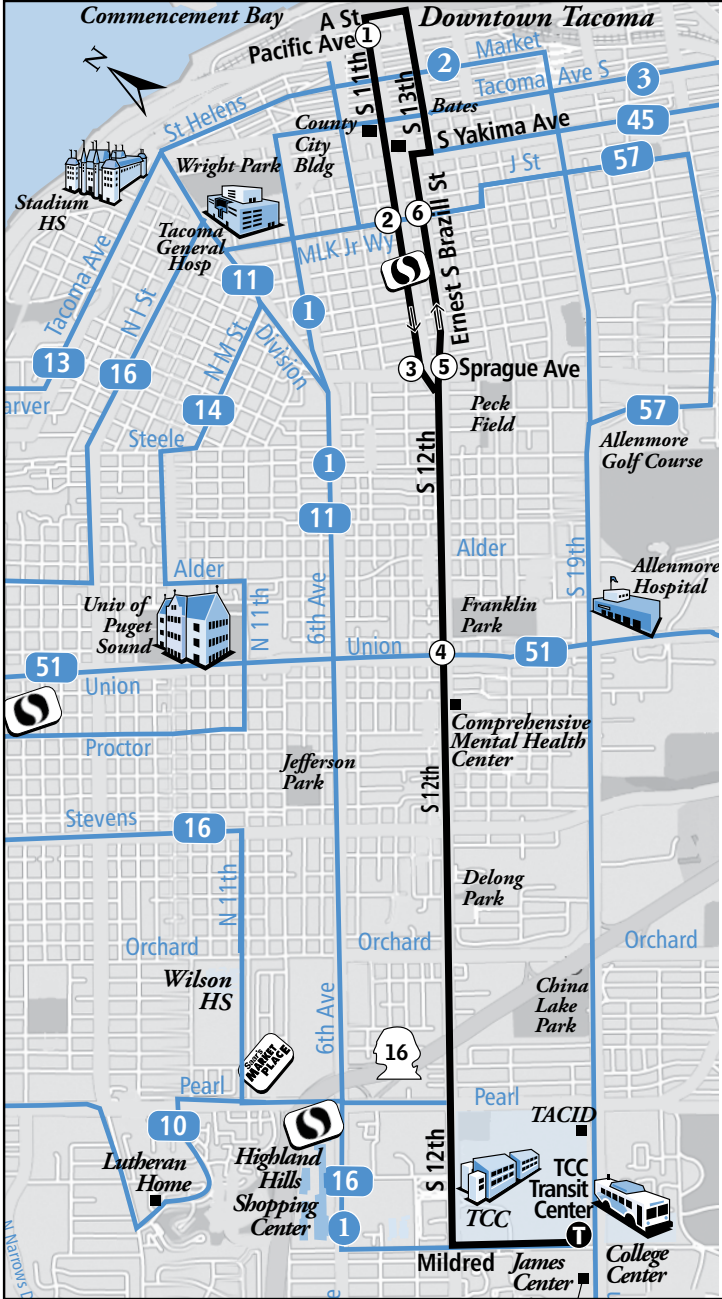

S 12th St-Downtown Tacoma to TCC via 12th St

## 28 Weekdays

Downtown Tacoma to TCC  
Via 12th St

11th & Pacific	11th & MLK Jr. Way	11th & Sprague	12th & Union	TCC Transit Center
<b>1</b>	<b>2</b>	<b>3</b>	<b>4</b>	<b>T</b>
6:10am	6:14	6:17	6:20	6:30
6:40	6:44	6:47	6:50	7:00
7:10	7:14	7:17	7:20	7:30
7:41	7:45	7:48	7:51	8:01
8:11	8:15	8:18	8:21	8:31
8:41	8:45	8:48	8:51	9:01
9:11	9:15	9:18	9:21	9:31
10:12	10:16	10:19	10:22	10:32
11:12	11:16	11:19	11:22	11:32
<b>12:12pm</b>	<b>12:16</b>	<b>12:19</b>	<b>12:22</b>	<b>12:32</b>
1:12	1:16	1:19	1:22	1:32
2:13	2:17	2:20	2:23	2:35
2:43	2:47	2:50	2:53	3:05
3:13	3:17	3:20	3:23	3:35
3:43	3:47	3:50	3:53	4:05
4:13	4:17	4:20	4:23	4:35
4:42	4:46	4:49	4:52	5:04
5:12	5:16	5:19	5:22	5:34
5:42	5:46	5:49	5:52	6:04
6:42	6:46	6:49	6:52	7:02
7:42	7:46	7:49	7:52	8:02

TCC to Downtown Tacoma  
Via 12th St

TCC Transit Center	12th & Union	Ernest Brazill St & Sprague	Ernest Brazill St & MLK Jr Wy	11th & Pacific
<b>T</b>	<b>4</b>	<b>5</b>	<b>6</b>	<b>1</b>
6:15am	6:21	6:24	6:26	6:37
6:45	6:51	6:54	6:56	7:07
7:15	7:23	7:26	7:28	7:39
7:45	7:53	7:56	7:58	8:09
8:15	8:23	8:26	8:28	8:39
8:45	8:53	8:56	8:58	9:09
9:45	9:53	9:56	9:58	10:09
10:45	10:53	10:56	10:58	11:09
11:45	11:53	11:56	11:58	<b>12:09pm</b>
<b>12:45</b>	<b>12:53</b>	<b>12:56</b>	<b>12:58</b>	<b>1:09</b>
1:45	1:53	1:56	1:58	2:10
2:15	2:23	2:26	2:28	2:40
2:45	2:53	2:56	2:58	3:10
3:15	3:23	3:26	3:28	3:40
3:45	3:53	3:56	3:58	4:10
4:15	4:22	4:25	4:27	4:39
4:45	4:52	4:55	4:57	5:09
5:15	5:22	5:25	5:27	5:39
5:45	5:52	5:55	5:57	6:08
6:15	6:22	6:25	6:27	6:38
7:15	7:22	7:25	7:27	7:38
8:15	8:22	8:25	8:27	8:38

## 28 Sundays

Downtown Tacoma to TCC  
Via 12th St

11th & Pacific	11th & MLK Jr Way	11th & Sprague	12th & Union	TCC Transit Center
<b>1</b>	<b>2</b>	<b>3</b>	<b>4</b>	<b>T</b>
9:45am	9:49	9:51	9:54	10:05
10:45	10:49	10:51	10:54	11:05
11:45	11:49	11:51	11:54	12:05pm
12:45	12:49	12:51	12:54	1:05
1:45	1:49	1:51	1:54	2:05
2:45	2:49	2:51	2:54	3:05
3:45	3:49	3:51	3:54	4:05
4:45	4:49	4:51	4:54	5:05