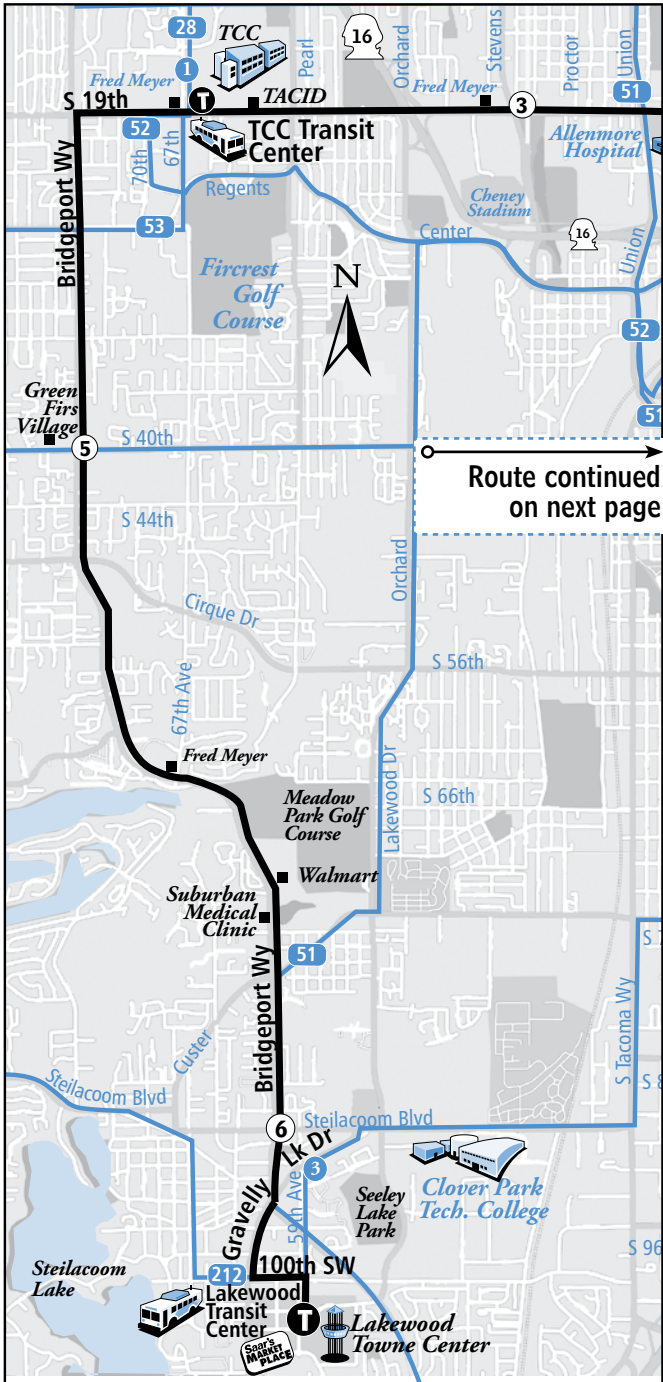

SOUTH 19TH STREET  
**2**  
 ROUTE  
 BRIDGEPORT WAY

## The way 2 go!

You can ride all the way between Downtown Tacoma, Tacoma Community College, and Lakewood—over 12 miles—without changing buses. Popular destinations include Lakewood Towne Center, Green Firs Village in University Place, and Allenmore and St. Joseph’s Hospitals.

# S 19th St-Bridgeport-Downtown Tacoma to TCC to Lakewood

# S 19th St-Bridgeport-Lakewood to TCC to Downtown Tacoma