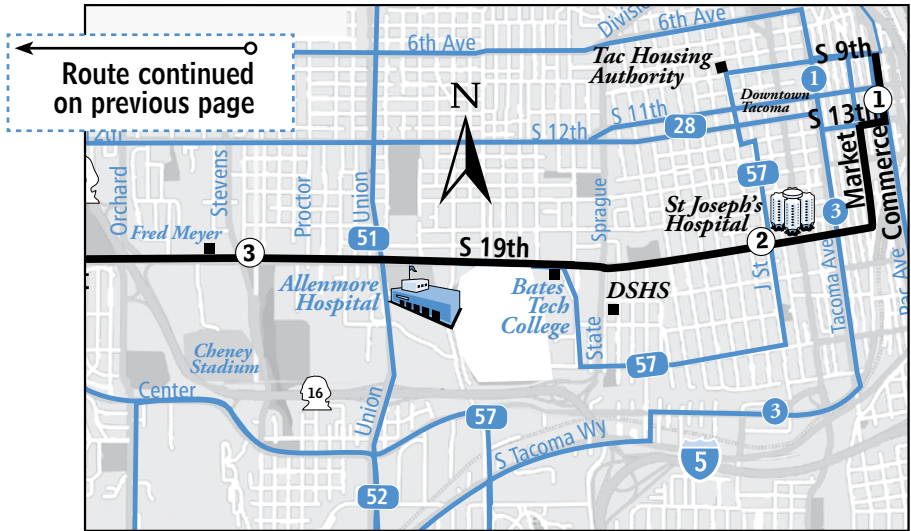

SOUTH 19TH STREET  
**2**  
 ROUTE  
 BRIDGEPORT WAY

## The way 2 go!

You can ride all the way between Downtown Tacoma, Tacoma Community College, and Lakewood—over 12 miles—without changing buses. Popular destinations include Lakewood Towne Center, Green Firs Village in University Place, and Allenmore and St. Joseph’s Hospitals.

# S 19th St-Bridgeport-Lakewood to TCC to Downtown Tacoma

### Lakewood to TCC to Downtown Tacoma

Lakewood Transit Center	Steilacoom Blvd & Bridgeport	40th & Bridgeport	TCC Transit Center	19th & Stevens	S 19th & J St	10th & Commerce
<b>T</b>	<b>6</b>	<b>5</b>	<b>T</b>	<b>3</b>	<b>2</b>	<b>1</b>
7:15am	7:20	7:29	7:45	7:51	7:58	8:04
8:15	8:20	8:29	8:45	8:51	8:58	9:04
9:15	9:20	9:29	9:45	9:51	9:58	10:04
10:15	10:20	10:29	10:45	10:51	10:59	11:05
10:45	10:50	10:59	11:15	11:21	11:29	11:35
11:15	11:20	11:29	11:45	11:51	11:59	12:05pm
11:45	11:50	11:59	12:15	12:21	12:29	12:35
12:15	12:20	12:29	12:45	12:51	12:59	1:05
12:45	12:50	12:59	1:15	1:21	1:29	1:35
1:15	1:20	1:29	1:45	1:51	1:59	2:05
1:45	1:50	1:59	2:15	2:21	2:29	2:35
2:15	2:20	2:29	2:45	2:51	2:59	3:05
2:45	2:50	2:59	3:15	3:21	3:29	3:35
3:15	3:20	3:29	3:45	3:51	3:59	4:05
3:45	3:50	3:59	4:15	4:21	4:29	4:35
4:15	4:20	4:29	4:45	4:51	4:59	5:05
4:45	4:50	4:59	5:15	5:21	5:29	5:35
5:15	5:20	5:29	5:45	5:51	5:59	6:05
5:45	5:50	5:59	6:15	6:21	6:29	6:35
6:15	6:20	6:29	6:45	6:51	6:59	7:05
7:15	7:20	7:29	7:45	7:51	7:59	8:05