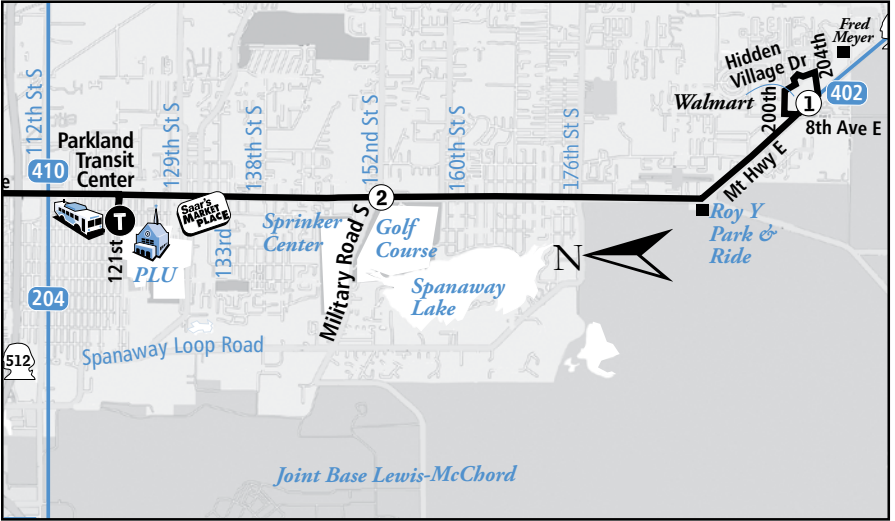

1 ROUTE

6th Ave-Pacific Ave-TCC to Mountain Hwy (SR7)

Route continues on next page

One Great Route

Route 1 is hard to miss. It runs every 20 minutes for most of the day, Monday thru Friday, and every 30 minutes on Saturdays and Sundays. Starting by Walmart on SR 7, it travels the full length of Pacific Avenue. Route 1 then continues along vibrant 6th Avenue in Tacoma, to its final destination, Tacoma Community College.

1
ROUTE

6th Ave-Pacific Ave-TCC to Mountain Hwy (SR7)

← ○
Route continued
on previous page

6th Ave-Pacific Ave-TCC to Mountain Hwy (SR7)

1 Weekday Mornings & Afternoons

TCC to Mountain Highway (SR 7)

TCC Transit Center	6th & Union	10th & Commerce Zone A	64th & Pacific	Parkland Transit Center	Military & Pacific	SR 7 & 8th Ave Walmart
T	6	5	4	T	2	1
4:47 ^{am}	4:55	5:08	5:24	5:37	5:41	5:53
5:07	5:15	5:28	5:44	5:57	6:01	6:13
5:27	5:35	5:48	6:05	6:20	6:25	6:37
5:47	5:55	6:08	6:26	6:41	6:46	6:59
6:07	6:15	6:28	6:46	7:02	7:07	7:20
6:27	6:35	6:48	7:06	7:22	7:27	7:40
6:47	6:55	7:08	7:27	7:44	7:50	8:03
7:07	7:15	7:29	7:49	8:06	8:11	8:24
7:27	7:36	7:51	8:11	8:28	8:33	8:47
7:46	7:55	8:09	8:28	8:45	8:50	9:04
8:06	8:15	8:29	8:48	9:05	9:10	9:24
8:26	8:34	8:49	9:08	9:25	9:30	9:43
8:46	8:55	9:12	9:32	9:49	9:55	10:08
9:06	9:14	9:31	9:51	10:08	10:14	10:28
9:26	9:35	9:51	10:10	10:27	10:33	10:47
9:46	9:56	10:12	10:31	10:49	10:54	11:07
10:06	10:16	10:32	10:51	11:09	11:14	11:27
10:26	10:36	10:53	11:14	11:32	11:38	11:51
10:46	10:56	11:13	11:34	11:52	11:58	12:12
11:06	11:16	11:33	11:54	12:12	12:18	12:32
11:26	11:37	11:53	12:14	12:31	12:37	12:51
11:45	11:56	12:12	12:33	12:50	12:56	1:10
12:05^{pm}	12:16	12:32	12:53	1:10	1:16	1:30
12:25	12:36	12:54	1:15	1:33	1:39	1:53