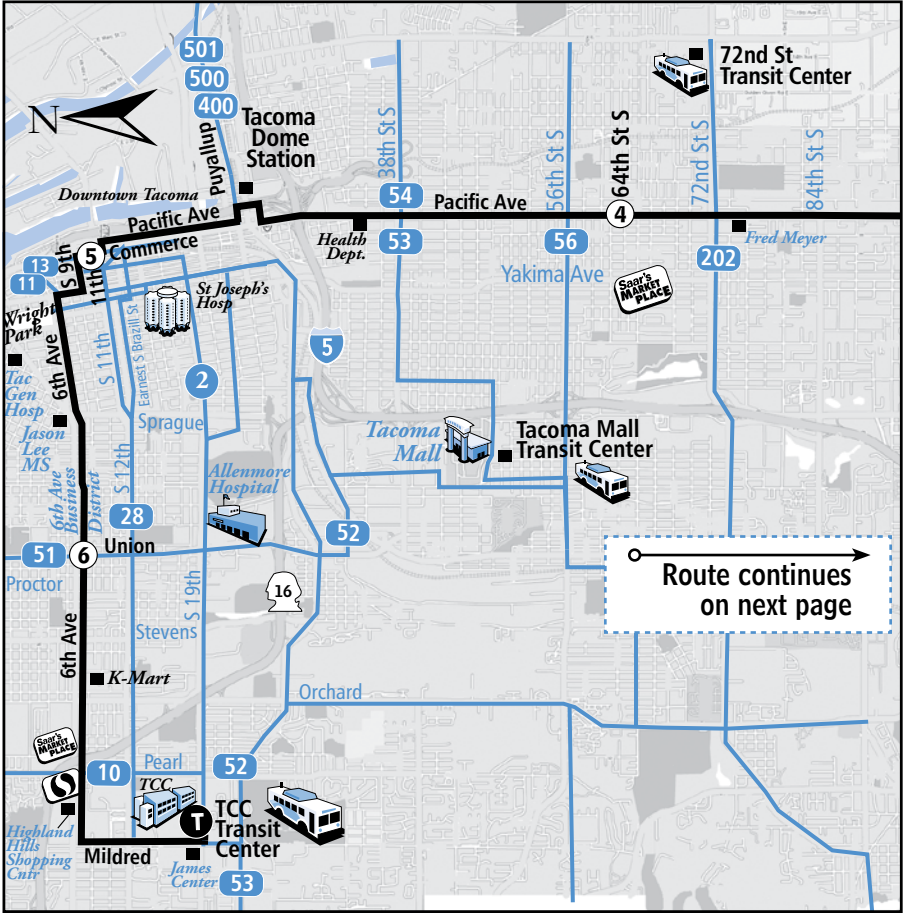

1 ROUTE

6th Ave-Pacific Ave-TCC to Mountain Hwy (SR7)

Route continues on next page

One Great Route

Route 1 is hard to miss. It runs every 20 minutes for most of the day, Monday thru Friday, and every 30 minutes on Saturdays and Sundays. Starting by Walmart on SR 7, it travels the full length of Pacific Avenue. Route 1 then continues along vibrant 6th Avenue in Tacoma, to its final destination, Tacoma Community College.

1
ROUTE

6th Ave-Pacific Ave-TCC to Mountain Hwy (SR7)

← ○
Route continued
on previous page

6th Ave-Pacific Ave-TCC to Mountain Hwy (SR7)

1 Weekday Mornings & Afternoons

TCC to Mountain Highway (SR 7)

TCC Transit Center	6th & Union	10th & Commerce Zone A	64th & Pacific	Parkland Transit Center	Military & Pacific	SR 7 & 8th Ave Walmart
T	6	5	4	T	2	1
4:47 ^{am}	4:55	5:08	5:24	5:37	5:41	5:53
5:07	5:15	5:28	5:44	5:57	6:01	6:13
5:27	5:35	5:48	6:05	6:20	6:25	6:37
5:47	5:55	6:08	6:26	6:41	6:46	6:59
6:07	6:15	6:28	6:46	7:02	7:07	7:20
6:27	6:35	6:48	7:06	7:22	7:27	7:40
6:47	6:55	7:08	7:27	7:44	7:50	8:03
7:07	7:15	7:29	7:49	8:06	8:11	8:24
7:27	7:36	7:51	8:11	8:28	8:33	8:47
7:46	7:55	8:09	8:28	8:45	8:50	9:04
8:06	8:15	8:29	8:48	9:05	9:10	9:24
8:26	8:34	8:49	9:08	9:25	9:30	9:43
8:46	8:55	9:12	9:32	9:49	9:55	10:08
9:06	9:14	9:31	9:51	10:08	10:14	10:28
9:26	9:35	9:51	10:10	10:27	10:33	10:47
9:46	9:56	10:12	10:31	10:49	10:54	11:07
10:06	10:16	10:32	10:51	11:09	11:14	11:27
10:26	10:36	10:53	11:14	11:32	11:38	11:51
10:46	10:56	11:13	11:34	11:52	11:58	12:12
11:06	11:16	11:33	11:54	12:12	12:18	12:32
11:26	11:37	11:53	12:14	12:31	12:37	12:51
11:45	11:56	12:12	12:33	12:50	12:56	1:10
12:05^{pm}	12:16	12:32	12:53	1:10	1:16	1:30
12:25	12:36	12:54	1:15	1:33	1:39	1:53