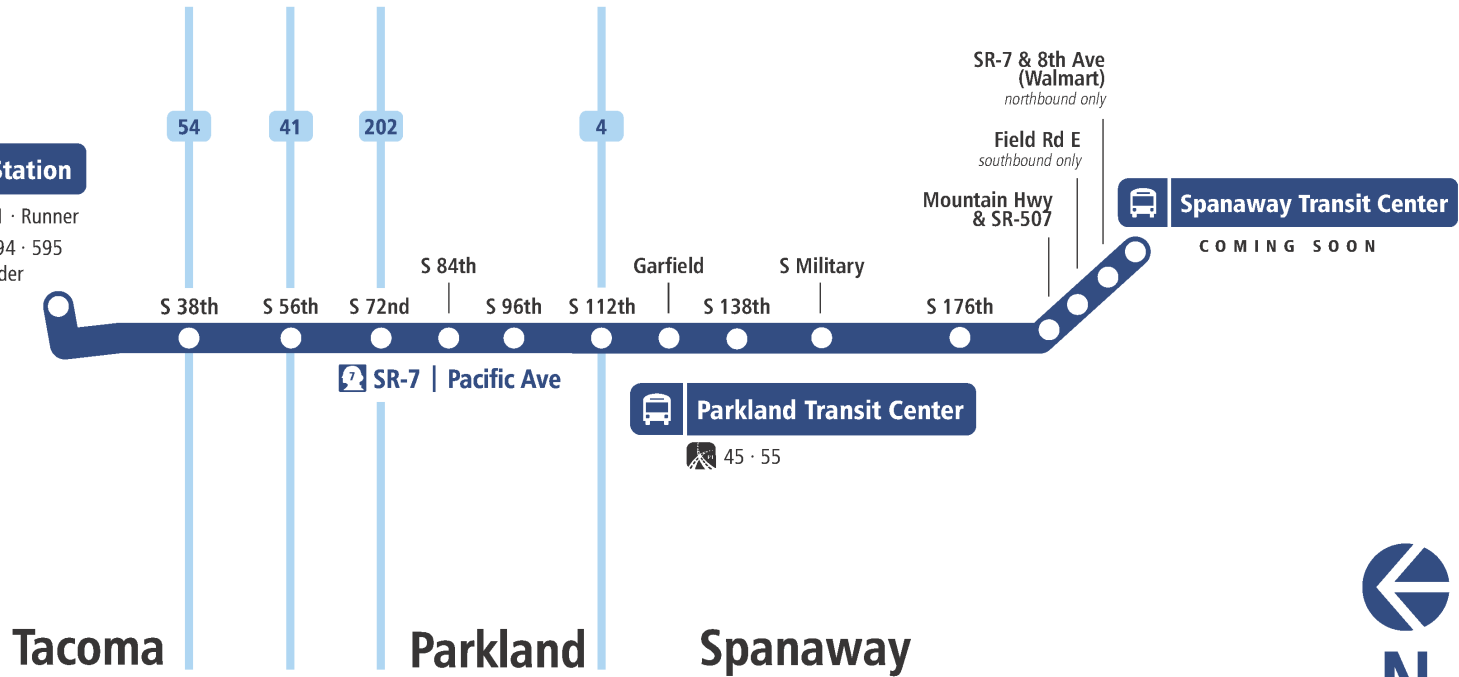

Stream Community Line Tacoma - Spanaway

COMMUNITY LINE

Tacoma Dome Station

41 · 400 · 500 · 501 · Runner
 574 · 586 · 590 · 594 · 595
Tacoma Link · Sounder

Scan To Learn More
View an interactive map,
timetables and fare info

- Community Line Stations
- Transit Hubs
- Intersecting Routes
*Route 1 connects along
SR-7 | Pacific Avenue*

Stream Community Line Tacoma - Spanaway | SR 7 & 8th Ave - Walmart to Tacoma Dome Station - Zone D

WEEKDAY

SR 7 & 8th Ave - Walmart	Pacific Ave & 112th St	Tacoma Dome Station - Zone D
05:40 AM	05:58 AM *	06:19 AM *
06:00 AM	06:18 AM *	06:39 AM *
06:20 AM	06:38 AM *	06:59 AM *
06:40 AM	06:58 AM *	07:19 AM *
07:00 AM	07:18 AM *	07:39 AM *
07:20 AM	07:38 AM *	07:59 AM *
07:40 AM	07:58 AM *	08:19 AM *
04:10 PM	04:31 PM *	04:55 PM *
04:30 PM	04:51 PM *	05:15 PM *
04:50 PM	05:11 PM *	05:35 PM *
05:10 PM	05:31 PM *	05:55 PM *
05:30 PM	05:51 PM *	06:15 PM *
05:50 PM	06:11 PM *	06:35 PM *
06:10 PM	06:31 PM *	06:55 PM *
06:30 PM	06:51 PM *	07:15 PM *
06:50 PM	07:11 PM *	07:35 PM *
07:10 PM	07:31 PM *	07:55 PM *
SR 7 & 8th Ave - Walmart	Pacific Ave & 112th St	Tacoma Dome Station - Zone D

* Estimated arrival

Stream Community Line Tacoma - Spanaway | Tacoma Dome Station - Zone A to SR 7 & 8th Ave - Walmart

WEEKDAY

Tacoma Dome Station - Zone A	Pacific Ave S & S 112th St	SR 7 & 8th Ave - Walmart
05:35 AM	05:56 AM *	06:28 AM *
05:55 AM	06:16 AM *	06:48 AM *
06:15 AM	06:36 AM *	07:08 AM *
06:35 AM	06:56 AM *	07:28 AM *
06:55 AM	07:16 AM *	07:48 AM *
07:15 AM	07:36 AM *	08:08 AM *
07:35 AM	07:56 AM *	08:28 AM *
04:05 PM	04:29 PM *	05:04 PM *
04:25 PM	04:49 PM *	05:24 PM *
04:45 PM	05:09 PM *	05:44 PM *
05:05 PM	05:29 PM *	06:04 PM *
05:25 PM	05:49 PM *	06:24 PM *
05:45 PM	06:09 PM *	06:44 PM *
06:05 PM	06:29 PM *	07:04 PM *
06:25 PM	06:49 PM *	07:24 PM *
06:45 PM	07:09 PM *	07:44 PM *
07:05 PM	07:29 PM *	08:04 PM *
Tacoma Dome Station - Zone A	Pacific Ave S & S 112th St	SR 7 & 8th Ave - Walmart