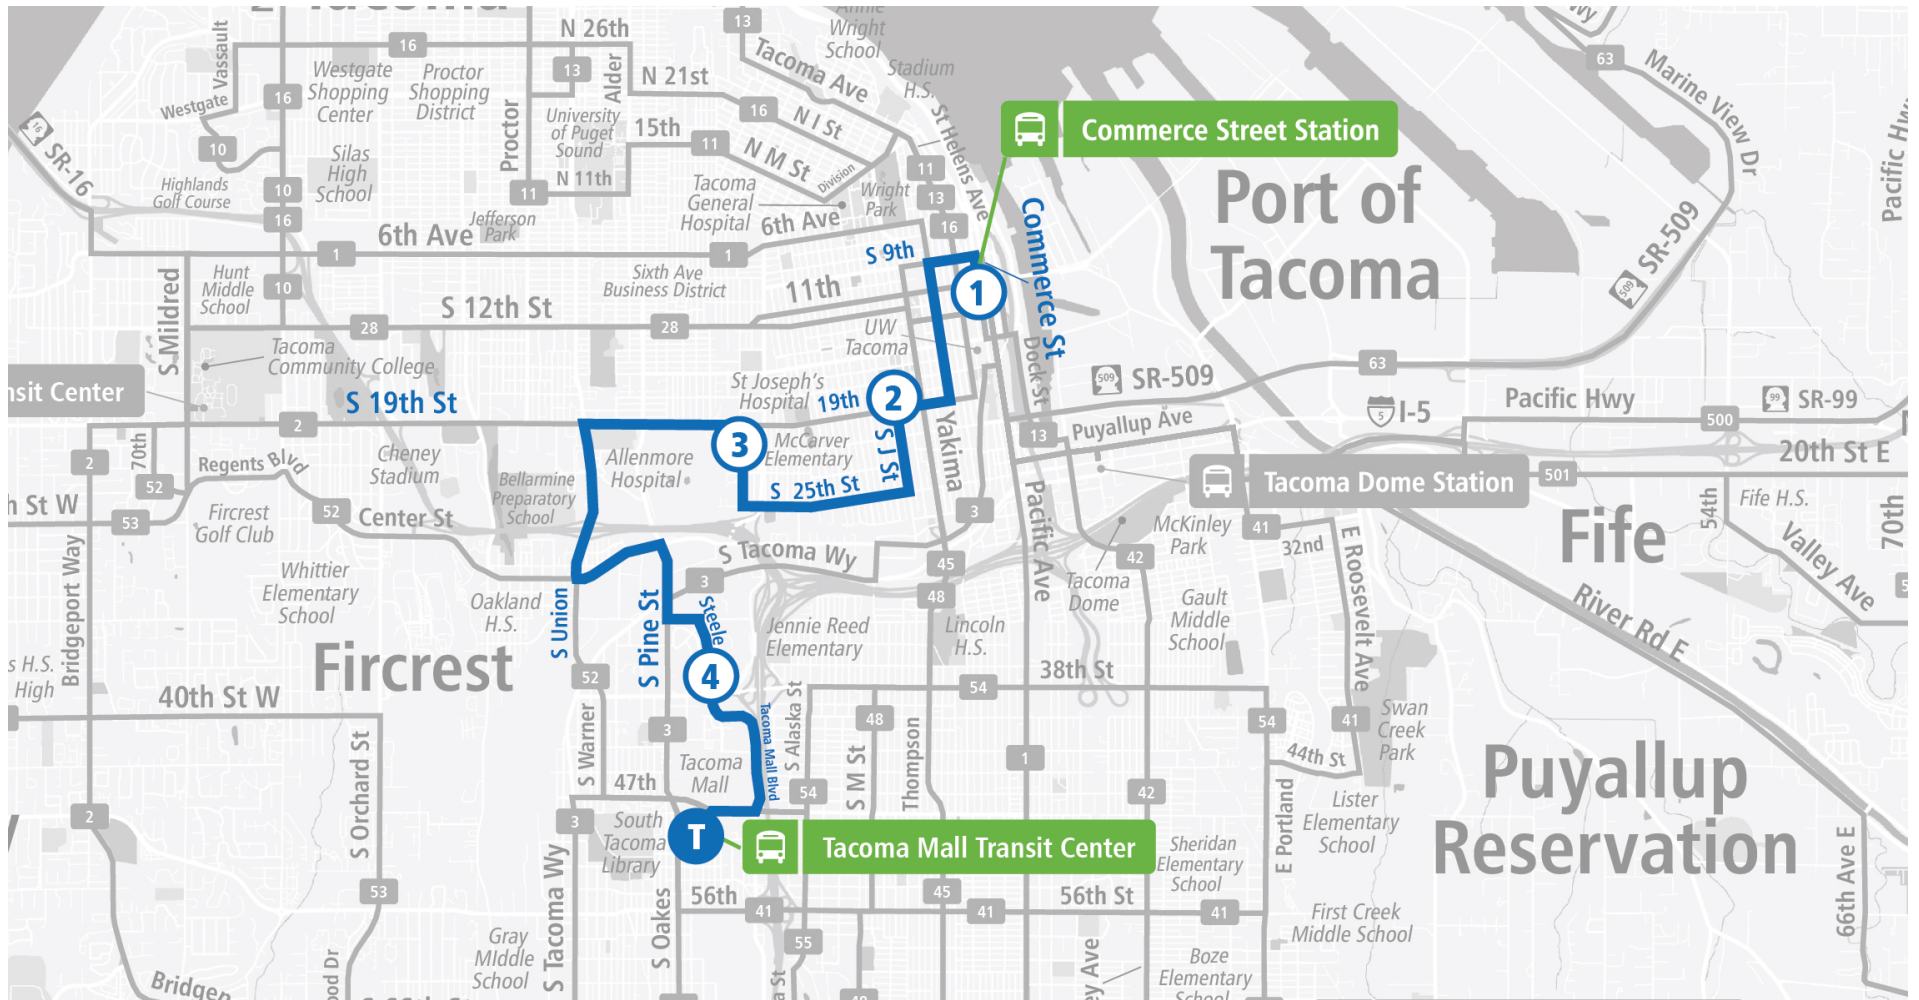

Route 57 Union - S 19th St - Hilltop