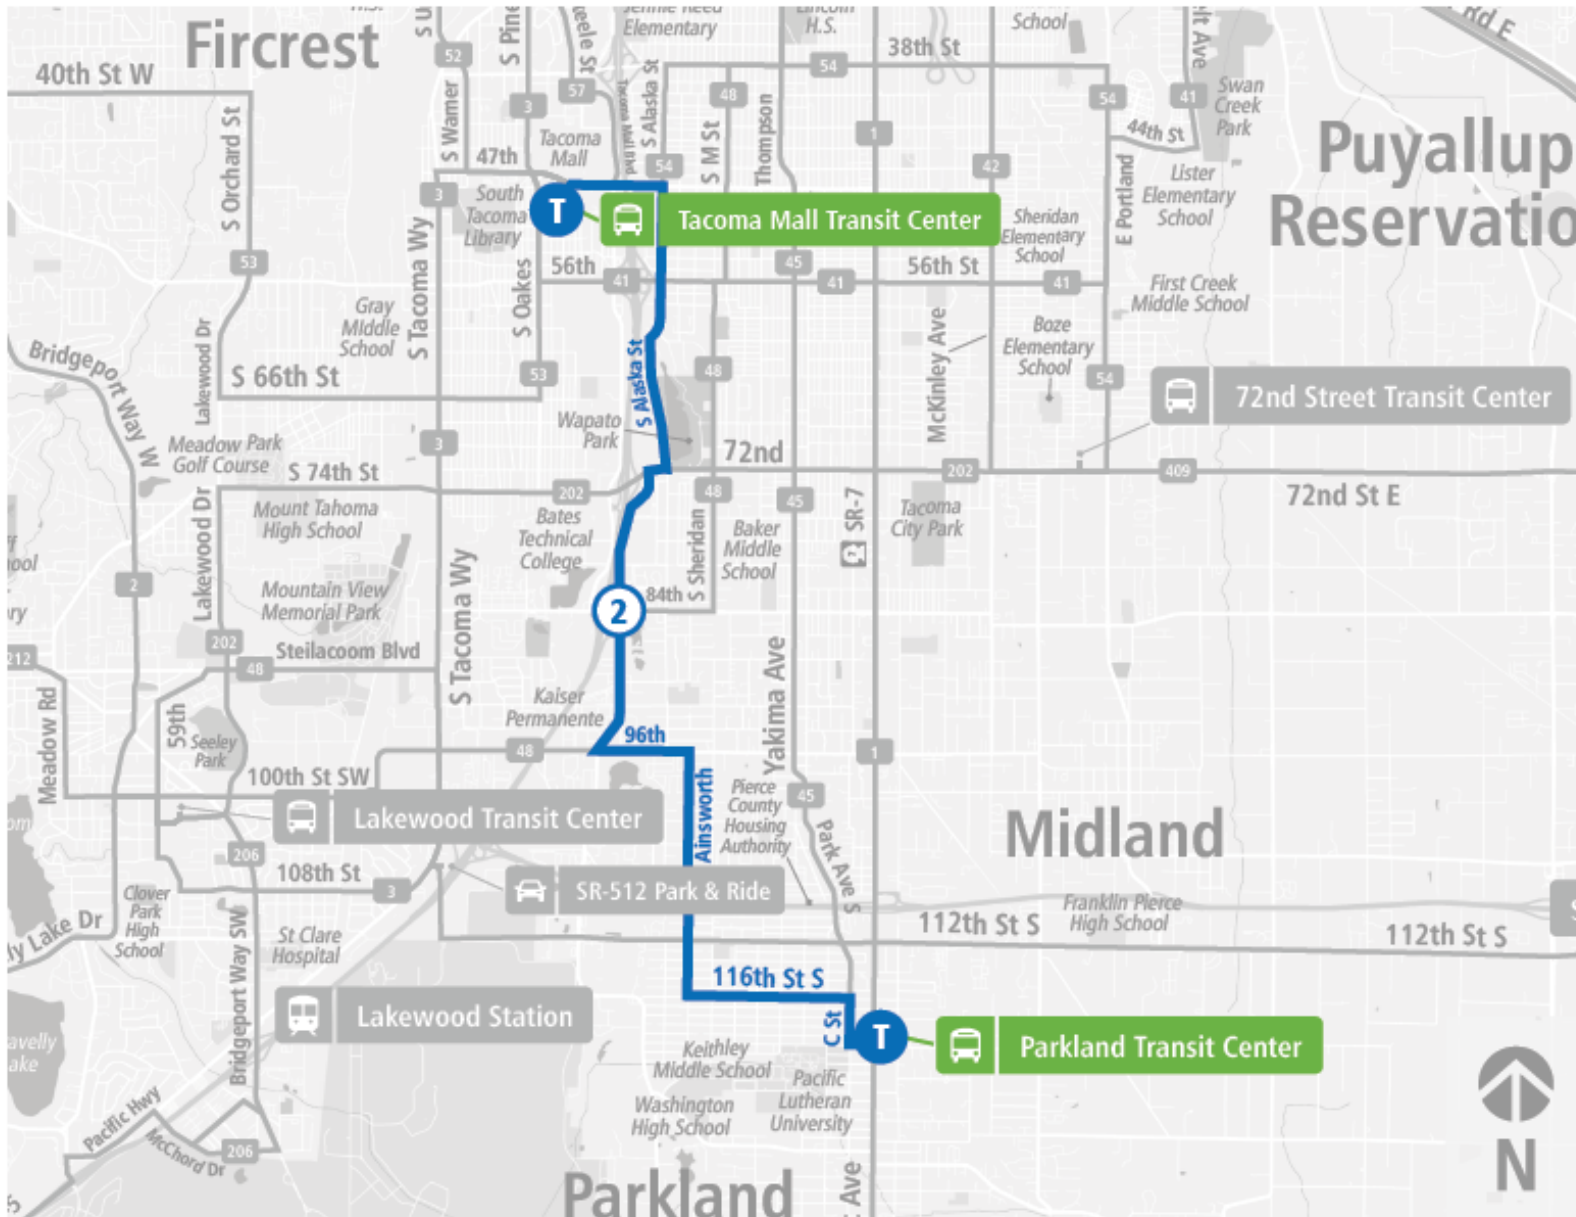

Route 55 Tacoma Mall