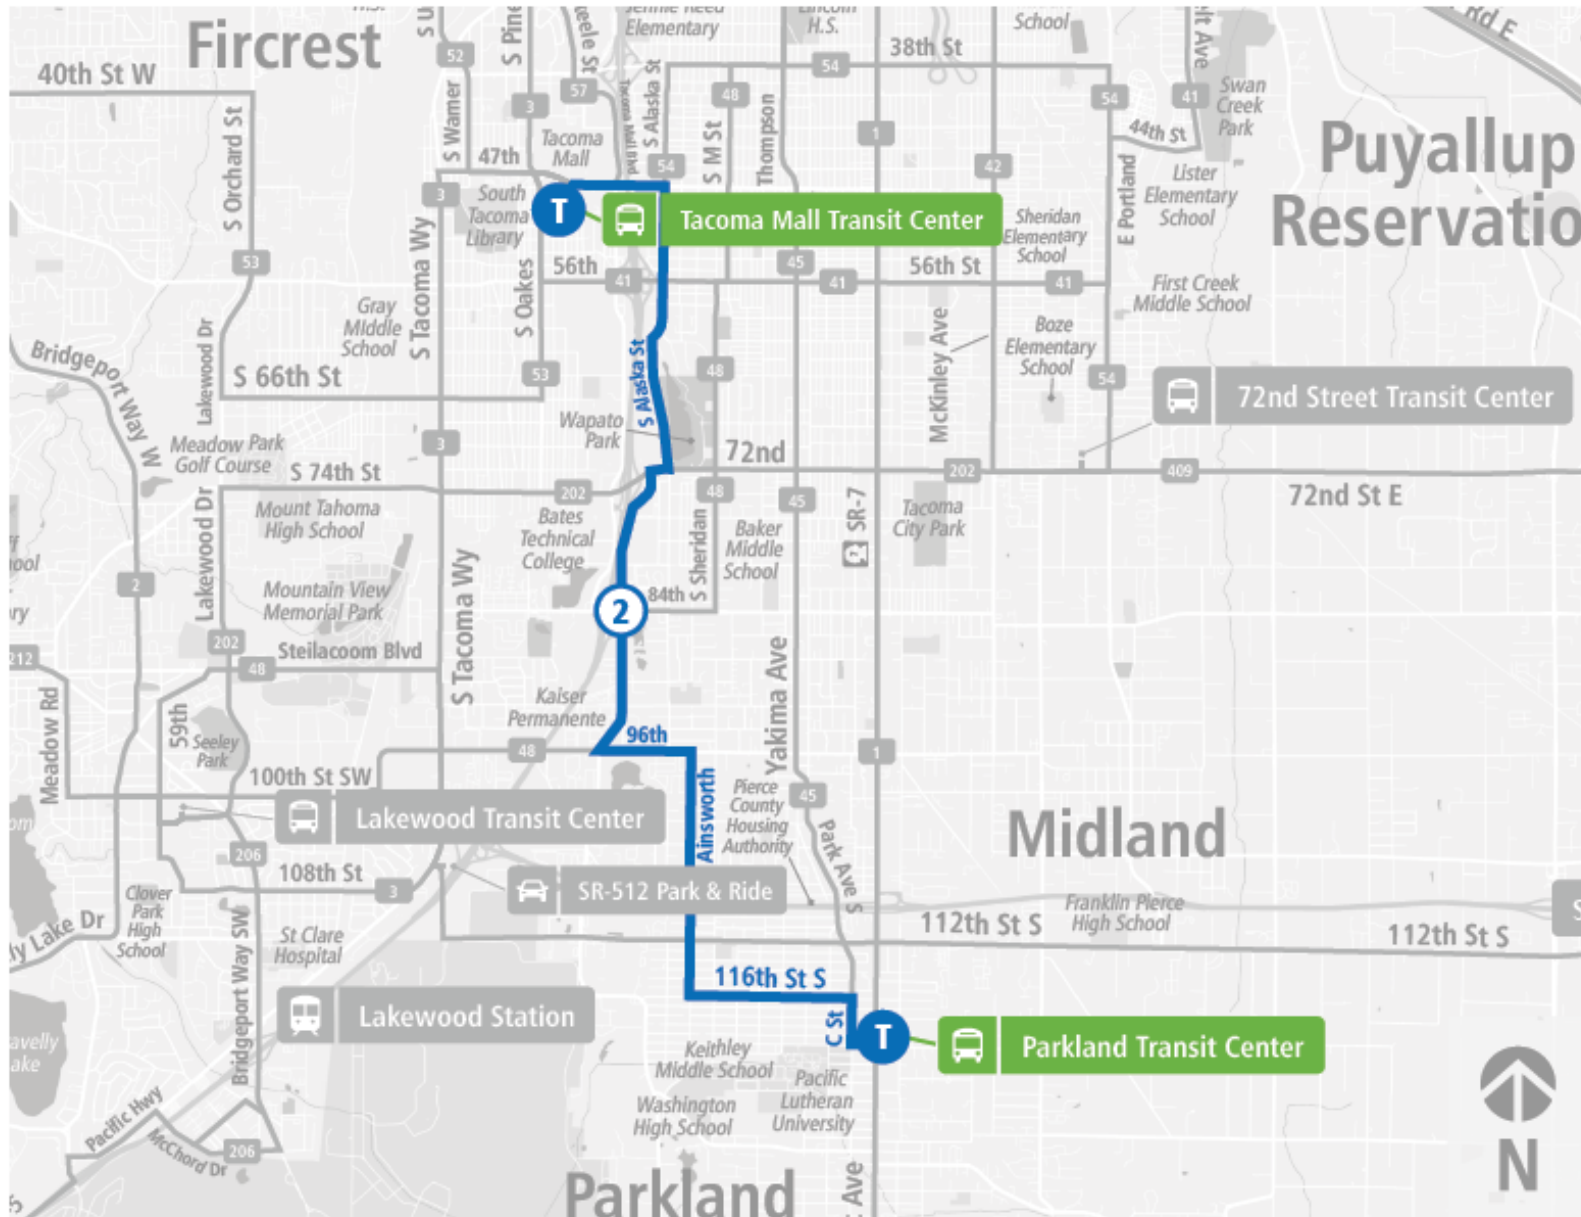

Route 55 Tacoma Mall