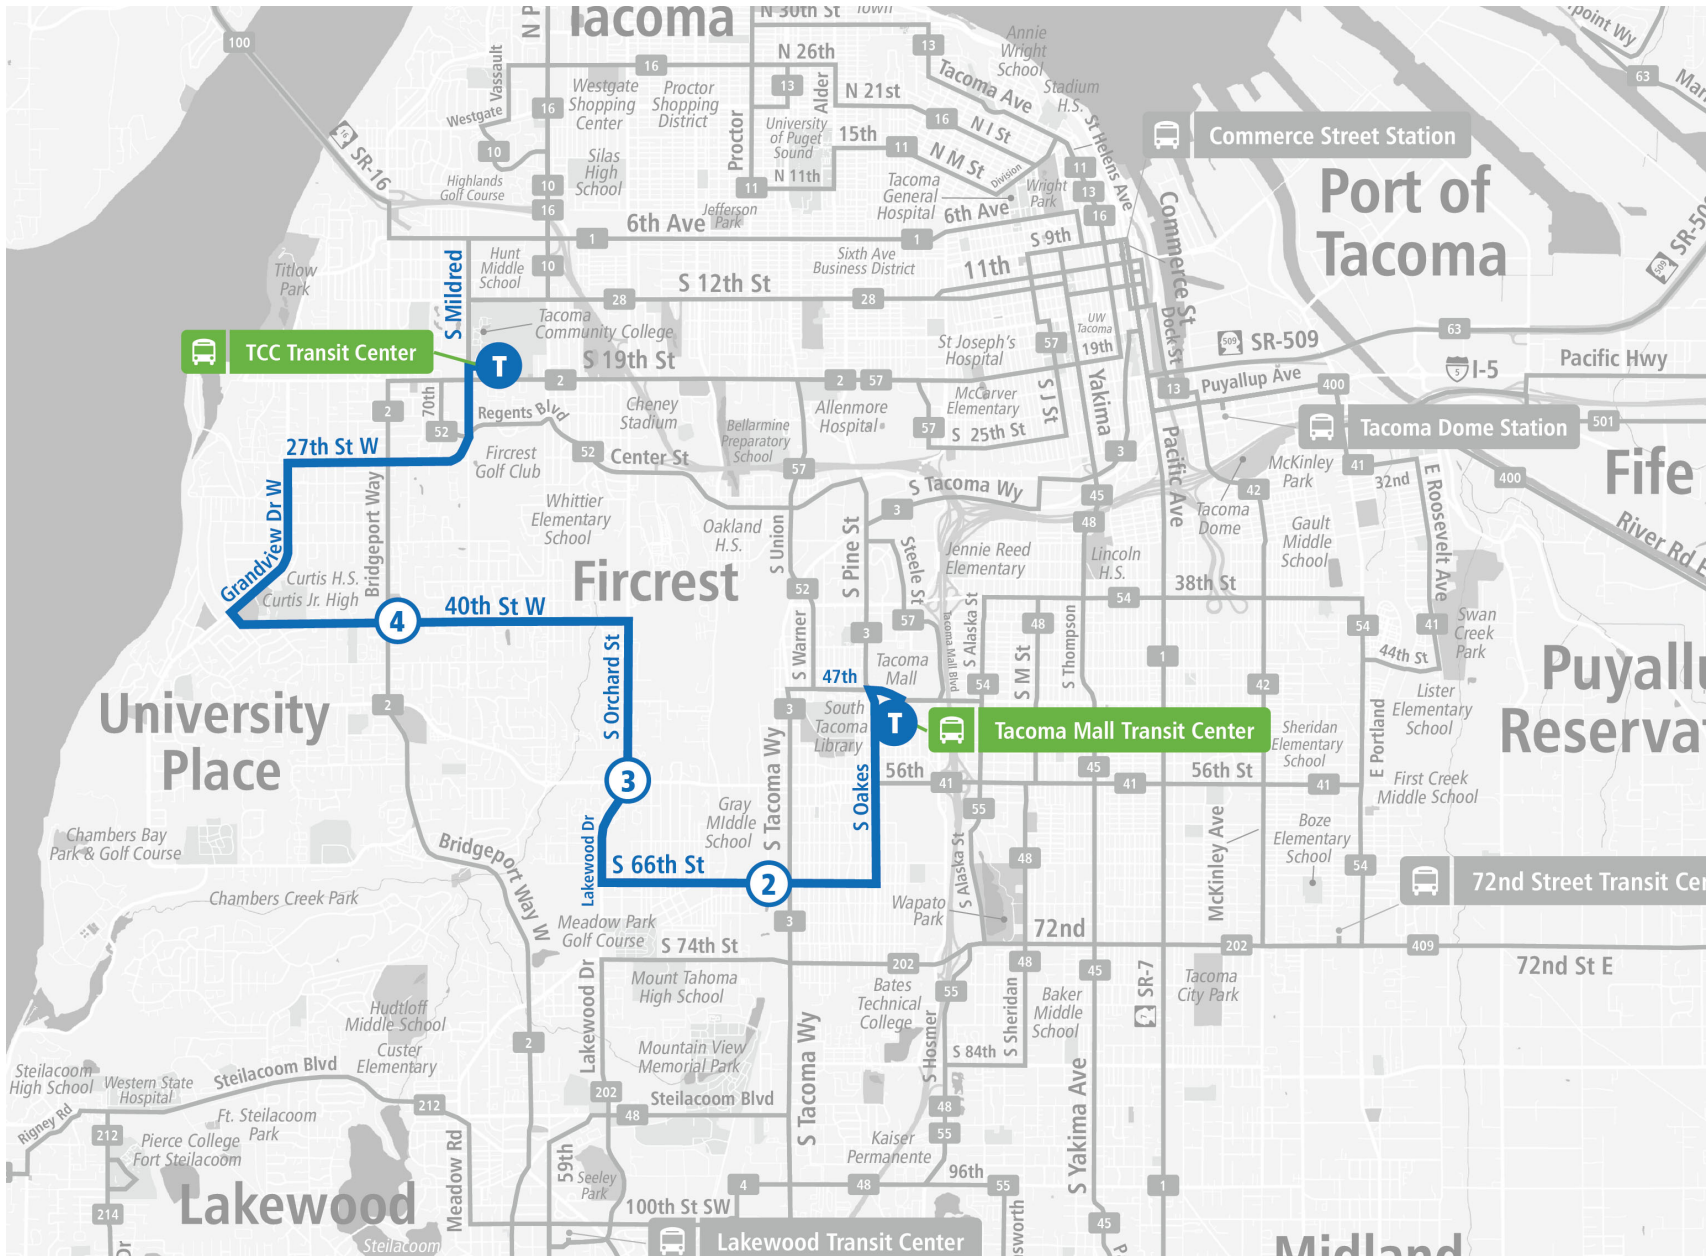

**Route 53 University Place**

Route 53 University Place | TCC TC to Tacoma Mall TC

**WEEKDAY**

TCC TC	40th St W & Bridgeport Wy W	Orchard St W & 56th St S	66th St S & Adams St	Tacoma Mall TC
05:45 AM	05:58 AM	06:05 AM	06:10 AM	06:19 AM
06:15 AM	06:28 AM	06:35 AM	06:40 AM	06:50 AM
06:45 AM	06:59 AM	07:06 AM	07:11 AM	07:21 AM
07:15 AM	07:29 AM	07:36 AM	07:41 AM	07:52 AM
07:45 AM	07:59 AM	08:06 AM	08:11 AM	08:22 AM
08:15 AM	08:29 AM	08:36 AM	08:41 AM	08:52 AM
08:45 AM	08:59 AM	09:06 AM	09:11 AM	09:22 AM
09:15 AM	09:29 AM	09:36 AM	09:41 AM	09:52 AM
09:45 AM	09:59 AM	10:06 AM	10:11 AM	10:22 AM
10:15 AM	10:29 AM	10:36 AM	10:41 AM	10:52 AM
10:45 AM	10:59 AM	11:06 AM	11:11 AM	11:22 AM
11:15 AM	11:29 AM	11:36 AM	11:41 AM	11:53 AM
11:45 AM	11:59 AM	12:06 PM	12:11 PM	12:23 PM
12:15 PM	12:29 PM	12:38 PM	12:43 PM	12:55 PM
12:45 PM	12:59 PM	01:08 PM	01:13 PM	01:25 PM
01:15 PM	01:29 PM	01:38 PM	01:43 PM	01:55 PM
01:45 PM	01:59 PM	02:08 PM	02:13 PM	02:27 PM
02:15 PM	02:29 PM	02:38 PM	02:43 PM	02:57 PM
02:45 PM	02:59 PM	03:08 PM	03:13 PM	03:27 PM
03:15 PM	03:29 PM	03:38 PM	03:43 PM	03:55 PM
03:45 PM	03:59 PM	04:08 PM	04:13 PM	04:25 PM
04:15 PM	04:29 PM	04:38 PM	04:43 PM	04:55 PM
04:45 PM	04:59 PM	05:08 PM	05:13 PM	05:25 PM
05:15 PM	05:29 PM	05:38 PM	05:43 PM	05:54 PM
05:56 PM	06:10 PM	06:19 PM	06:24 PM	06:35 PM
06:56 PM	07:10 PM	07:18 PM	07:23 PM	07:33 PM
07:56 PM	08:10 PM	08:18 PM	08:23 PM	08:33 PM
08:56 PM	09:10 PM	09:18 PM	09:22 PM	09:31 PM
09:56 PM	10:09 PM	10:16 PM	10:20 PM	10:29 PM
TCC TC	40th St W & Bridgeport Wy W	Orchard St W & 56th St S	66th St S & Adams St	Tacoma Mall TC