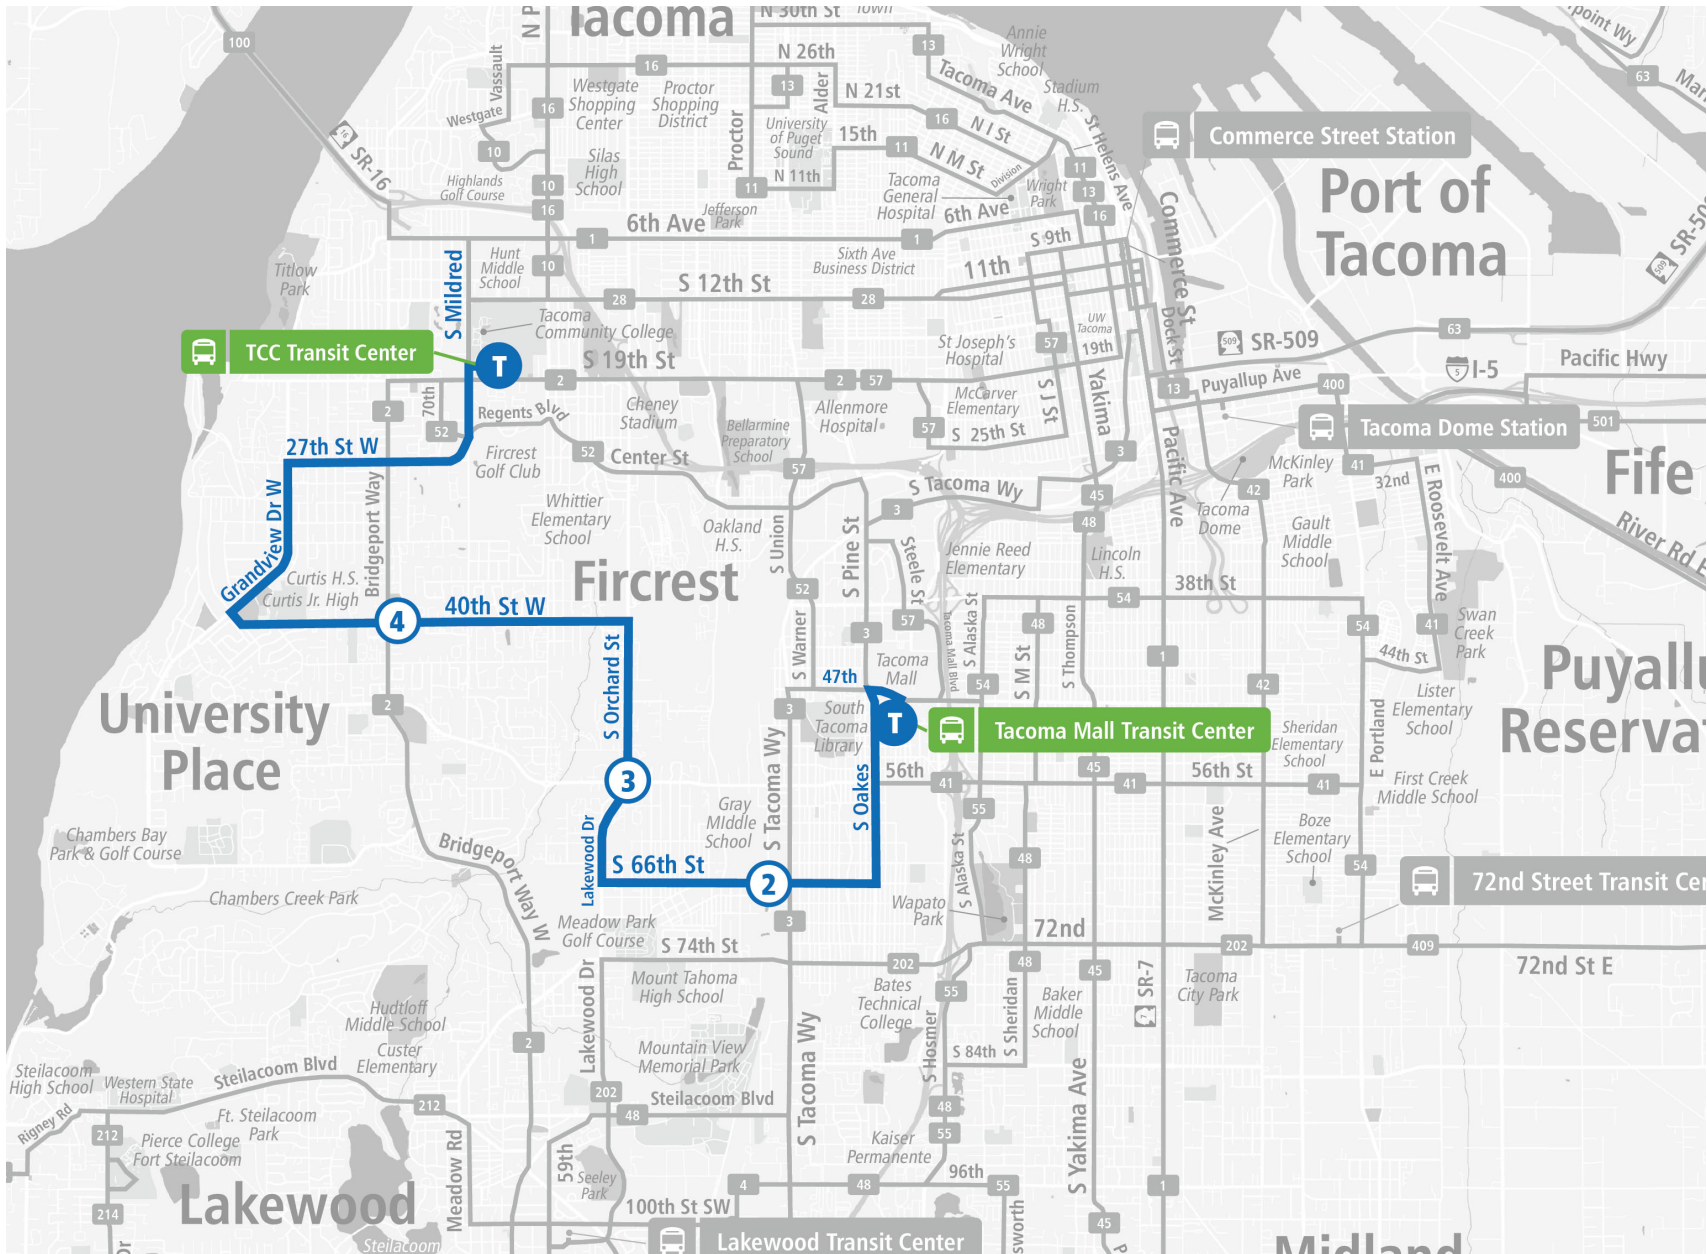

Route 53 University Place

Route 53 University Place | TCC TC to Tacoma Mall TC

WEEKDAY

TCC TC	40th St W & Bridgeport Wy W	Orchard St W & 56th St S	66th St S & Adams St	Tacoma Mall TC
05:45 AM	05:58 AM	06:05 AM	06:10 AM	06:19 AM
06:15 AM	06:28 AM	06:35 AM	06:40 AM	06:50 AM
06:45 AM	06:59 AM	07:06 AM	07:11 AM	07:21 AM
07:15 AM	07:29 AM	07:36 AM	07:41 AM	07:52 AM
07:45 AM	07:59 AM	08:06 AM	08:11 AM	08:22 AM
08:15 AM	08:29 AM	08:36 AM	08:41 AM	08:52 AM
08:45 AM	08:59 AM	09:06 AM	09:11 AM	09:22 AM
09:15 AM	09:29 AM	09:36 AM	09:41 AM	09:52 AM
09:45 AM	09:59 AM	10:06 AM	10:11 AM	10:22 AM
10:15 AM	10:29 AM	10:36 AM	10:41 AM	10:52 AM
10:45 AM	10:59 AM	11:06 AM	11:11 AM	11:22 AM
11:15 AM	11:29 AM	11:36 AM	11:41 AM	11:53 AM
11:45 AM	11:59 AM	12:06 PM	12:11 PM	12:23 PM
12:15 PM	12:29 PM	12:38 PM	12:43 PM	12:55 PM
12:45 PM	12:59 PM	01:08 PM	01:13 PM	01:25 PM
01:15 PM	01:29 PM	01:38 PM	01:43 PM	01:55 PM
01:45 PM	01:59 PM	02:08 PM	02:13 PM	02:27 PM
02:15 PM	02:29 PM	02:38 PM	02:43 PM	02:57 PM
02:45 PM	02:59 PM	03:08 PM	03:13 PM	03:27 PM
03:15 PM	03:29 PM	03:38 PM	03:43 PM	03:55 PM
03:45 PM	03:59 PM	04:08 PM	04:13 PM	04:25 PM
04:15 PM	04:29 PM	04:38 PM	04:43 PM	04:55 PM
04:45 PM	04:59 PM	05:08 PM	05:13 PM	05:25 PM
05:15 PM	05:29 PM	05:38 PM	05:43 PM	05:54 PM
05:56 PM	06:10 PM	06:19 PM	06:24 PM	06:35 PM
06:56 PM	07:10 PM	07:18 PM	07:23 PM	07:33 PM
07:56 PM	08:10 PM	08:18 PM	08:23 PM	08:33 PM
08:56 PM	09:10 PM	09:18 PM	09:22 PM	09:31 PM
09:56 PM	10:09 PM	10:16 PM	10:20 PM	10:29 PM
TCC TC	40th St W & Bridgeport Wy W	Orchard St W & 56th St S	66th St S & Adams St	Tacoma Mall TC