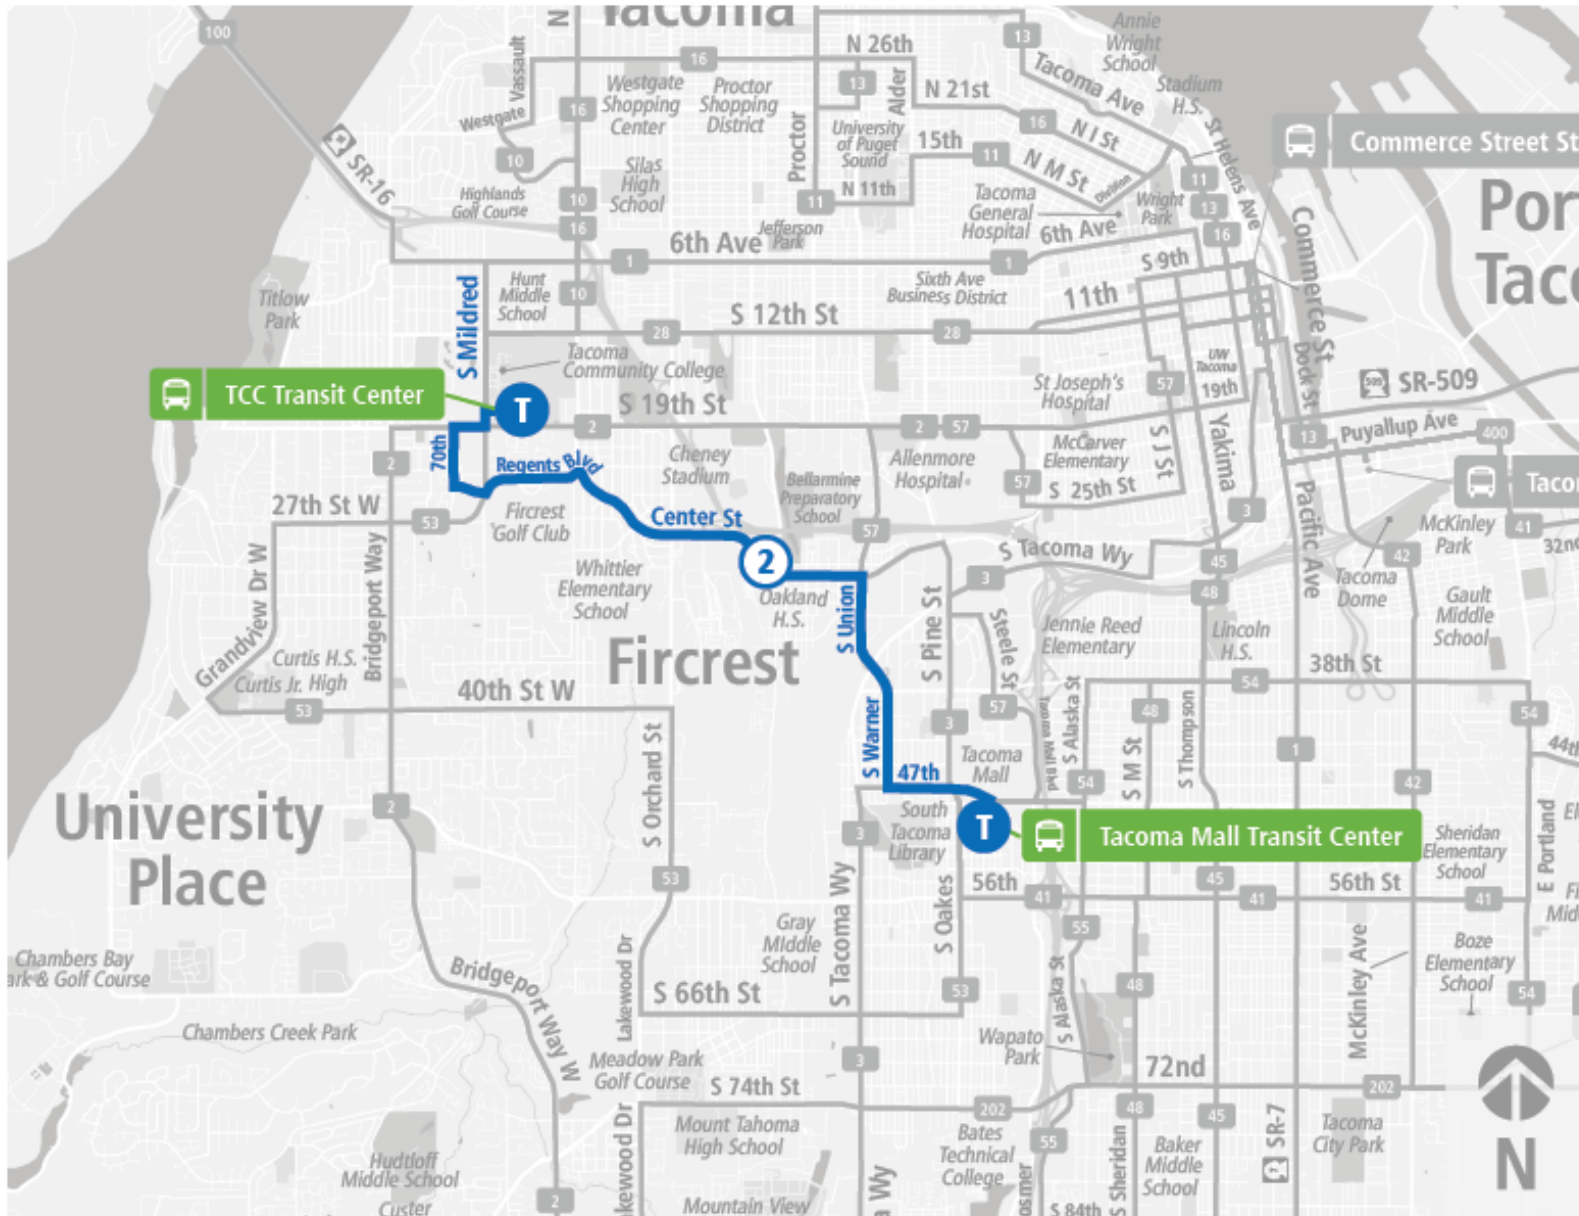

Route 52 Fircrest - TCC