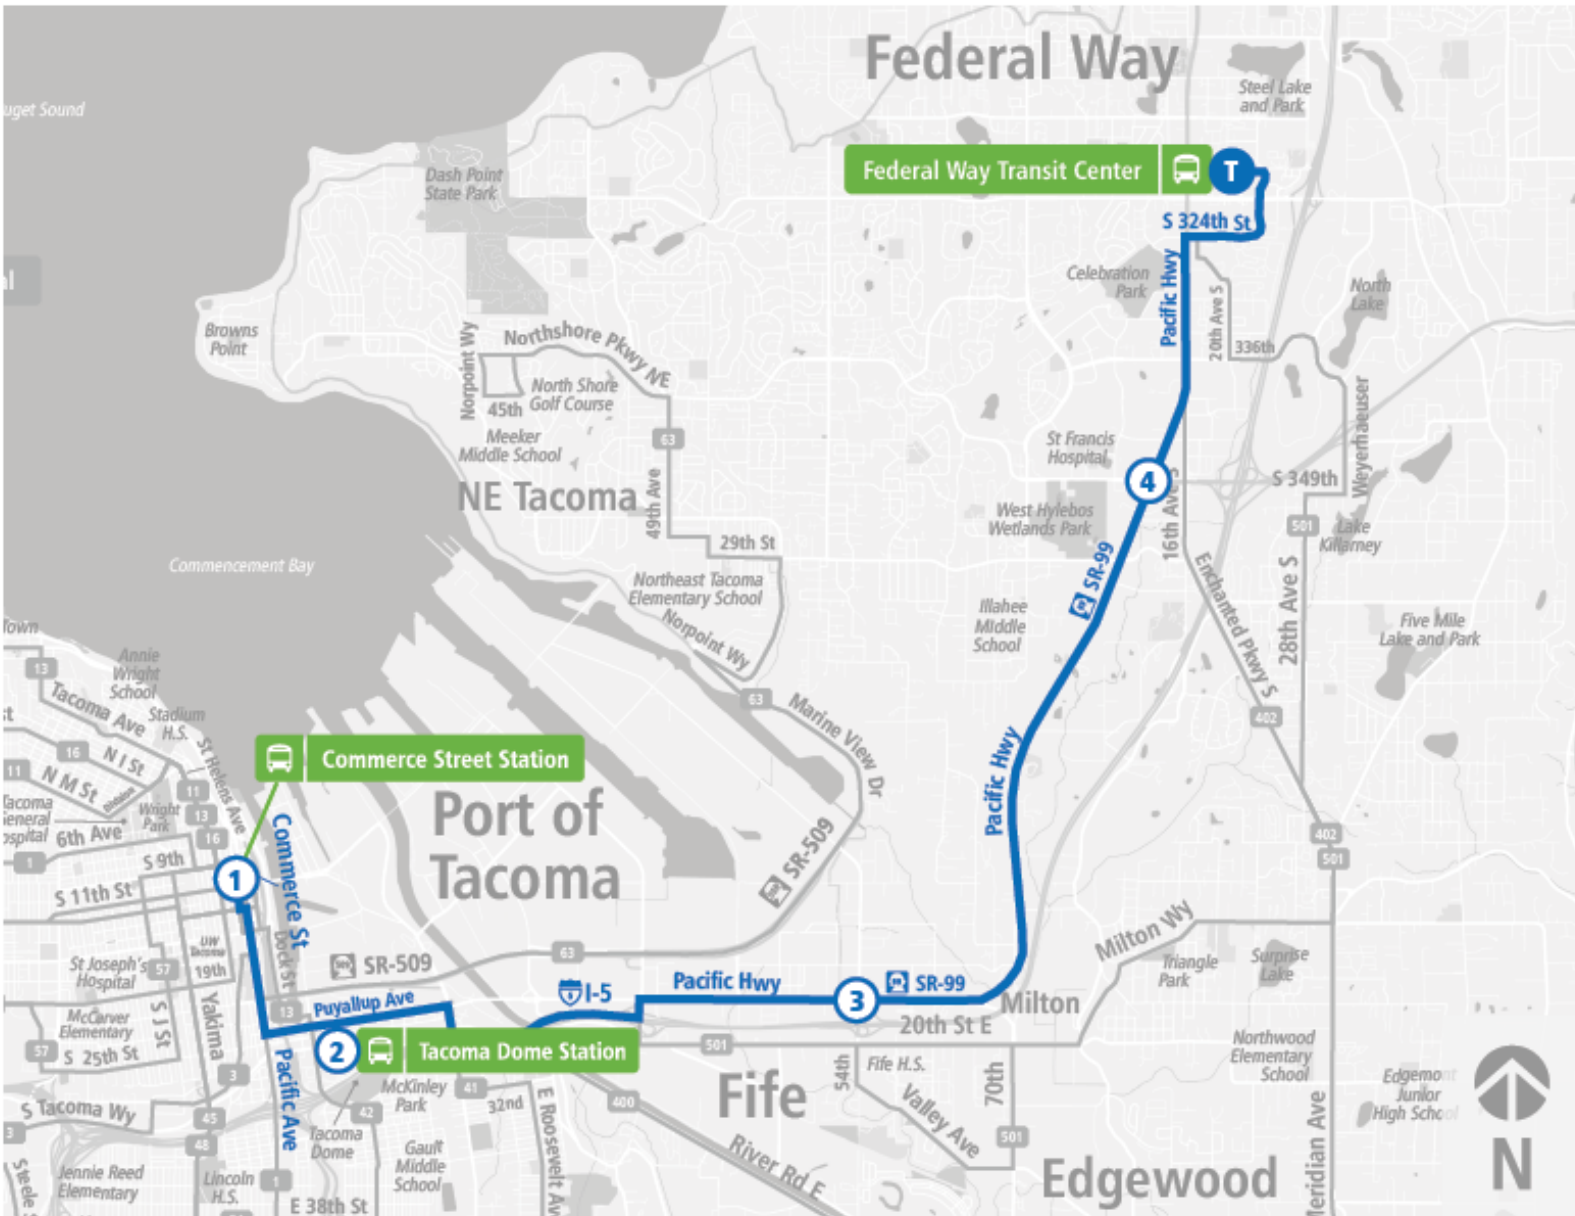

Route 500 Federal Way

Route 500 Federal Way | Commerce St Station - Zone B to Federal Way Tc BAY 1

**WEEKDAY**

Commerce St Station - Zone B	Tacoma Dome Station - Zone C	Pacific Hwy E & 52nd Ave E	Pacific Hwy & S 348th St	Federal Way Tc BAY 1
04:57 AM	05:05 AM	05:17 AM	05:29 AM	05:39 AM
05:57 AM	06:05 AM	06:17 AM	06:29 AM	06:40 AM
07:05 AM	07:14 AM	07:27 AM	07:40 AM	07:53 AM
07:57 AM	08:06 AM	08:19 AM	08:32 AM	08:45 AM
08:57 AM	09:06 AM	09:19 AM	09:32 AM	09:46 AM
09:57 AM	10:06 AM	10:20 AM	10:33 AM	10:49 AM
10:57 AM	11:06 AM	11:20 AM	11:34 AM	11:50 AM
11:57 AM	12:07 PM	12:21 PM	12:35 PM	12:51 PM
12:57 PM	01:07 PM	01:21 PM	01:35 PM	01:51 PM
01:57 PM	02:08 PM	02:23 PM	02:39 PM	02:55 PM
02:57 PM	03:09 PM	03:25 PM	03:41 PM	03:57 PM
03:57 PM	04:10 PM	04:27 PM	04:43 PM	04:59 PM
04:57 PM	05:10 PM	05:25 PM	05:40 PM	05:54 PM
05:57 PM	06:07 PM	06:20 PM	06:35 PM	06:49 PM
06:57 PM	07:06 PM	07:17 PM	07:30 PM	07:44 PM
07:57 PM	08:06 PM	08:17 PM	08:30 PM	08:44 PM
08:57 PM	09:06 PM	09:17 PM	09:30 PM	09:44 PM
09:57 PM	10:06 PM	10:17 PM	10:30 PM	10:44 PM
Commerce St Station - Zone B	Tacoma Dome Station - Zone C	Pacific Hwy E & 52nd Ave E	Pacific Hwy & S 348th St	Federal Way Tc BAY 1