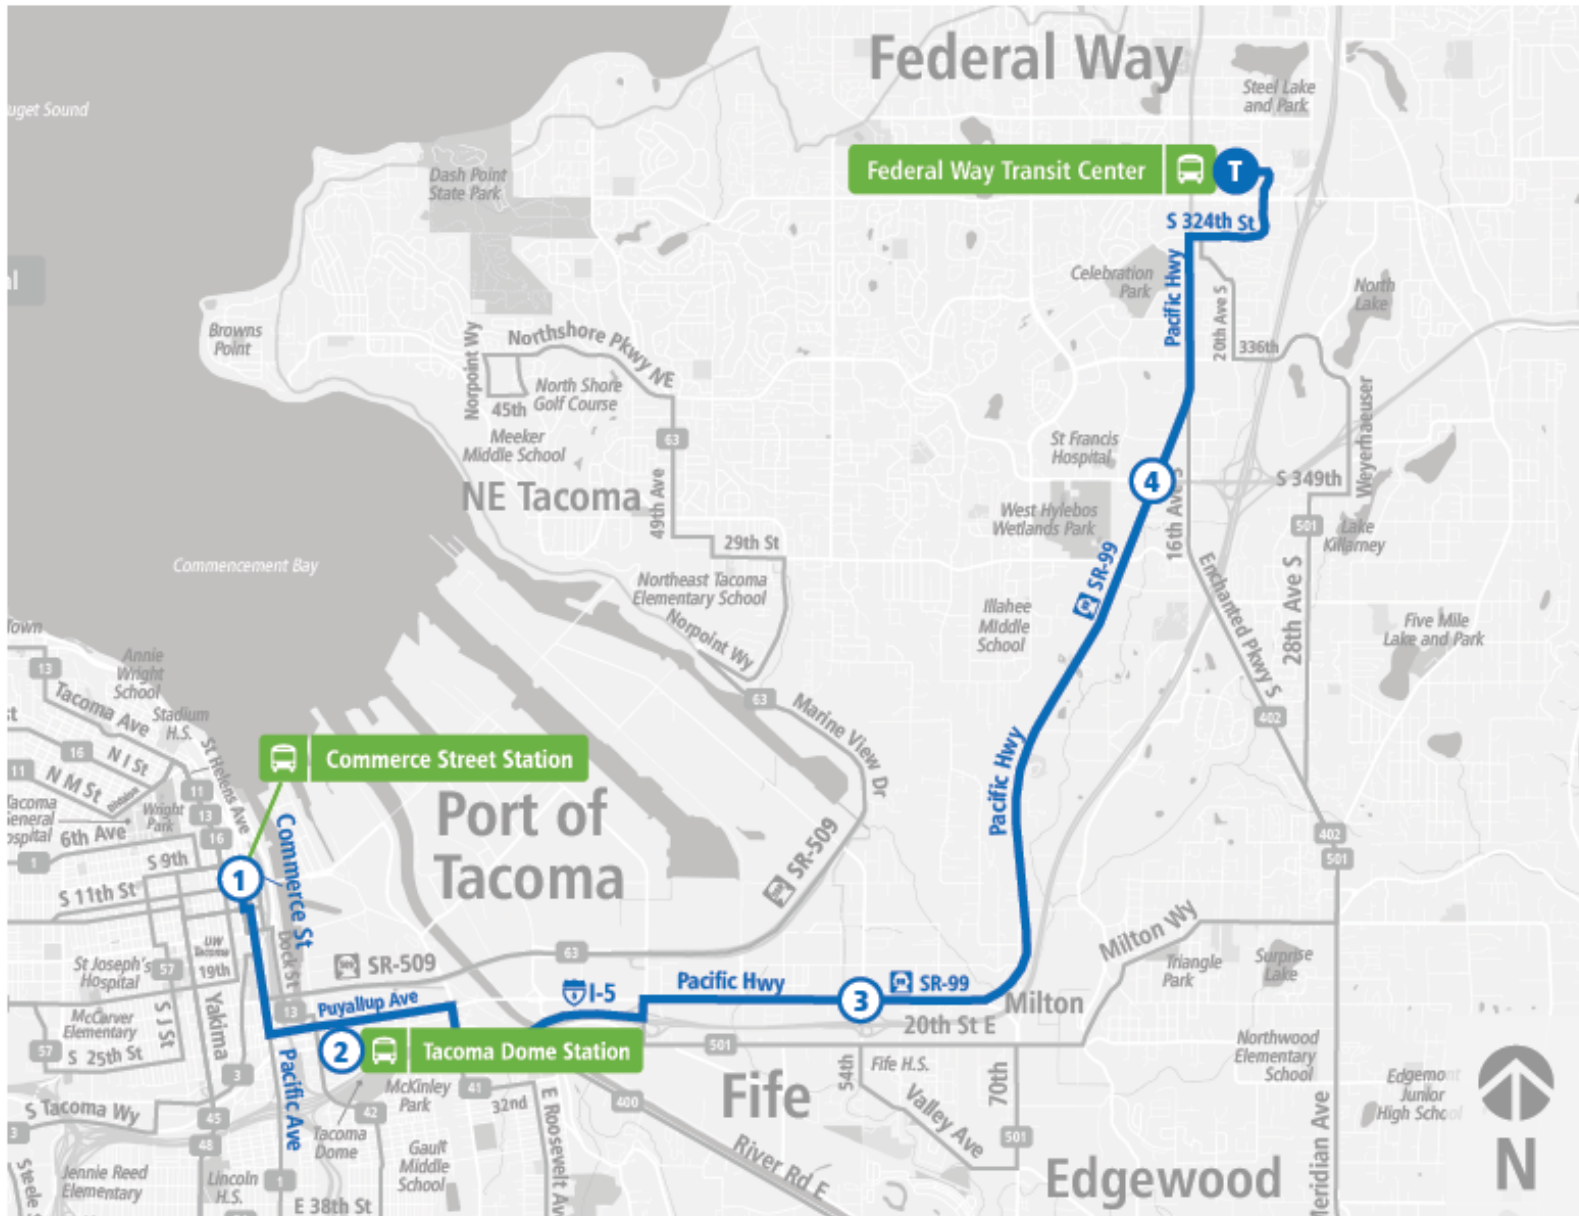

Route 500 Federal Way

Route 500 Federal Way | Commerce St Station - Zone B to Federal Way Tc BAY 1

**WEEKDAY**

Commerce St Station - Zone B	Tacoma Dome Station - Zone C	Pacific Hwy E & 52nd Ave E	Pacific Hwy & S 348th St	Federal Way Tc BAY 1
04:57 AM	05:05 AM	05:17 AM	05:29 AM	05:39 AM
05:57 AM	06:05 AM	06:17 AM	06:29 AM	06:40 AM
07:05 AM	07:14 AM	07:27 AM	07:40 AM	07:53 AM
07:57 AM	08:06 AM	08:19 AM	08:32 AM	08:45 AM
08:57 AM	09:06 AM	09:19 AM	09:32 AM	09:46 AM
09:57 AM	10:06 AM	10:20 AM	10:33 AM	10:49 AM
10:57 AM	11:06 AM	11:20 AM	11:34 AM	11:50 AM
11:57 AM	12:07 PM	12:21 PM	12:35 PM	12:51 PM
12:57 PM	01:07 PM	01:21 PM	01:35 PM	01:51 PM
01:57 PM	02:08 PM	02:23 PM	02:39 PM	02:55 PM
02:57 PM	03:09 PM	03:25 PM	03:41 PM	03:57 PM
03:57 PM	04:10 PM	04:27 PM	04:43 PM	04:59 PM
04:57 PM	05:10 PM	05:25 PM	05:40 PM	05:54 PM
05:57 PM	06:07 PM	06:20 PM	06:35 PM	06:49 PM
06:57 PM	07:06 PM	07:17 PM	07:30 PM	07:44 PM
07:57 PM	08:06 PM	08:17 PM	08:30 PM	08:44 PM
08:57 PM	09:06 PM	09:17 PM	09:30 PM	09:44 PM
09:57 PM	10:06 PM	10:17 PM	10:30 PM	10:44 PM
Commerce St Station - Zone B	Tacoma Dome Station - Zone C	Pacific Hwy E & 52nd Ave E	Pacific Hwy & S 348th St	Federal Way Tc BAY 1