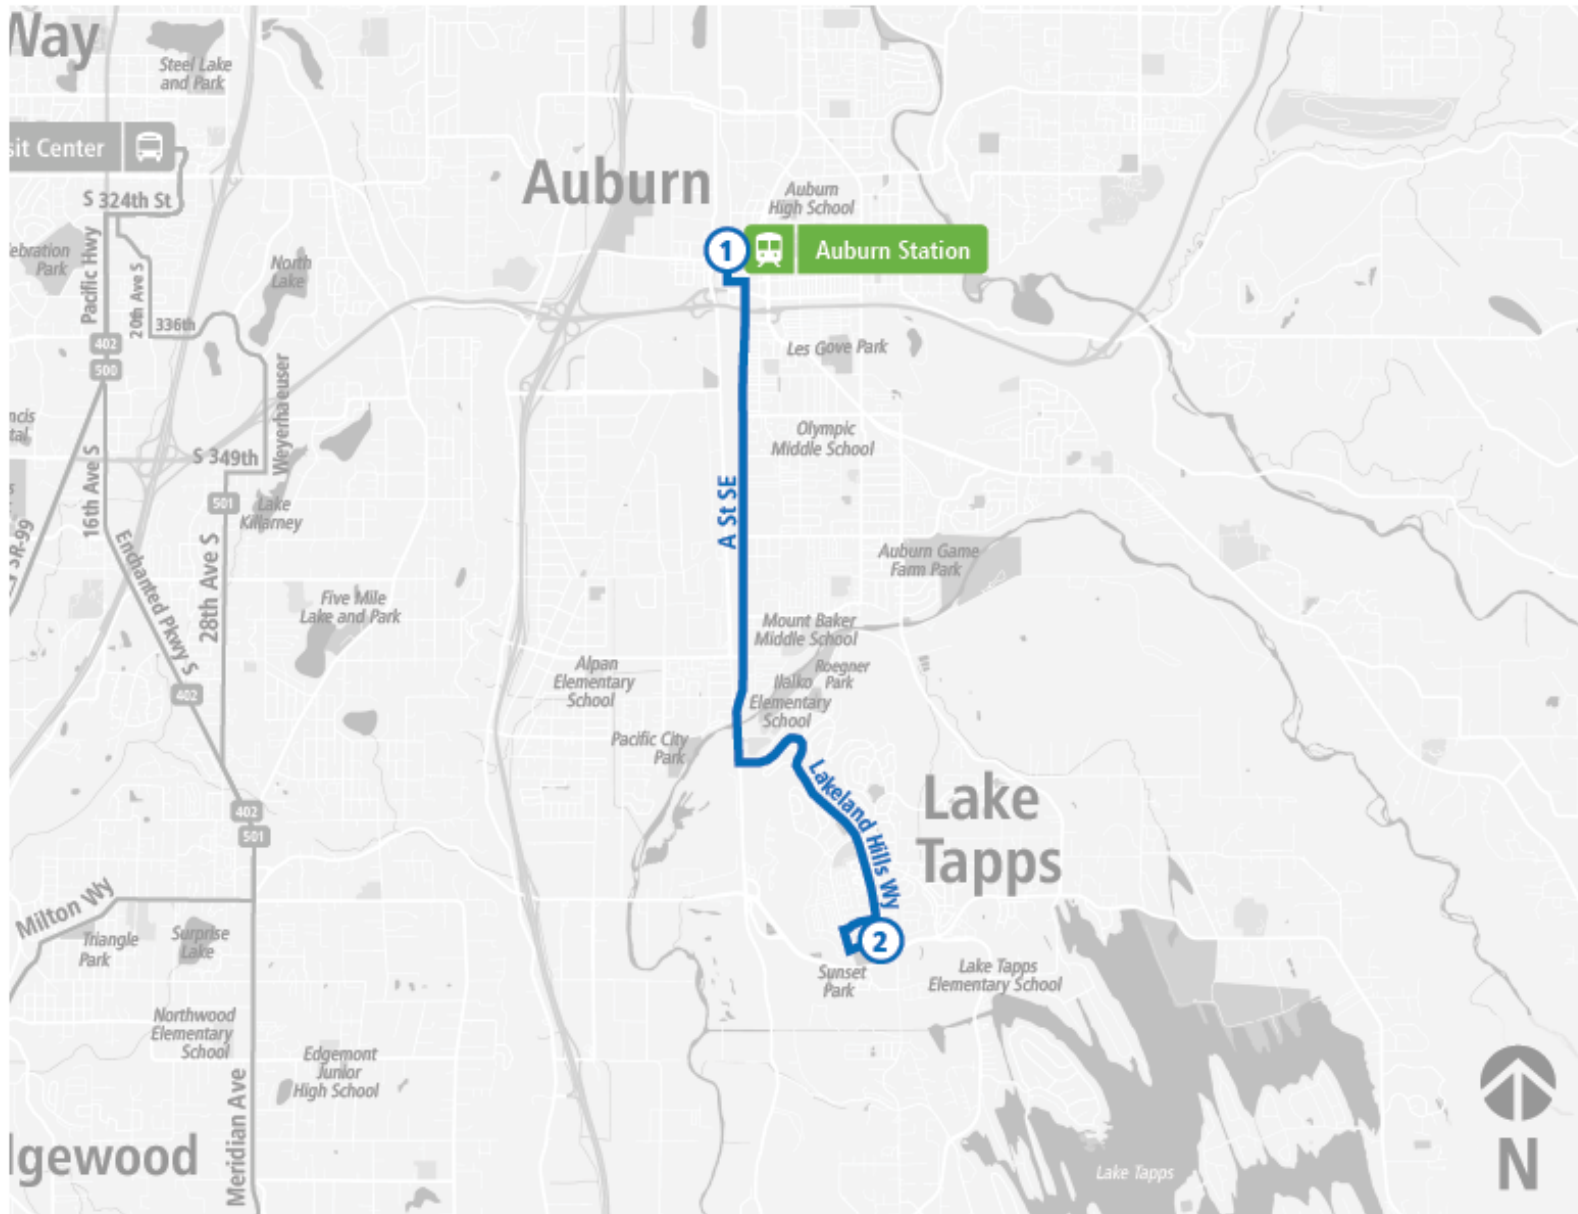

Route 497 Lakeland Hills Express

Route 497 Lakeland Hills Express | 69th St SE & Lakeland Hills Way to Auburn Transit Center BAY 4

WEEKDAY

69th St SE & Lakeland Hills Way	Auburn Transit Center BAY 4
04:49 AM	05:04 AM
05:14 AM	05:29 AM
05:39 AM	05:55 AM
05:59 AM	06:15 AM
06:19 AM	06:35 AM
06:39 AM	06:55 AM
06:59 AM	07:15 AM
07:19 AM	07:35 AM
07:49 AM	08:05 AM
69th St SE & Lakeland Hills Way	Auburn Transit Center BAY 4

Route 497 Lakeland Hills Express | Auburn Transit Center BAY 4 to 69th St SE & Lakeland Hills Way

WEEKDAY

Auburn Transit Center BAY 4	69th St SE & Lakeland Hills Way
03:08 PM *	03:28 PM
04:08 PM *	04:28 PM
04:38 PM *	04:58 PM
05:08 PM *	05:27 PM
05:38 PM *	05:57 PM
06:08 PM *	06:25 PM
06:20 PM *	06:55 PM
07:08 PM *	07:25 PM
Auburn Transit Center BAY 4	69th St SE & Lakeland Hills Way

* These trips will wait for Sounder connections before departing.