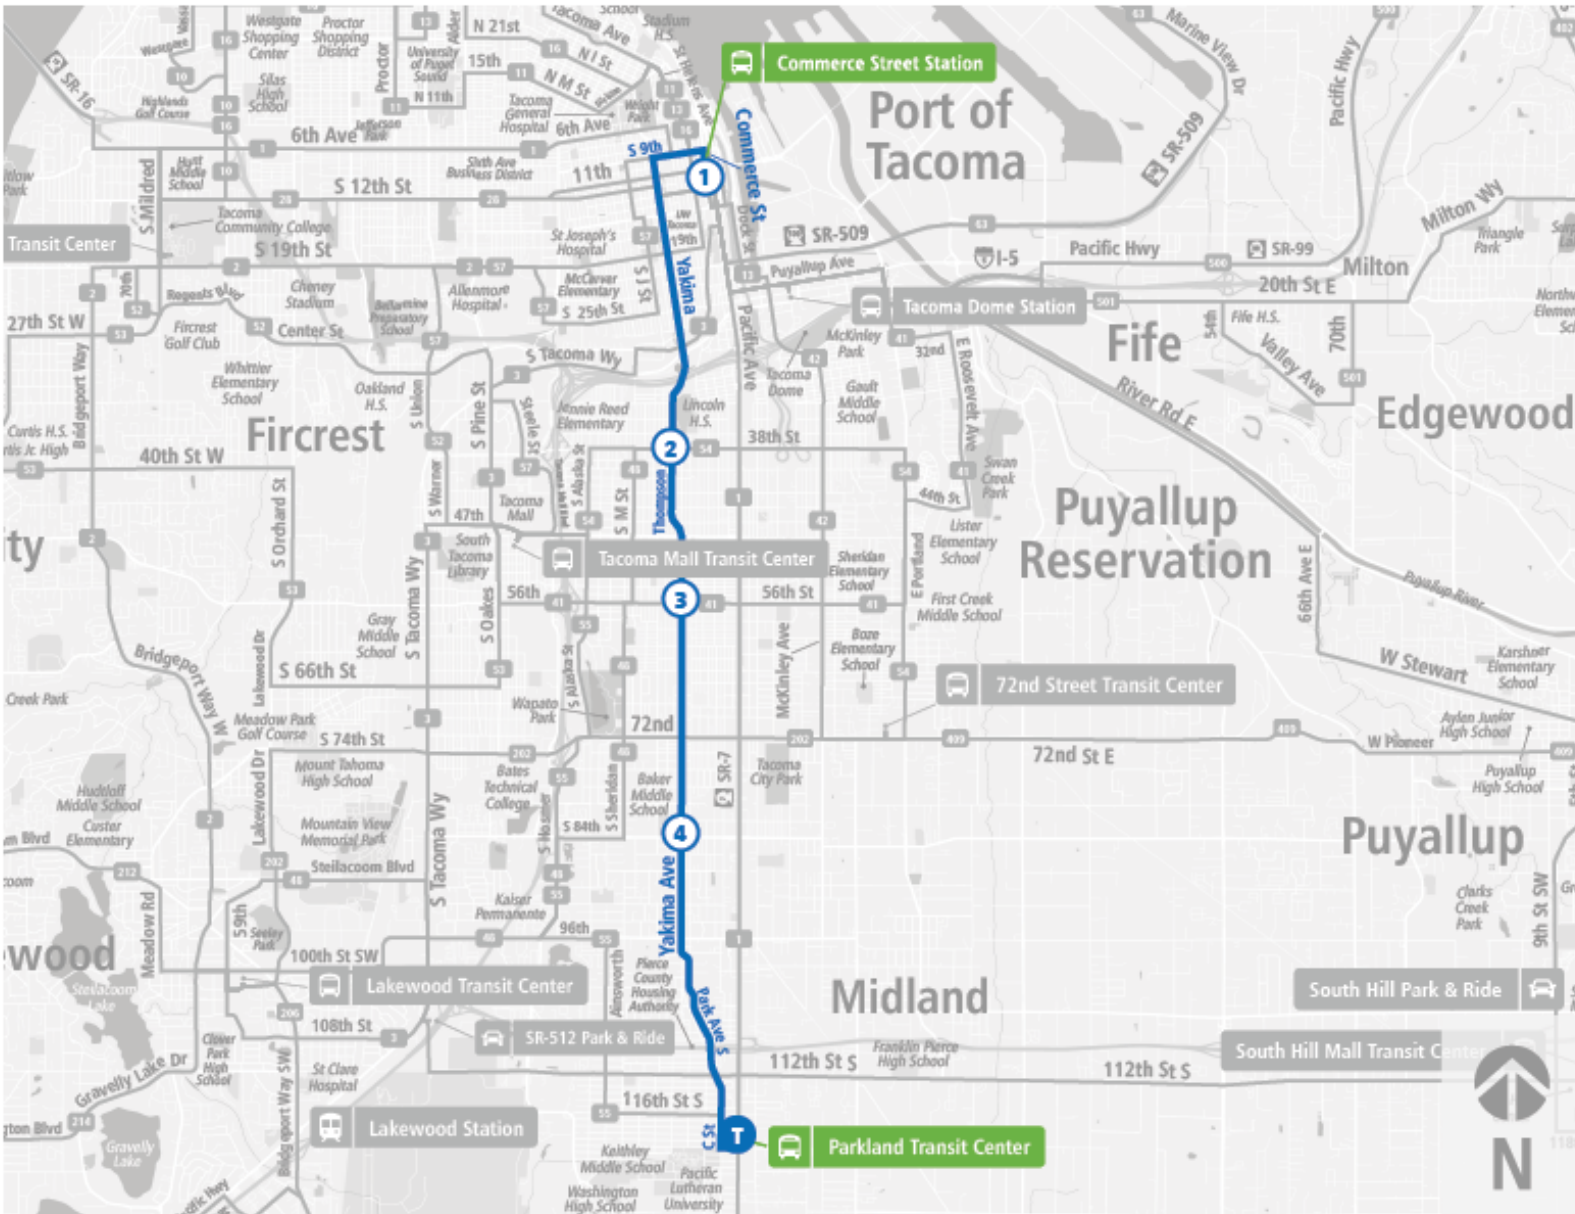

### Route 45 Yakima

Route 45 Yakima | Parkland TC to Commerce St Station - Zone B

**WEEKDAY**

Parkland TC	Yakima Ave S & S 84th St	Yakima Ave S & S 56th St	Thompson Ave & S 38th St	Commerce St Station - Zone B
05:05 AM	05:12 AM	05:18 AM	05:21 AM	05:35 AM
05:45 AM	05:52 AM	05:58 AM	06:01 AM	06:15 AM
06:15 AM	06:22 AM	06:28 AM	06:31 AM	06:46 AM
06:45 AM	06:52 AM	06:58 AM	07:01 AM	07:16 AM
07:15 AM	07:22 AM	07:28 AM	07:32 AM	07:47 AM
07:45 AM	07:52 AM	07:58 AM	08:02 AM	08:17 AM
08:15 AM	08:22 AM	08:28 AM	08:32 AM	08:47 AM
08:45 AM	08:52 AM	08:58 AM	09:02 AM	09:17 AM
09:15 AM	09:22 AM	09:28 AM	09:32 AM	09:47 AM
09:45 AM	09:52 AM	09:58 AM	10:02 AM	10:17 AM
10:15 AM	10:22 AM	10:28 AM	10:32 AM	10:47 AM
10:45 AM	10:52 AM	10:58 AM	11:02 AM	11:17 AM
11:15 AM	11:22 AM	11:28 AM	11:32 AM	11:47 AM
11:45 AM	11:52 AM	11:58 AM	12:02 PM	12:17 PM
12:15 PM	12:22 PM	12:28 PM	12:32 PM	12:47 PM
12:45 PM	12:52 PM	12:58 PM	01:02 PM	01:17 PM
01:15 PM	01:22 PM	01:28 PM	01:32 PM	01:47 PM
01:45 PM	01:52 PM	01:58 PM	02:02 PM	02:17 PM
02:15 PM	02:22 PM	02:28 PM	02:32 PM	02:47 PM
02:45 PM	02:52 PM	02:58 PM	03:02 PM	03:17 PM
03:15 PM	03:22 PM	03:28 PM	03:32 PM	03:47 PM
03:45 PM	03:52 PM	03:58 PM	04:02 PM	04:17 PM
04:15 PM	04:22 PM	04:28 PM	04:32 PM	04:47 PM
04:45 PM	04:52 PM	04:58 PM	05:01 PM	05:16 PM
05:25 PM	05:32 PM	05:38 PM	05:41 PM	05:56 PM
06:25 PM	06:32 PM	06:38 PM	06:41 PM	06:56 PM
07:25 PM	07:32 PM	07:38 PM	07:41 PM	07:56 PM
08:25 PM	08:32 PM	08:37 PM	08:40 PM	08:55 PM
09:25 PM	09:32 PM	09:37 PM	09:40 PM	09:55 PM
Parkland TC	Yakima Ave S & S 84th St	Yakima Ave S & S 56th St	Thompson Ave & S 38th St	Commerce St Station - Zone B