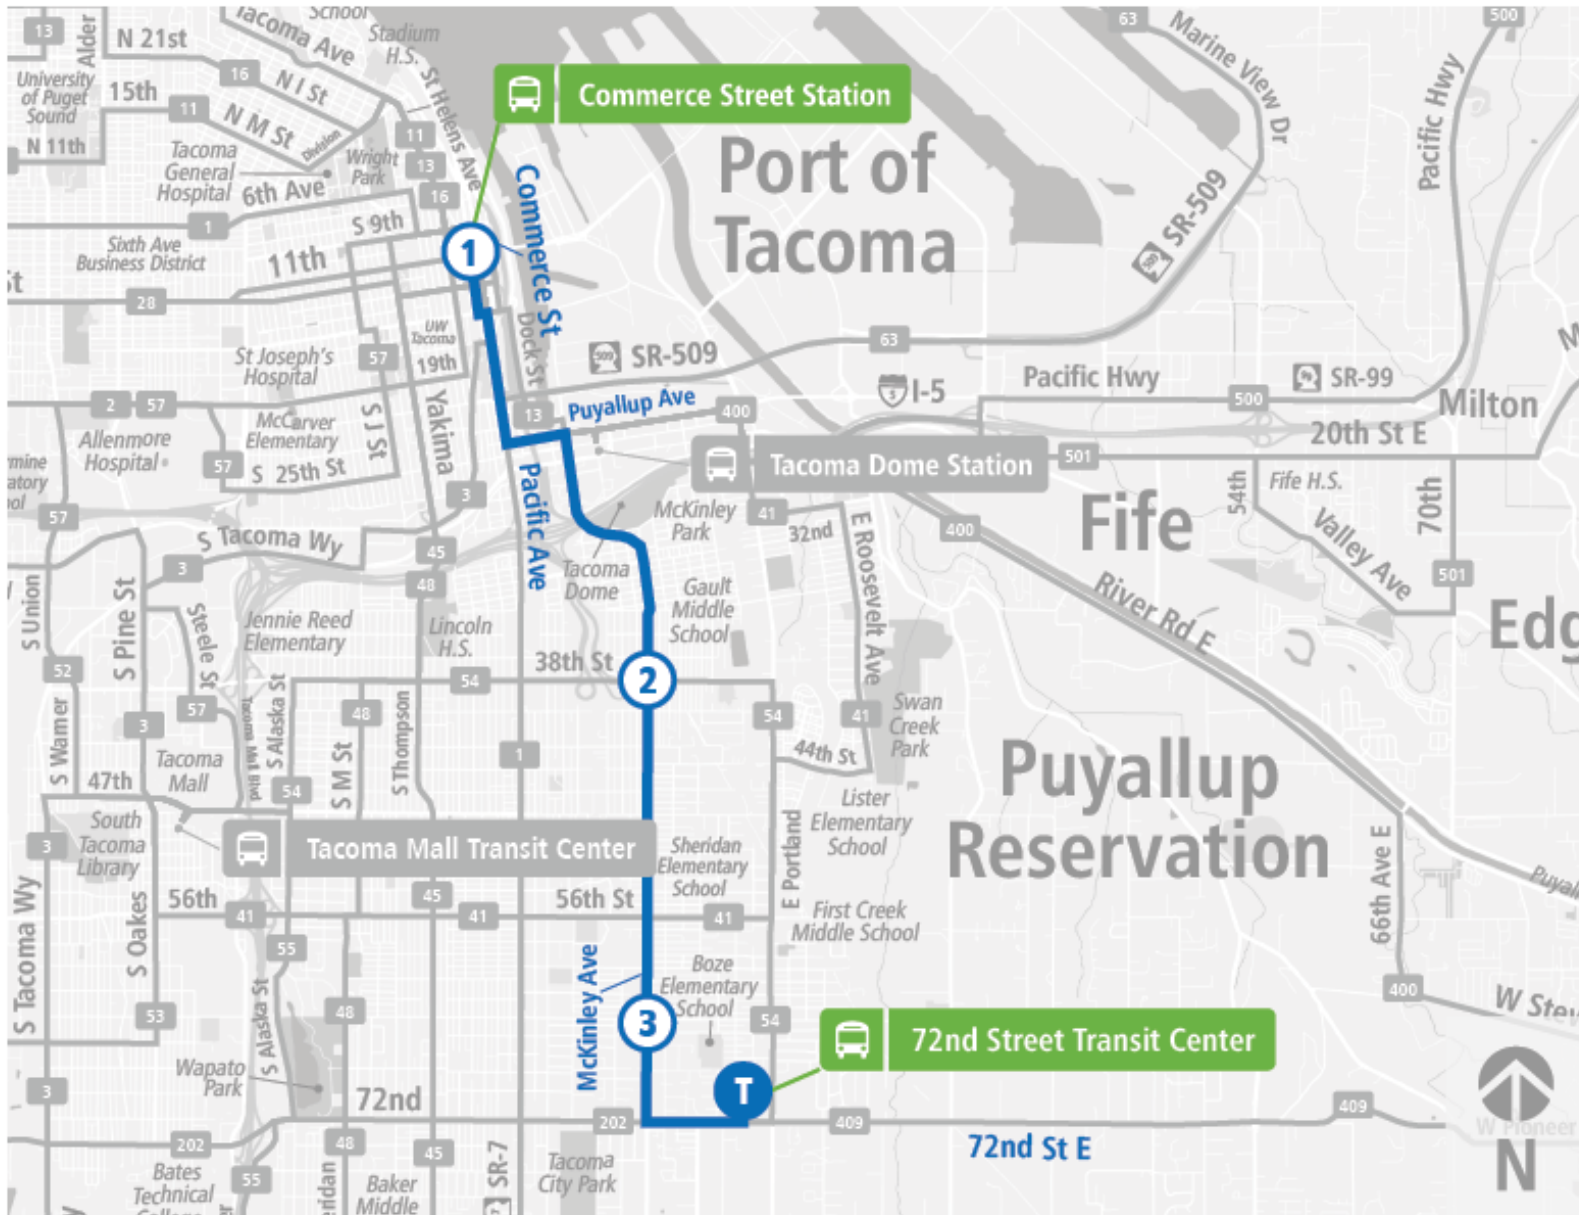

Route 42 McKinley Ave

Route 42 McKinley Ave | 72nd St TC to Commerce St Station - Zone E

**WEEKDAY**

72nd St TC	McKinley Ave & E 64th St	McKinley Ave & E 38th St	Commerce St Station - Zone E
05:10 AM	05:13 AM	05:18 AM	05:33 AM
05:40 AM	05:43 AM	05:48 AM	06:03 AM
06:10 AM	06:13 AM	06:18 AM	06:33 AM
06:40 AM	06:43 AM	06:48 AM	07:05 AM
07:10 AM	07:13 AM	07:18 AM	07:35 AM
07:40 AM	07:43 AM	07:48 AM	08:05 AM
08:10 AM	08:13 AM	08:18 AM	08:35 AM
08:40 AM	08:43 AM	08:48 AM	09:05 AM
09:10 AM	09:13 AM	09:18 AM	09:35 AM
09:40 AM	09:43 AM	09:48 AM	10:05 AM
10:10 AM	10:13 AM	10:18 AM	10:35 AM
10:40 AM	10:43 AM	10:48 AM	11:05 AM
11:10 AM	11:13 AM	11:18 AM	11:35 AM
11:40 AM	11:43 AM	11:48 AM	12:05 PM
12:10 PM	12:13 PM	12:18 PM	12:35 PM
12:40 PM	12:43 PM	12:48 PM	01:05 PM
01:10 PM	01:13 PM	01:18 PM	01:35 PM
01:40 PM	01:43 PM	01:49 PM	02:06 PM
02:10 PM	02:13 PM	02:19 PM	02:36 PM
02:40 PM	02:43 PM	02:49 PM	03:06 PM
03:10 PM	03:13 PM	03:19 PM	03:36 PM
03:40 PM	03:44 PM	03:49 PM	04:06 PM
04:09 PM	04:13 PM	04:18 PM	04:35 PM
04:40 PM	04:44 PM	04:49 PM	05:06 PM
05:10 PM	05:14 PM	05:19 PM	05:36 PM
05:35 PM	05:39 PM	05:44 PM	06:01 PM
06:40 PM	06:44 PM	06:49 PM	07:06 PM
07:40 PM	07:43 PM	07:48 PM	08:04 PM
08:40 PM	08:43 PM	08:48 PM	09:04 PM
09:40 PM	09:43 PM	09:48 PM	10:04 PM

## Route 42 McKinley Ave | Commerce St Station - Zone C to 72nd St TC

**SUNDAY**

<b>Commerce St Station - Zone C</b>	<b>McKinley Ave &amp; E 38th St</b>	<b>McKinley Ave &amp; E 56th St</b>	<b>72nd St TC</b>
09:25 AM	09:36 AM	09:42 AM	09:49 AM
10:25 AM	10:36 AM	10:42 AM	10:49 AM
11:25 AM	11:37 AM	11:43 AM	11:50 AM
12:25 PM	12:37 PM	12:43 PM	12:50 PM
01:25 PM	01:37 PM	01:43 PM	01:50 PM
02:25 PM	02:37 PM	02:43 PM	02:50 PM
03:25 PM	03:37 PM	03:43 PM	03:50 PM
04:25 PM	04:37 PM	04:43 PM	04:50 PM
05:25 PM	05:37 PM	05:43 PM	05:50 PM
06:25 PM	06:37 PM	06:43 PM	06:50 PM
<b>Commerce St Station - Zone C</b>	<b>McKinley Ave &amp; E 38th St</b>	<b>McKinley Ave &amp; E 56th St</b>	<b>72nd St TC</b>