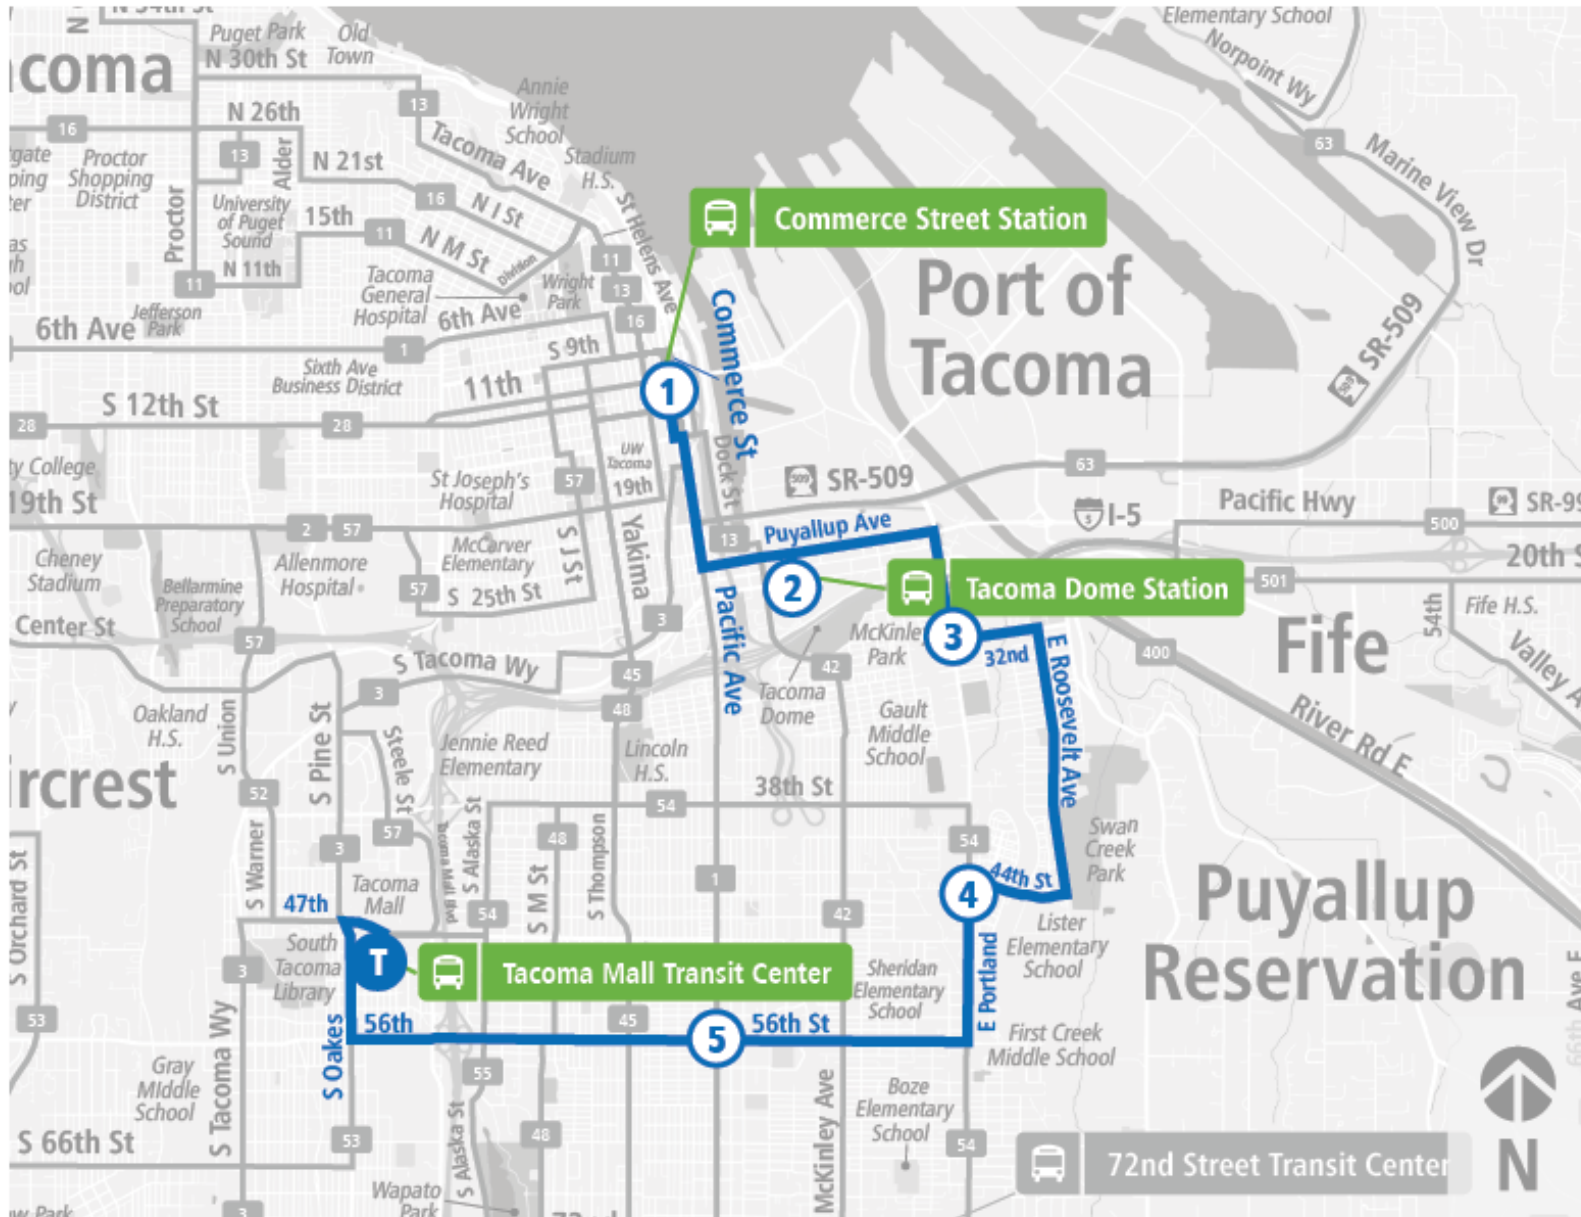

Route 41 S 56th St - Salishan

Route 41 S 56th St - Salishan | Tacoma Mall TC to Commerce St Station - Zone E

WEEKDAY

Tacoma Mall TC	56th St S & Pacific Ave	Portland Ave E & E 44th St	Portland Ave E & E 32nd St	Tacoma Dome Station - Zone D	Commerce St Station - Zone E
05:15 AM	05:24 AM	05:30 AM	05:38 AM	05:44 AM	05:55 AM
05:45 AM	05:54 AM	06:00 AM	06:08 AM	06:14 AM	06:25 AM
06:15 AM	06:24 AM	06:31 AM	06:39 AM	06:45 AM	06:56 AM *
06:45 AM	06:54 AM	07:01 AM	07:09 AM	07:15 AM	07:26 AM
07:15 AM	07:25 AM	07:32 AM	07:40 AM	07:46 AM	07:58 AM
07:45 AM	07:55 AM	08:02 AM	08:10 AM	08:16 AM	08:28 AM *
08:15 AM	08:25 AM	08:32 AM	08:40 AM	08:46 AM	08:58 AM
08:45 AM	08:55 AM	09:02 AM	09:10 AM	09:16 AM	09:28 AM *
09:15 AM	09:25 AM	09:32 AM	09:40 AM	09:46 AM	09:58 AM
09:45 AM	09:55 AM	10:02 AM	10:10 AM	10:16 AM	10:28 AM *
10:15 AM	10:25 AM	10:32 AM	10:40 AM	10:46 AM	10:58 AM
10:45 AM	10:55 AM	11:02 AM	11:11 AM	11:17 AM	11:29 AM *
11:15 AM	11:26 AM	11:33 AM	11:42 AM	11:48 AM	12:00 PM *
11:45 AM	11:56 AM	12:03 PM	12:12 PM	12:18 PM	12:30 PM *
12:15 PM	12:26 PM	12:33 PM	12:42 PM	12:48 PM	01:00 PM *
12:45 PM	12:56 PM	01:04 PM	01:13 PM	01:19 PM	01:31 PM *
01:15 PM	01:26 PM	01:34 PM	01:43 PM	01:49 PM	02:01 PM
01:45 PM	01:56 PM	02:04 PM	02:13 PM	02:19 PM	02:32 PM *
02:15 PM	02:27 PM	02:35 PM	02:44 PM	02:50 PM	03:04 PM
02:45 PM	02:57 PM	03:05 PM	03:14 PM	03:20 PM	03:34 PM *
03:15 PM	03:28 PM	03:36 PM	03:45 PM	03:51 PM	04:06 PM
03:45 PM	03:58 PM	04:06 PM	04:15 PM	04:21 PM	04:36 PM *
04:15 PM	04:28 PM	04:36 PM	04:45 PM	04:51 PM	05:06 PM *
04:45 PM	04:58 PM	05:06 PM	05:14 PM	05:20 PM	05:34 PM *
05:15 PM	05:28 PM	05:35 PM	05:43 PM	05:49 PM	06:01 PM *
06:43 PM	06:54 PM	07:01 PM	07:09 PM	07:15 PM	07:27 PM
07:09 PM	07:19 PM	07:26 PM	07:34 PM	07:40 PM	07:52 PM *
08:11 PM	08:21 PM	08:28 PM	08:36 PM	08:42 PM	08:54 PM *
09:11 PM	09:21 PM	09:27 PM	09:35 PM	09:41 PM	09:51 PM *