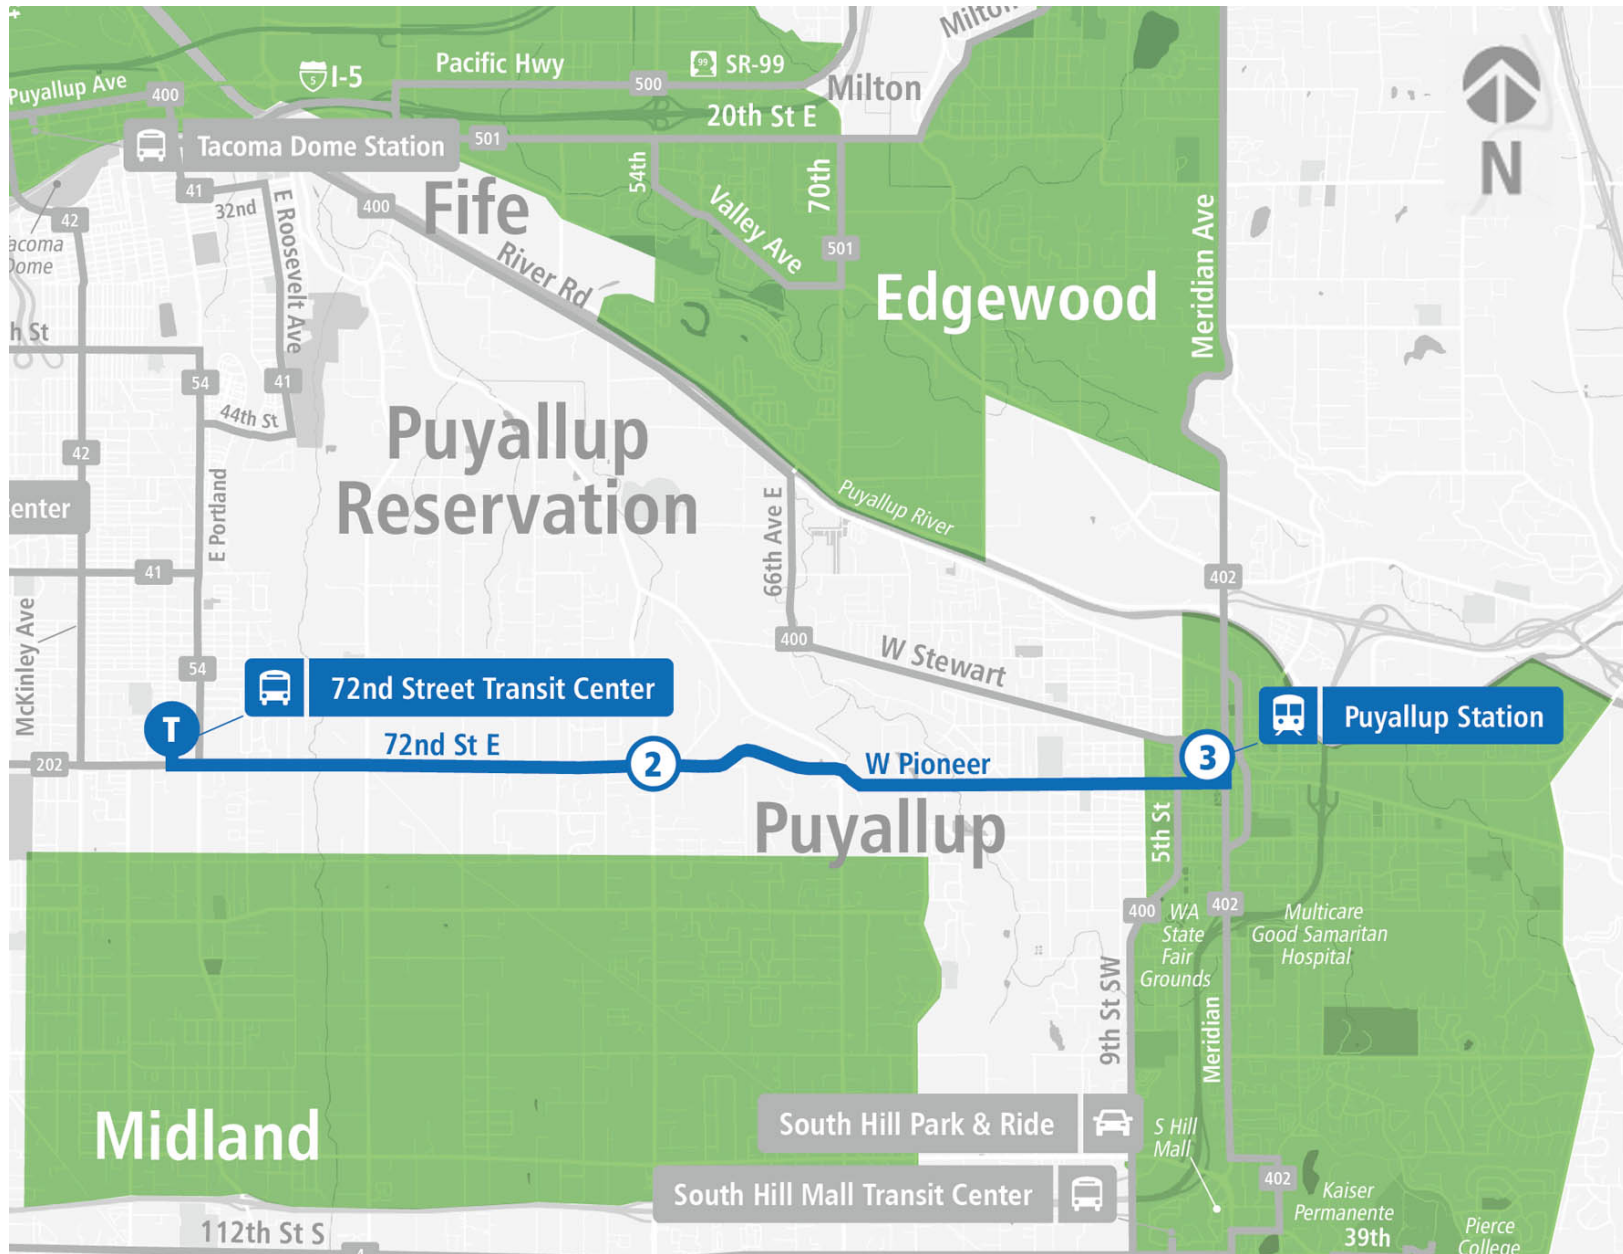

Route 409 Puyallup - 72nd St

Route 409 Puyallup - 72nd St | 72nd St TC to Puyallup Station - Bay 2
WEEKDAY

72nd St TC	72nd St E & Canyon Rd	Puyallup Station - Bay 2
06:10 AM	06:17 AM	06:31 AM
07:10 AM	07:17 AM	07:31 AM
08:10 AM	08:17 AM	08:31 AM
09:10 AM	09:17 AM	09:31 AM
10:10 AM	10:17 AM	10:31 AM
11:10 AM	11:17 AM	11:31 AM
12:10 PM	12:17 PM	12:31 PM
01:10 PM	01:17 PM	01:31 PM
02:10 PM	02:17 PM	02:31 PM
03:10 PM	03:17 PM	03:32 PM
04:10 PM	04:17 PM	04:33 PM
05:10 PM	05:17 PM	05:33 PM
06:10 PM	06:17 PM	06:33 PM
07:10 PM	07:17 PM	07:33 PM
72nd St TC	72nd St E & Canyon Rd	Puyallup Station - Bay 2

Route 409 Puyallup - 72nd St | Puyallup Station - Bay 2 to 72nd St TC
WEEKDAY

Puyallup Station - Bay 2	72nd St E & Canyon Rd	72nd St TC
06:42 AM	06:52 AM	06:59 AM
07:42 AM	07:52 AM	07:59 AM
08:42 AM	08:52 AM	08:59 AM
09:42 AM	09:52 AM	09:59 AM
10:42 AM	10:52 AM	10:59 AM
11:42 AM	11:52 AM	11:59 AM
12:42 PM	12:54 PM	01:01 PM
01:42 PM	01:54 PM	02:01 PM
02:42 PM	02:55 PM	03:03 PM
03:42 PM	03:55 PM	04:03 PM
04:42 PM	04:55 PM	05:03 PM
05:42 PM	05:53 PM	06:01 PM *
06:42 PM	06:53 PM	07:01 PM *
07:42 PM	07:53 PM	08:01 PM *
Puyallup Station - Bay 2	72nd St E & Canyon Rd	72nd St TC

* These trips do not continue as Route 202

Route 409 Puyallup - 72nd St | 72nd St TC to Puyallup Station - Bay 2

SATURDAY

72nd St TC	72nd St E & Canyon Rd	Puyallup Station - Bay 2
09:46 AM	09:52 AM	10:07 AM
10:46 AM	10:52 AM	11:07 AM
11:46 AM	11:52 AM	12:07 PM
12:46 PM	12:52 PM	01:07 PM
01:46 PM	01:52 PM	02:07 PM
02:46 PM	02:52 PM	03:07 PM
03:46 PM	03:52 PM	04:07 PM
04:46 PM	04:52 PM	05:07 PM
05:46 PM	05:52 PM	06:07 PM
72nd St TC	72nd St E & Canyon Rd	Puyallup Station - Bay 2