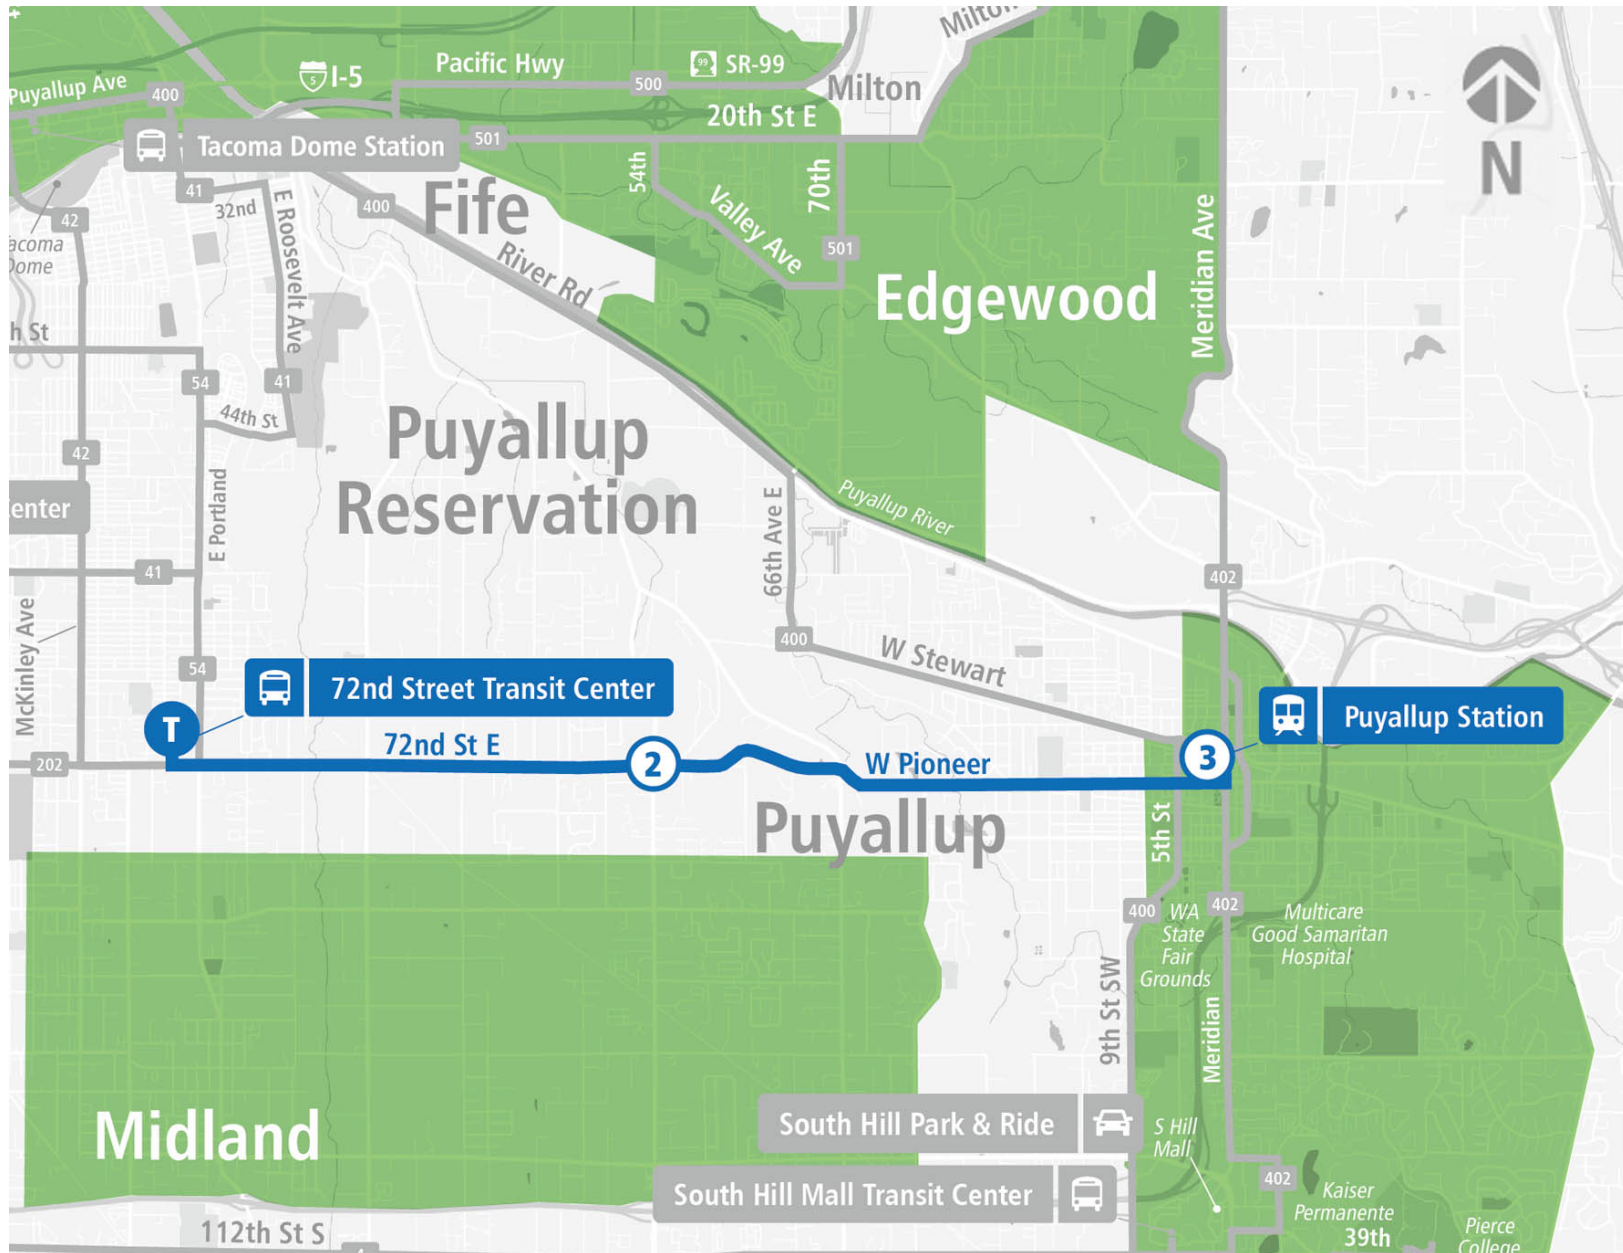

Route 409 Puyallup - 72nd St

Route 409 Puyallup - 72nd St | 72nd St TC to Puyallup Station - Bay 2

WEEKDAY

72nd St TC	72nd St E & Canyon Rd	Puyallup Station - Bay 2
06:10 AM	06:17 AM	06:31 AM
07:10 AM	07:17 AM	07:31 AM
08:10 AM	08:17 AM	08:31 AM
09:10 AM	09:17 AM	09:31 AM
10:10 AM	10:17 AM	10:31 AM
11:10 AM	11:17 AM	11:31 AM
12:10 PM	12:17 PM	12:31 PM
01:10 PM	01:17 PM	01:31 PM
02:10 PM	02:17 PM	02:31 PM
03:10 PM	03:17 PM	03:32 PM
04:10 PM	04:17 PM	04:33 PM
05:10 PM	05:17 PM	05:33 PM
06:10 PM	06:17 PM	06:33 PM
07:10 PM	07:17 PM	07:33 PM
72nd St TC	72nd St E & Canyon Rd	Puyallup Station - Bay 2

Route 409 Puyallup - 72nd St | Puyallup Station - Bay 2 to 72nd St TC
WEEKDAY

Puyallup Station - Bay 2	72nd St E & Canyon Rd	72nd St TC
06:42 AM	06:52 AM	06:59 AM
07:42 AM	07:52 AM	07:59 AM
08:42 AM	08:52 AM	08:59 AM
09:42 AM	09:52 AM	09:59 AM
10:42 AM	10:52 AM	10:59 AM
11:42 AM	11:52 AM	11:59 AM
12:42 PM	12:54 PM	01:01 PM
01:42 PM	01:54 PM	02:01 PM
02:42 PM	02:55 PM	03:03 PM
03:42 PM	03:55 PM	04:03 PM
04:42 PM	04:55 PM	05:03 PM
05:42 PM	05:53 PM	06:01 PM *
06:42 PM	06:53 PM	07:01 PM *
07:42 PM	07:53 PM	08:01 PM *
Puyallup Station - Bay 2	72nd St E & Canyon Rd	72nd St TC

* These trips do not continue as Route 202

Route 409 Puyallup - 72nd St | 72nd St TC to Puyallup Station - Bay 2

SATURDAY

72nd St TC	72nd St E & Canyon Rd	Puyallup Station - Bay 2
09:46 AM	09:52 AM	10:07 AM
10:46 AM	10:52 AM	11:07 AM
11:46 AM	11:52 AM	12:07 PM
12:46 PM	12:52 PM	01:07 PM
01:46 PM	01:52 PM	02:07 PM
02:46 PM	02:52 PM	03:07 PM
03:46 PM	03:52 PM	04:07 PM
04:46 PM	04:52 PM	05:07 PM
05:46 PM	05:52 PM	06:07 PM
72nd St TC	72nd St E & Canyon Rd	Puyallup Station - Bay 2