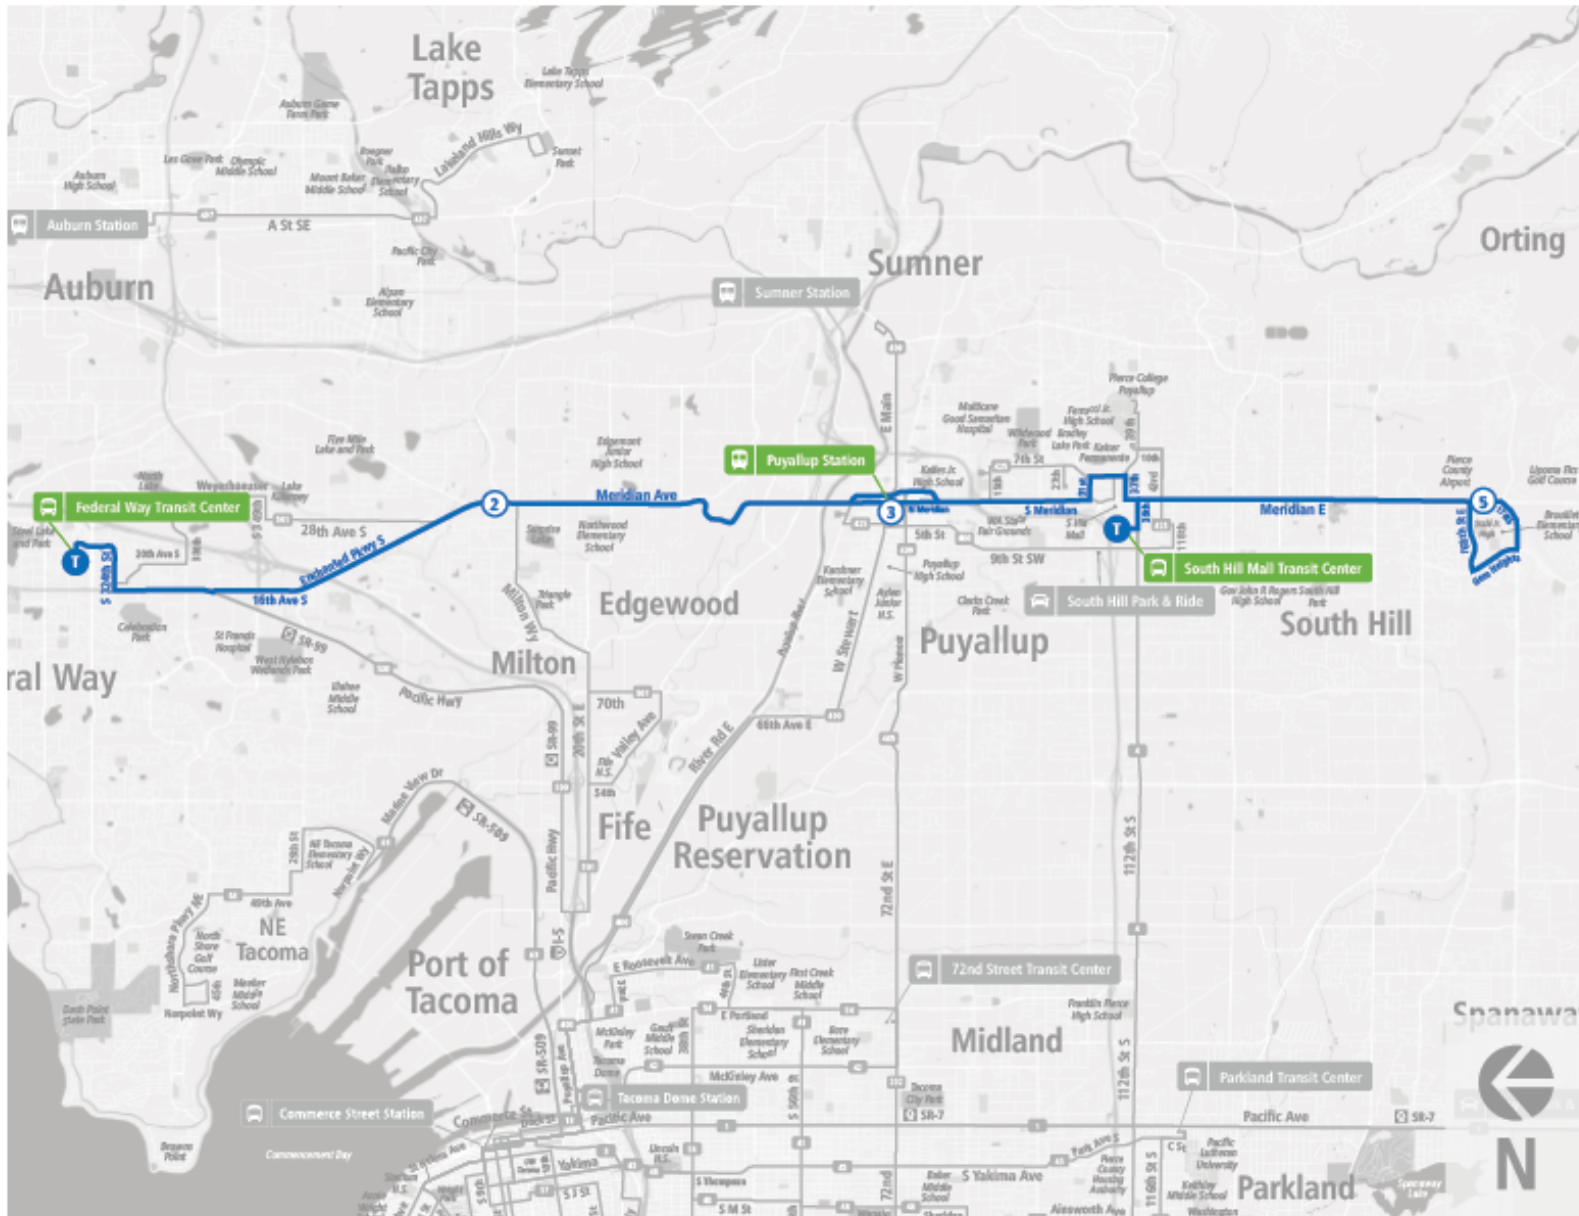

## Route 402 Meridian

Route 402 Meridian | Meridian E & 171st St Ct E to Federal Way Tc BAY 1

**WEEKDAY**

Meridian E & 171st St Ct E	South Hill Mall TC	Puyallup Station - Bay 1	Meridian E & Emerald St	Federal Way Tc BAY 1
05:30 AM	05:52 AM	06:10 AM	06:25 AM	06:45 AM
06:00 AM	06:22 AM	06:40 AM	06:55 AM	07:15 AM
06:30 AM	06:54 AM	07:12 AM	07:27 AM	07:50 AM
07:00 AM	07:25 AM	07:43 AM	07:58 AM	08:22 AM
08:00 AM	08:25 AM	08:43 AM	08:58 AM	09:22 AM
09:00 AM	09:25 AM	09:46 AM	10:01 AM	10:25 AM
10:00 AM	10:25 AM	10:46 AM	11:01 AM	11:25 AM
11:00 AM	11:29 AM	11:50 AM	12:05 PM	12:30 PM
12:00 PM	12:31 PM	12:52 PM	01:07 PM	01:33 PM
01:00 PM	01:31 PM	01:53 PM	02:08 PM	02:35 PM
02:00 PM	02:31 PM	02:53 PM	03:08 PM	03:35 PM
03:00 PM	03:28 PM	03:50 PM	04:05 PM	04:32 PM
04:00 PM	04:28 PM	04:50 PM	05:05 PM	05:32 PM
05:00 PM	05:27 PM	05:47 PM	06:01 PM	06:27 PM
06:00 PM	06:26 PM	06:45 PM	06:59 PM	07:25 PM
07:00 PM	07:23 PM	07:41 PM	07:54 PM	08:16 PM
08:00 PM	08:22 PM	08:40 PM	08:53 PM	09:15 PM
Meridian E & 171st St Ct E	South Hill Mall TC	Puyallup Station - Bay 1	Meridian E & Emerald St	Federal Way Tc BAY 1