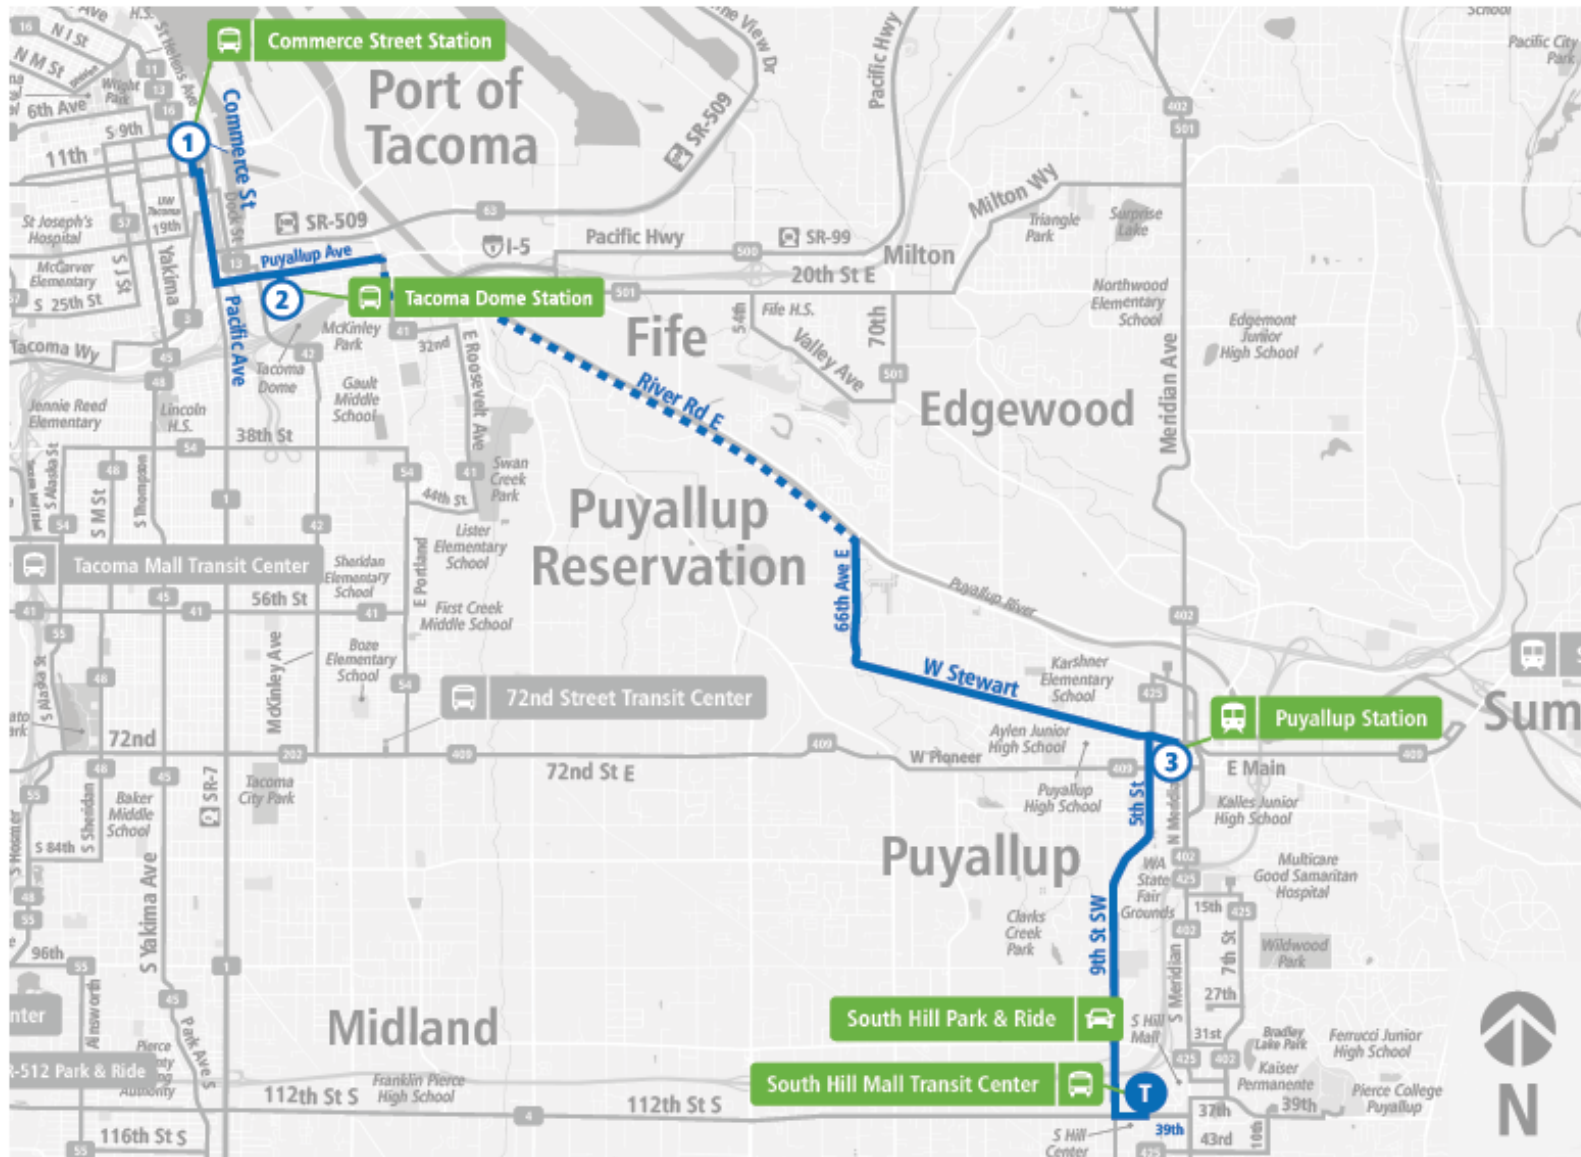

Route 400 Puyallup-Downtown Tacoma

Route 400 Puyallup-Downtown Tacoma | South Hill Mall TC to Commerce St Station - Zone F

WEEKDAY

South Hill Mall TC	South Hill P&R - Bay 1	Puyallup Station - Bay 1	Tacoma Dome Station - Zone E	Commerce St Station - Zone F
04:43 AM	04:47 AM	04:56 AM	05:14 AM	05:23 AM
05:13 AM	05:17 AM	05:26 AM	05:45 AM	05:54 AM
05:43 AM	05:47 AM	05:56 AM	06:15 AM	06:24 AM
06:13 AM	06:17 AM	06:26 AM	06:51 AM	07:02 AM
06:43 AM	06:47 AM	06:56 AM	07:21 AM	07:32 AM
07:13 AM	07:17 AM	07:26 AM	07:51 AM	08:02 AM
07:43 AM	07:47 AM	07:56 AM	08:21 AM	08:32 AM
08:13 AM	08:17 AM	08:26 AM	08:48 AM	08:58 AM
08:43 AM	08:47 AM	08:56 AM	09:17 AM	09:27 AM
09:15 AM	09:19 AM	09:28 AM	09:49 AM	09:59 AM
10:15 AM	10:19 AM	10:29 AM	10:49 AM	10:59 AM
11:15 AM	11:19 AM	11:29 AM	11:49 AM	11:59 AM
12:15 PM	12:19 PM	12:29 PM	12:49 PM	12:59 PM
01:15 PM	01:19 PM	01:29 PM	01:49 PM	01:59 PM
02:15 PM	02:20 PM	02:30 PM	02:50 PM	03:02 PM
02:45 PM	02:50 PM	03:00 PM	03:20 PM	03:32 PM
03:15 PM	03:20 PM	03:30 PM	03:50 PM	04:03 PM
03:43 PM	03:48 PM	03:58 PM	04:18 PM	04:31 PM
04:12 PM	04:17 PM	04:27 PM	04:47 PM	05:00 PM
04:42 PM	04:47 PM	04:57 PM	05:16 PM	05:27 PM
05:15 PM	05:20 PM	05:30 PM	05:49 PM	06:00 PM
05:45 PM	05:50 PM	06:00 PM	06:19 PM	06:30 PM
06:15 PM	06:20 PM	06:30 PM	06:49 PM	07:00 PM
07:15 PM	07:19 PM	07:28 PM	07:46 PM	07:55 PM
08:15 PM	08:19 PM	08:28 PM	08:46 PM	08:55 PM
South Hill Mall TC	South Hill P&R - Bay 1	Puyallup Station - Bay 1	Tacoma Dome Station - Zone E	Commerce St Station - Zone F