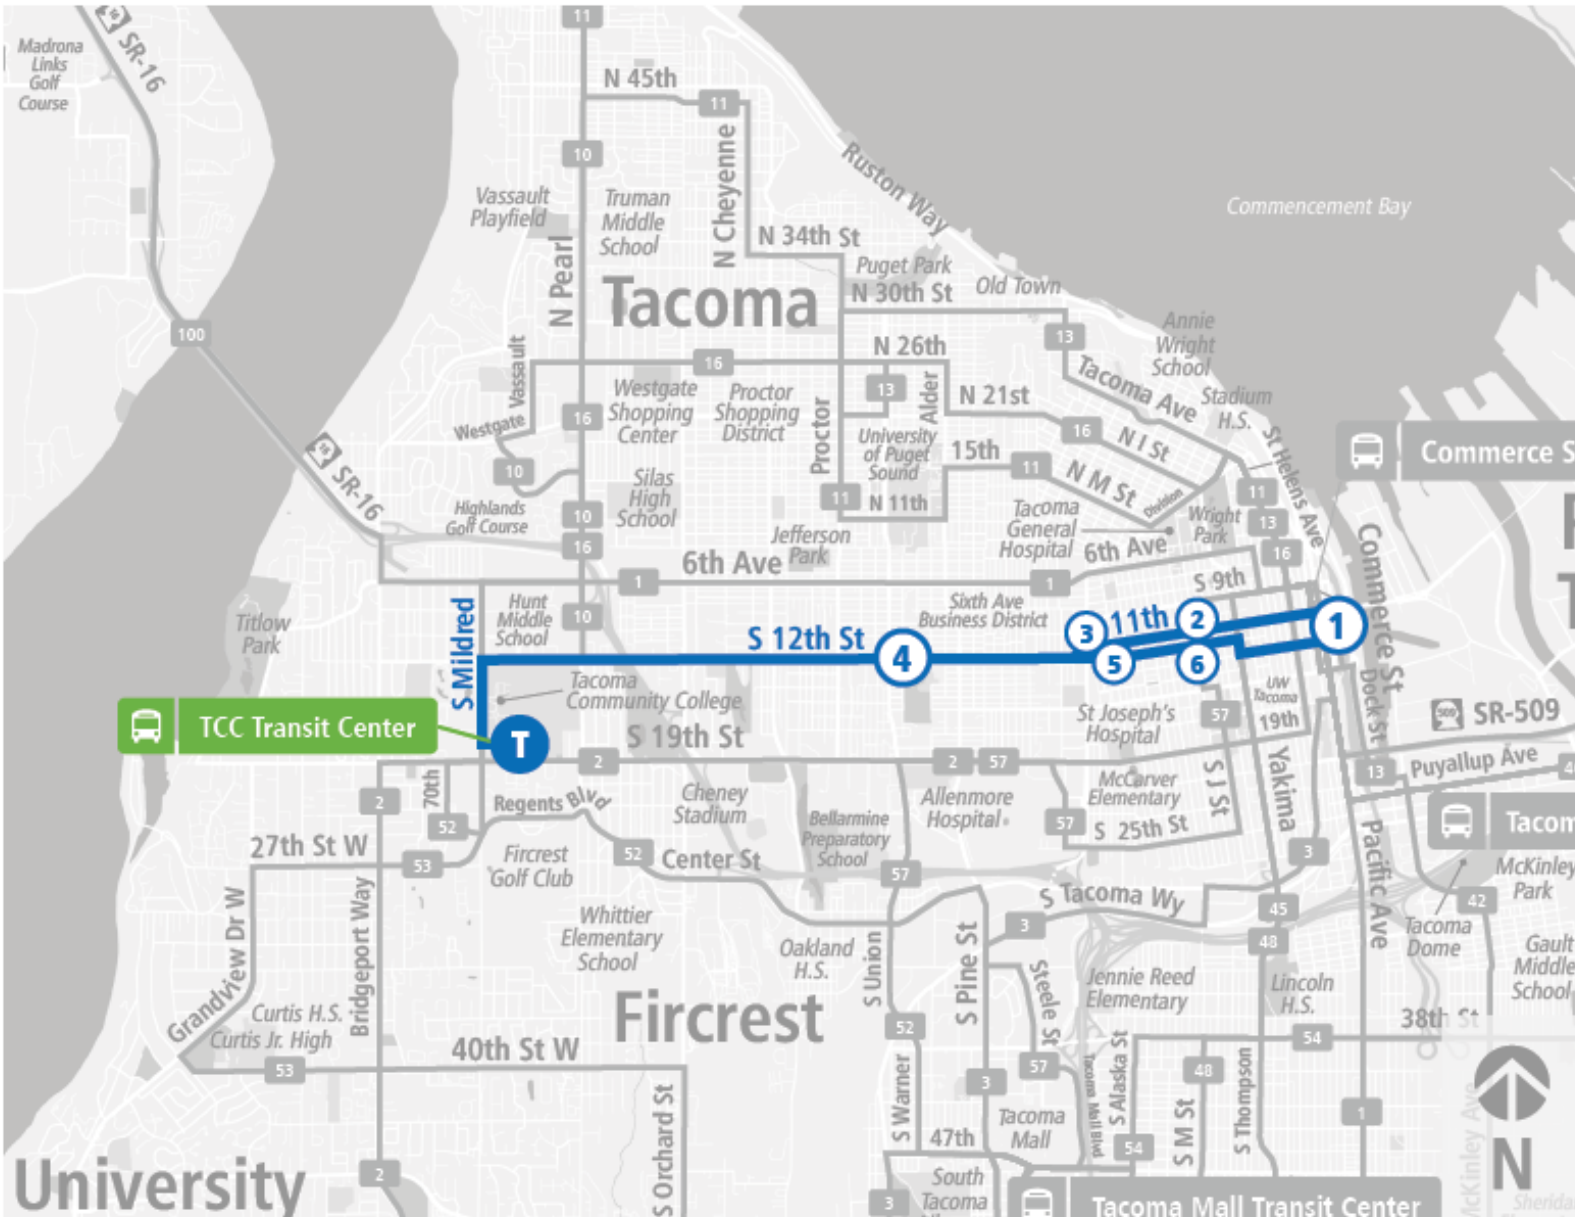

Route 28 S 12th St

Route 28 S 12th St | TCC TC to A St & E 12th St

WEEKDAY

TCC TC	12th St S & Union Ave	Earnest S Brazill St & Sprague	Earnest S Brazill St & MLK Jr Wy	A St & E 12th St
06:45 AM	06:53 AM	06:55 AM	06:58 AM	07:07 AM
07:15 AM	07:23 AM	07:25 AM	07:28 AM	07:37 AM
07:45 AM	07:53 AM	07:56 AM	07:59 AM	08:08 AM
08:15 AM	08:23 AM	08:26 AM	08:29 AM	08:38 AM
08:45 AM	08:53 AM	08:56 AM	08:59 AM	09:08 AM
09:15 AM	09:23 AM	09:26 AM	09:29 AM	09:38 AM
09:45 AM	09:53 AM	09:56 AM	09:59 AM	10:08 AM
10:15 AM	10:23 AM	10:26 AM	10:29 AM	10:38 AM
10:45 AM	10:53 AM	10:56 AM	10:59 AM	11:08 AM
11:15 AM	11:23 AM	11:26 AM	11:29 AM	11:38 AM
11:45 AM	11:53 AM	11:56 AM	11:59 AM	12:08 PM
12:15 PM	12:23 PM	12:26 PM	12:29 PM	12:38 PM
12:45 PM	12:53 PM	12:56 PM	12:59 PM	01:08 PM
01:15 PM	01:23 PM	01:26 PM	01:29 PM	01:38 PM
01:45 PM	01:53 PM	01:56 PM	01:59 PM	02:08 PM
02:15 PM	02:23 PM	02:26 PM	02:29 PM	02:38 PM
02:45 PM	02:53 PM	02:56 PM	02:59 PM	03:08 PM
03:15 PM	03:23 PM	03:26 PM	03:29 PM	03:38 PM
03:45 PM	03:53 PM	03:56 PM	03:59 PM	04:08 PM
04:12 PM	04:20 PM	04:23 PM	04:26 PM	04:35 PM
04:45 PM	04:53 PM	04:56 PM	04:59 PM	05:08 PM
05:15 PM	05:23 PM	05:26 PM	05:28 PM	05:37 PM
05:45 PM	05:53 PM	05:56 PM	05:58 PM	06:07 PM
06:15 PM	06:23 PM	06:26 PM	06:28 PM	06:37 PM
07:15 PM	07:23 PM	07:26 PM	07:28 PM	07:37 PM
08:15 PM	08:22 PM	08:25 PM	08:27 PM	08:35 PM
09:15 PM	09:22 PM	09:25 PM	09:27 PM	09:34 PM
TCC TC	12th St S & Union Ave	Earnest S Brazill St & Sprague	Earnest S Brazill St & MLK Jr Wy	A St & E 12th St