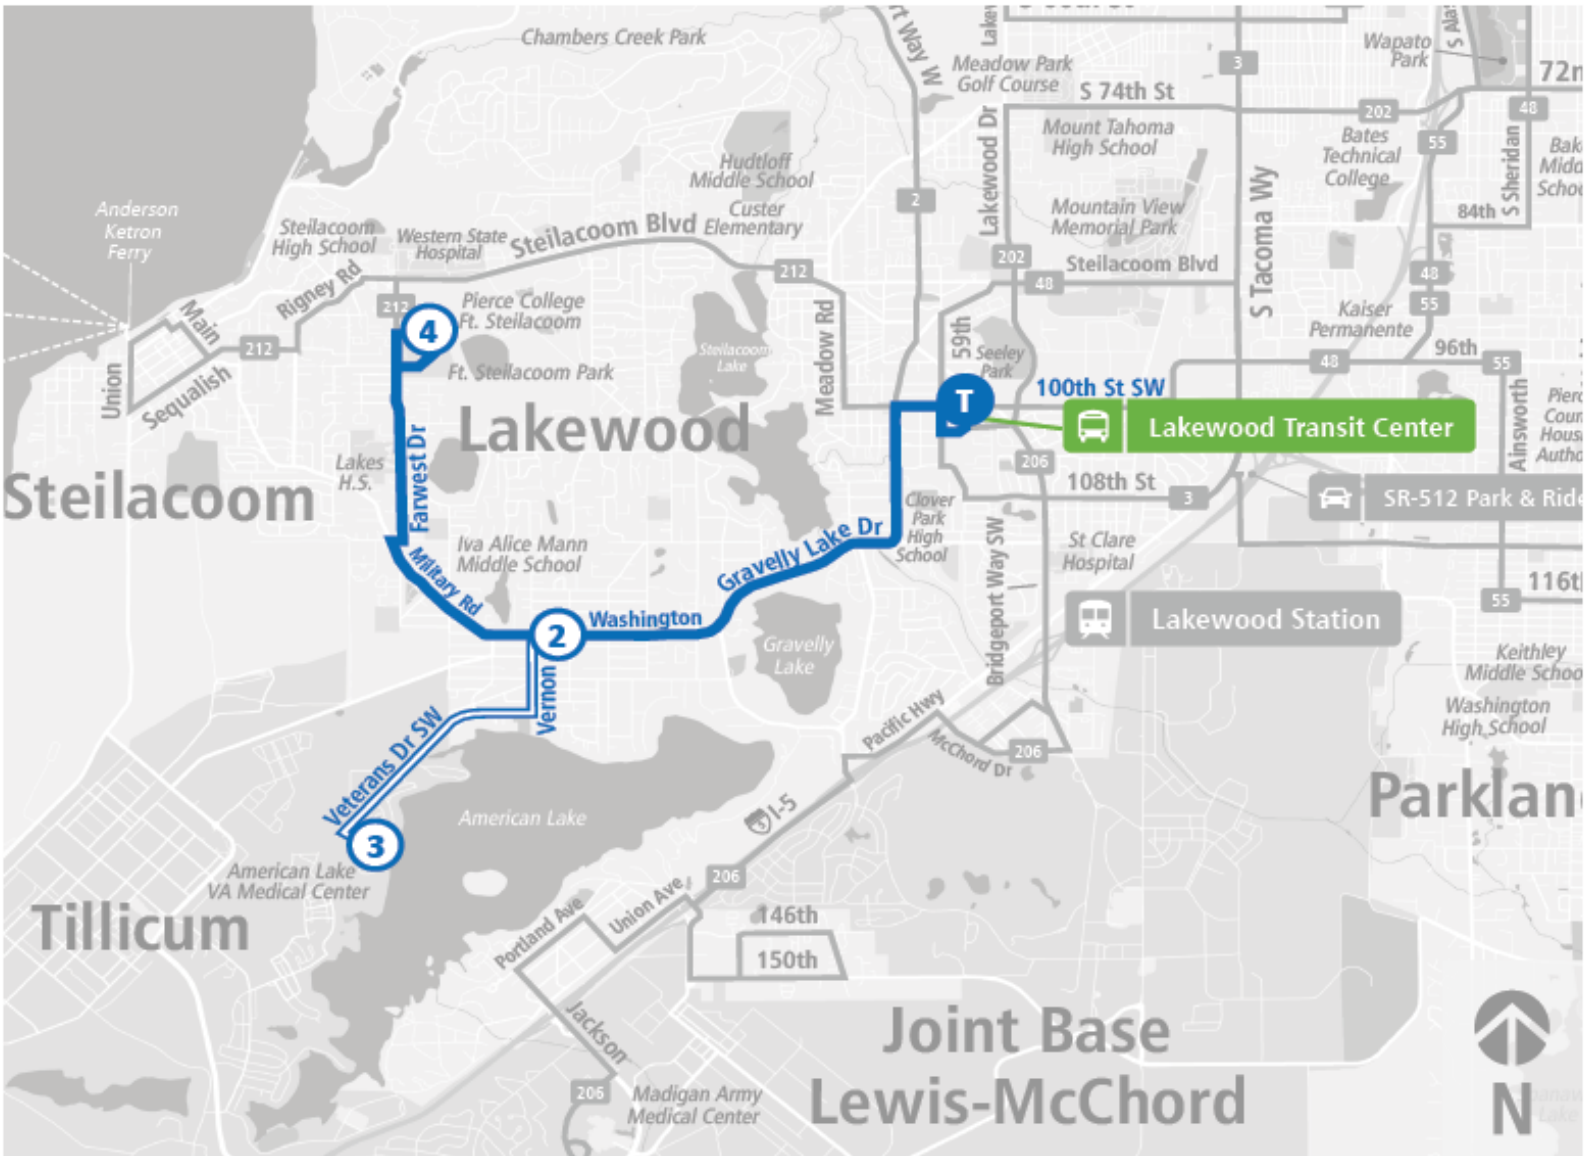

Route 214 Washington

**NOTE: WEEKEND TRIPS FROM PIERCE COLLEGE TO LAKEWOOD DO NOT SERVE THE VA HOSPITAL.**

Route 214 Washington | Pierce College - Steilacoom to Lakewood TC

**WEEKDAY**

Pierce College - Steilacoom	VA Hospital Bldg 61	Washington Blvd SW & Vernon Ave	Lakewood TC
05:16 AM	05:30 AM	05:37 AM	05:48 AM
06:16 AM	06:30 AM	06:37 AM	06:48 AM
06:46 AM	07:00 AM	07:07 AM	07:18 AM
07:16 AM	07:30 AM	07:37 AM	07:48 AM
07:46 AM	08:00 AM	08:07 AM	08:18 AM
08:16 AM	08:30 AM	08:37 AM	08:48 AM
08:46 AM	09:00 AM	09:07 AM	09:18 AM
09:16 AM	09:32 AM	09:41 AM	09:53 AM
09:46 AM	10:02 AM	10:11 AM	10:23 AM
10:16 AM	10:32 AM	10:41 AM	10:53 AM
10:46 AM	11:02 AM	11:11 AM	11:23 AM
11:18 AM	11:34 AM	11:43 AM	11:55 AM
11:48 AM	12:04 PM	12:13 PM	12:25 PM
12:18 PM	12:34 PM	12:43 PM	12:55 PM
12:48 PM	01:04 PM	01:13 PM	01:25 PM
01:18 PM	01:34 PM	01:43 PM	01:55 PM
01:48 PM	02:04 PM	02:13 PM	02:25 PM
02:18 PM	02:34 PM	02:43 PM	02:55 PM
02:48 PM	03:04 PM	03:13 PM	03:25 PM
03:18 PM	03:34 PM	03:43 PM	03:55 PM
03:46 PM	04:02 PM	04:11 PM	04:23 PM
04:16 PM	04:32 PM	04:41 PM	04:53 PM
04:46 PM	05:02 PM	05:11 PM	05:23 PM
05:18 PM	05:34 PM	05:43 PM	05:55 PM
05:48 PM	06:04 PM	06:13 PM	06:25 PM
06:18 PM	06:32 PM	06:39 PM	06:50 PM
07:18 PM	--	07:24 PM	07:35 PM
08:15 PM	--	08:21 PM	08:32 PM
09:15 PM	--	09:21 PM	09:32 PM
10:15 PM	--	10:21 PM	10:32 PM

## Route 214 Washington | Pierce College - Steilacoom to Lakewood TC

**SATURDAY**

Pierce College - Steilacoom	Washington Blvd SW & Vernon Ave	Lakewood TC
08:20 AM	08:26 AM	08:37 AM
09:20 AM	09:26 AM	09:37 AM
10:20 AM	10:26 AM	10:37 AM
11:20 AM	11:26 AM	11:37 AM
12:20 PM	12:26 PM	12:37 PM
01:20 PM	01:26 PM	01:37 PM
02:20 PM	02:26 PM	02:37 PM
03:20 PM	03:26 PM	03:37 PM
04:20 PM	04:26 PM	04:37 PM
05:20 PM	05:26 PM	05:37 PM
06:20 PM	06:26 PM	06:37 PM
07:20 PM	07:26 PM	07:37 PM
08:20 PM	08:26 PM	08:37 PM
Pierce College - Steilacoom	Washington Blvd SW & Vernon Ave	Lakewood TC