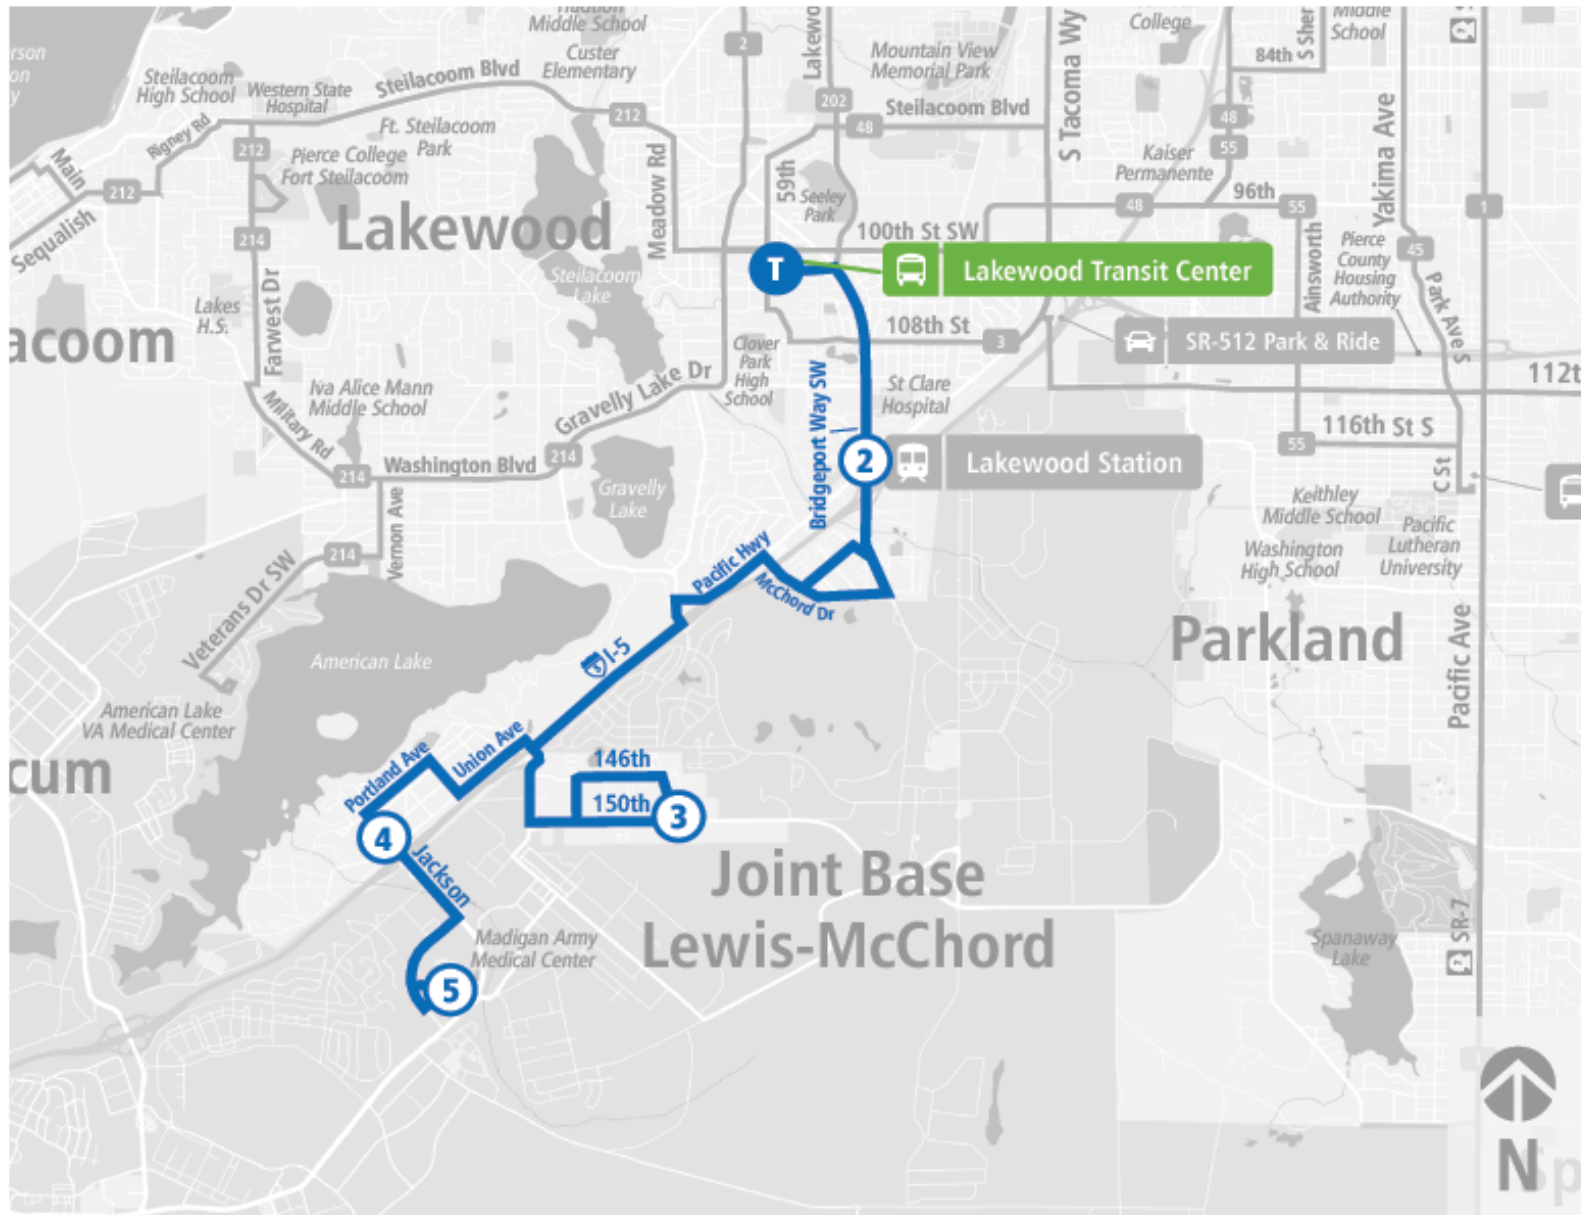

Route 206 Pacific Hwy/Tillicum/Madigan

Route 206 Pacific Hwy/Tillicum/Madigan | JBLM Madigan Hospital to Lakewood TC

**WEEKDAY**

JBLM Madigan Hospital	Berkeley St SW & Washington Ave SW	150th St SW & Woodbrook Rd SW	Bridgeport Way SW & Pacific Hwy SW	Lakewood TC
--	05:22 AM	05:33 AM	05:46 AM	05:53 AM
--	05:52 AM	06:03 AM	06:16 AM	06:23 AM
--	06:22 AM	06:33 AM	06:46 AM	06:53 AM
06:46 AM	06:52 AM	07:04 AM	07:17 AM	07:24 AM
07:16 AM	07:22 AM	07:34 AM	07:48 AM	07:56 AM
07:46 AM	07:52 AM	08:04 AM	08:18 AM	08:26 AM
08:16 AM	08:22 AM	08:34 AM	08:48 AM	08:58 AM
08:46 AM	08:52 AM	09:04 AM	09:18 AM	09:28 AM
09:16 AM	09:21 AM	09:33 AM	09:46 AM	09:56 AM
09:46 AM	09:51 AM	10:03 AM	10:16 AM	10:26 AM
10:16 AM	10:21 AM	10:33 AM	10:46 AM	10:56 AM
10:46 AM	10:51 AM	11:04 AM	11:17 AM	11:27 AM
11:16 AM	11:21 AM	11:34 AM	11:48 AM	11:58 AM
11:46 AM	11:52 AM	12:04 PM	12:18 PM	12:28 PM
12:16 PM	12:22 PM	12:34 PM	12:48 PM	12:58 PM
12:46 PM	12:52 PM	01:04 PM	01:18 PM	01:28 PM
01:16 PM	01:22 PM	01:34 PM	01:48 PM	01:58 PM
01:46 PM	01:52 PM	02:03 PM	02:17 PM	02:27 PM
02:16 PM	02:22 PM	02:33 PM	02:47 PM	02:57 PM
02:46 PM	02:51 PM	03:02 PM	03:16 PM	03:26 PM
03:16 PM	03:21 PM	03:32 PM	03:46 PM	03:56 PM
03:46 PM	03:52 PM	04:04 PM	04:18 PM	04:28 PM
04:16 PM	04:22 PM	04:34 PM	04:48 PM	04:58 PM
04:46 PM	04:52 PM	05:04 PM	05:18 PM	05:27 PM
05:16 PM	05:22 PM	05:33 PM	05:46 PM	05:55 PM
05:46 PM	05:51 PM	06:02 PM	06:15 PM	06:24 PM
06:16 PM	06:21 PM	06:31 PM	06:42 PM	06:51 PM
06:46 PM	06:51 PM	07:01 PM	07:12 PM	07:21 PM
07:16 PM	07:21 PM	07:31 PM	07:42 PM	07:51 PM
--	07:56 PM	08:06 PM	08:17 PM	08:26 PM

--	08:26 PM	08:36 PM	08:47 PM	08:56 PM
--	09:21 PM	09:30 PM	09:41 PM	09:49 PM
<b>JBLM Madigan Hospital</b>	<b>Berkeley St SW &amp; Washington Ave SW</b>	<b>150th St SW &amp; Woodbrook Rd SW</b>	<b>Bridgeport Way SW &amp; Pacific Hwy SW</b>	<b>Lakewood TC</b>