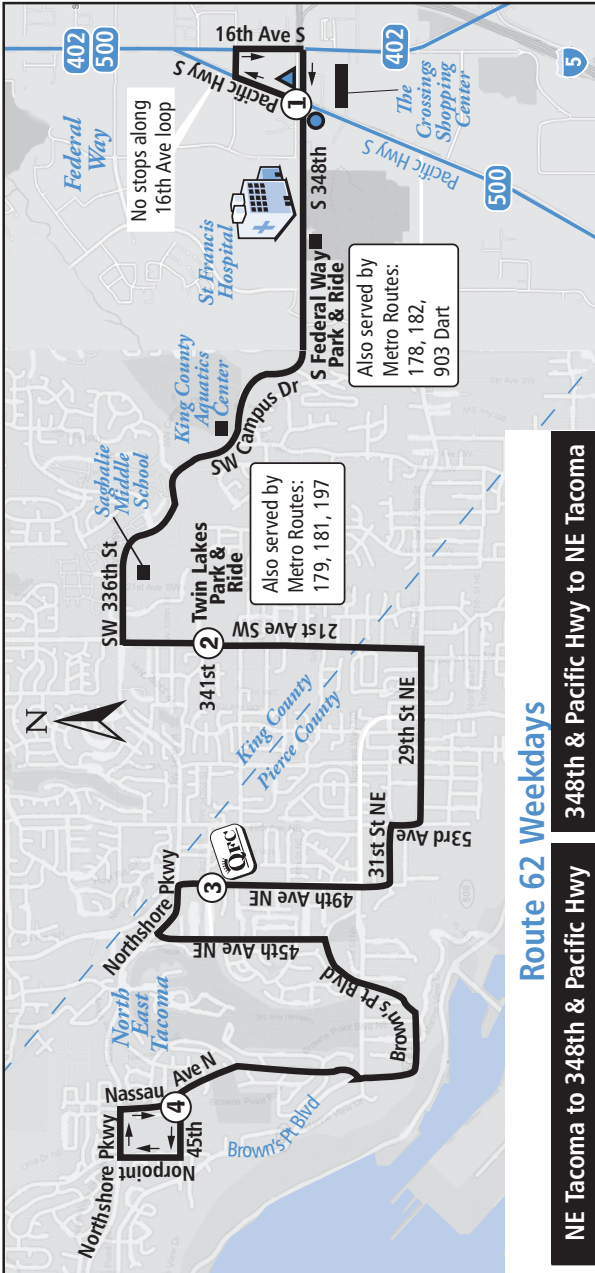

Route 62 Weekdays

NE Tacoma to 348th & Pacific Hwy

45th & Nassau	49th Ave & 41st NE	Twin Lakes P & R	Pacific Hwy S & 348th	1	5:22am	6:23	7:25
				2	5:40	6:41	7:43
				3	5:30	6:31	7:33
				4	5:22am	6:23	7:25

348th & Pacific Hwy to NE Tacoma

Pacific Hwy S & 348th	Twin Lakes P & R	49th Ave & 41st NE	45th & Nassau	1	4:25^{pm}	5:22	6:23
				2	4:37	5:34	6:35
				3	4:44	5:41	6:42
				4	4:52	5:49	6:50

TIMEPOINT 1 "LOOP" INFORMATION

Board Route 62 bus here "▲" for afternoon service to NE Tacoma. Or, if you are traveling to Federal Way Transit Center, connect with Route 500 at this same stop.

Buses serving this stop "●" connect with Route 500 traveling to Tacoma.