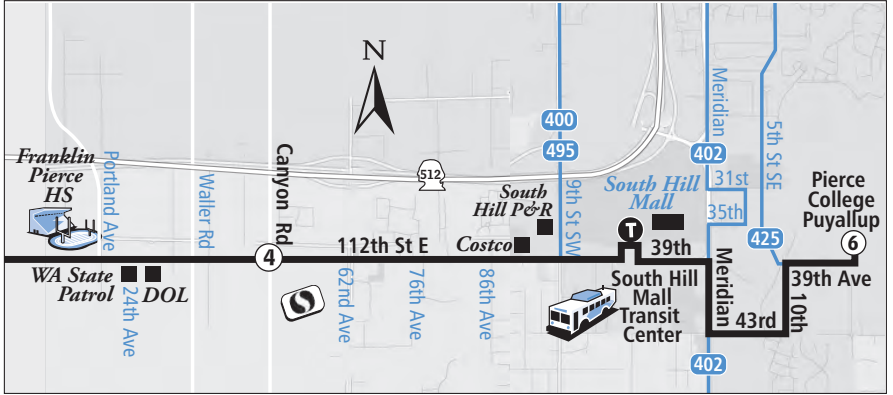

Lakewood-South Hill-Lakewood Transit Center to S Hill Mall & Pierce College

map is not to scale

← ○
Route continued
on previous page