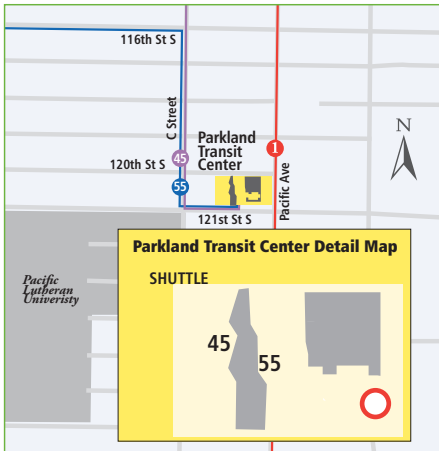

Parkland Transit Center

S 121st & Pacific Ave

45 Yakima

55 Tacoma Mall–Parkland