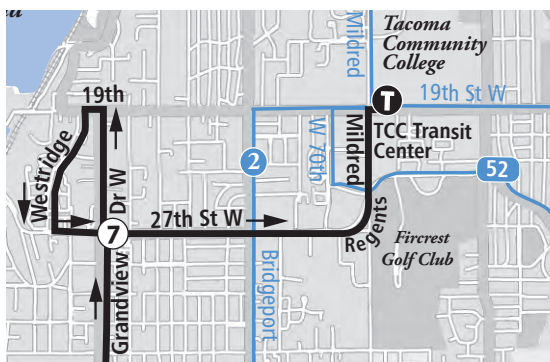

Routing to TCC Transit Center:

Bus travels north on Grandview, loops around Westridge Road to 27th, makes a left on Regents Blvd to Mildred, then straight to TCC Transit Center.

53 Weekdays

TCC to University Place, Tacoma Mall & Downtown Tacoma