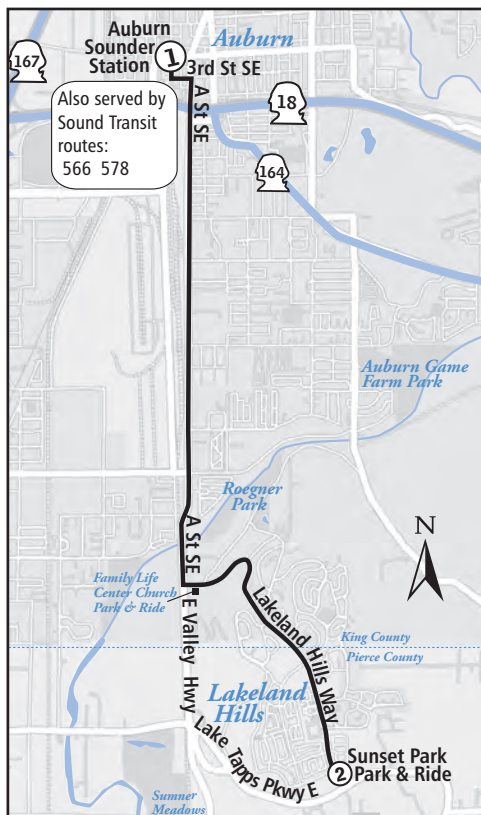

Timed connections with the Sounder Train at the Auburn Sounder Station are shown. For complete Sounder information, visit soundtransit.org.

497 Weekdays

Lakeland Hills to Auburn Sounder Station

Sunset Park & Ride	Auburn Sounder Station	Sounder Train Departs
2	1	
4:52am	5:11	5:21
5:27	5:46	5:56
5:57	6:16	6:26
6:17	6:36	6:46
6:57	7:16	7:26
7:21	7:40	7:50
7:56	8:15	8:25

Auburn Sounder Station to Lakeland Hills

Sounder Train Arrives	Auburn Sounder Station	Sunset Park & Ride
	1	2
3:38pm	3:43*	4:03
4:38	4:43*	5:03
4:58	5:02*	5:22
5:18	5:23*	5:43
5:38	5:43*	6:03
6:08	6:13*	6:33
6:38	6:42*	7:02

* These trips will wait for Sounder connections before departing.