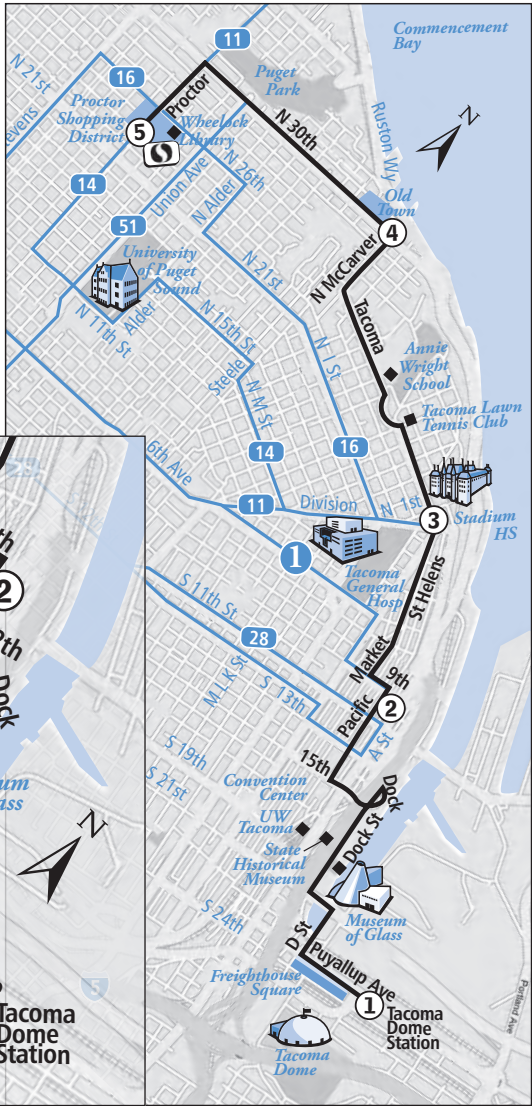

N 30th St-Tacoma Dome Station to Proctor via North 30th Street

Route 13 Northbound from Tacoma Dome Station, the bus travels along A Street from S 15th to S 12th St

go! Direct
Route 13 turns into Route 14 on all Weekday and Saturday trips.