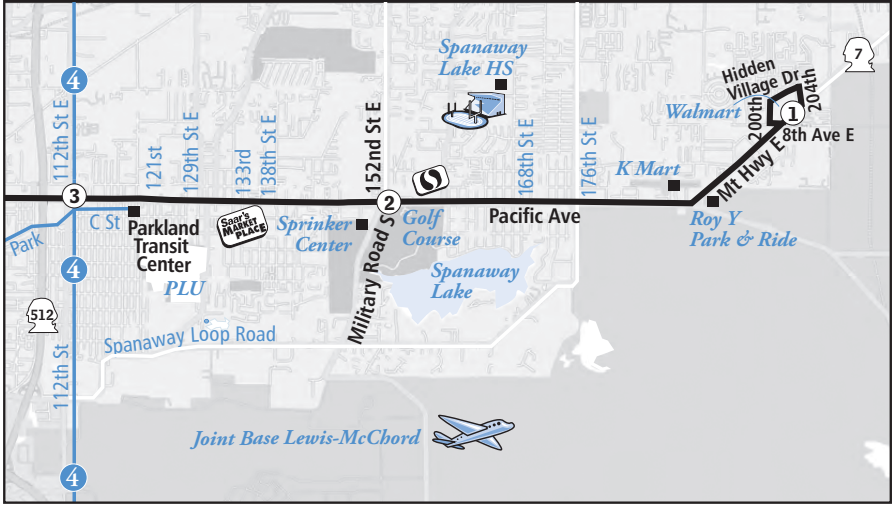

6th Ave-Pacific Ave-TCC to Mountain Hwy (SR7)

← Route continued on previous page →