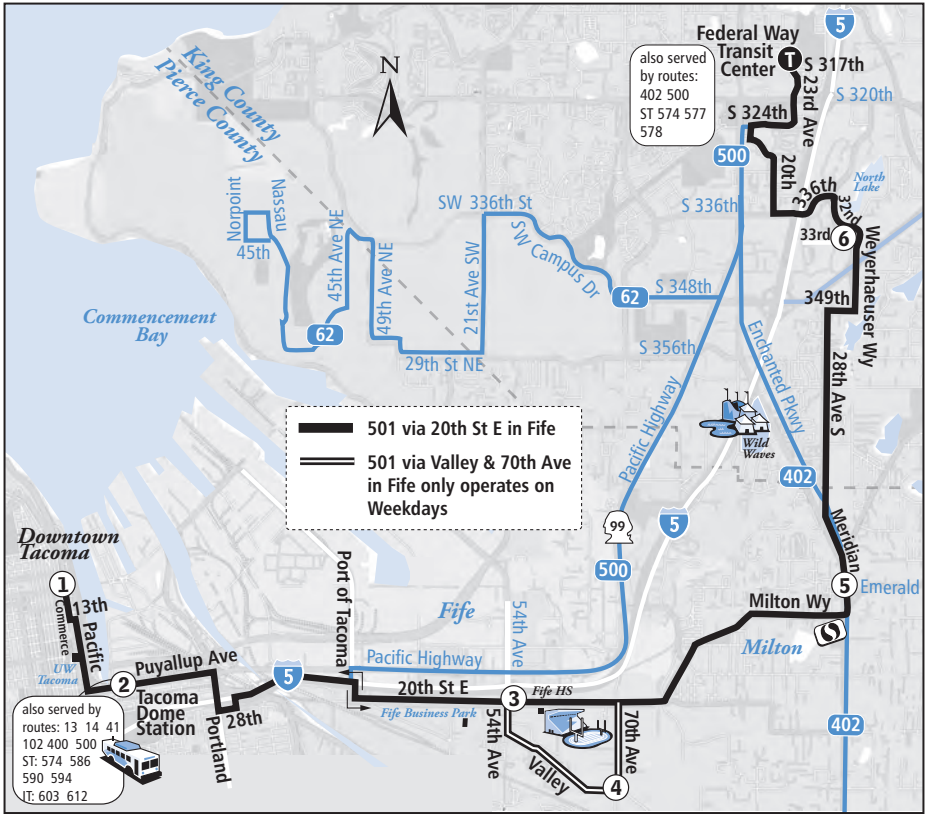

Milton-Federal Way-Downtown Tacoma to Federal Way via Milton