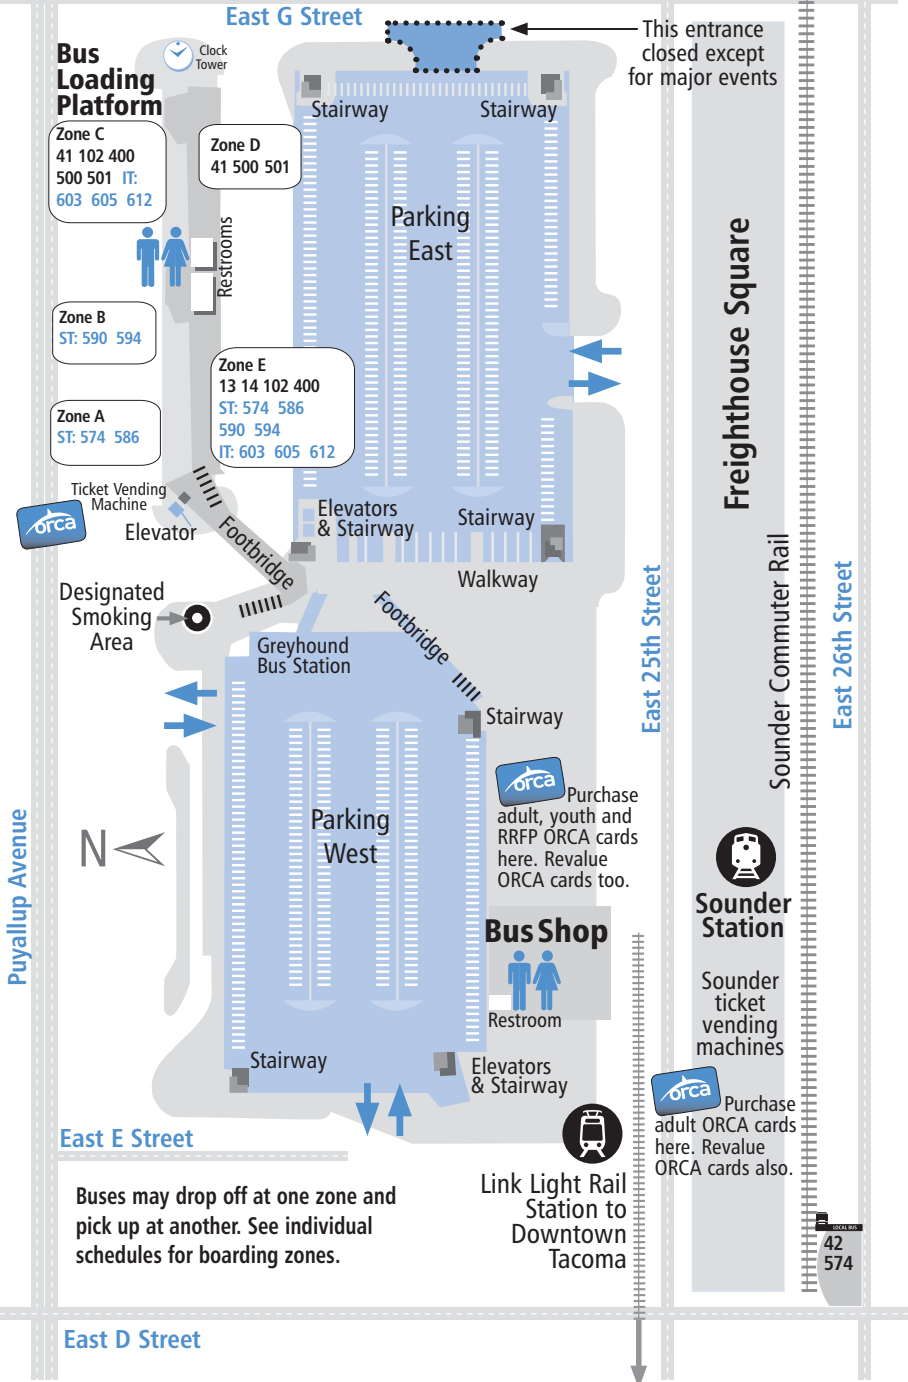

T Dome Station

Buses may drop off at one zone and pick up at another. See individual schedules for boarding zones.