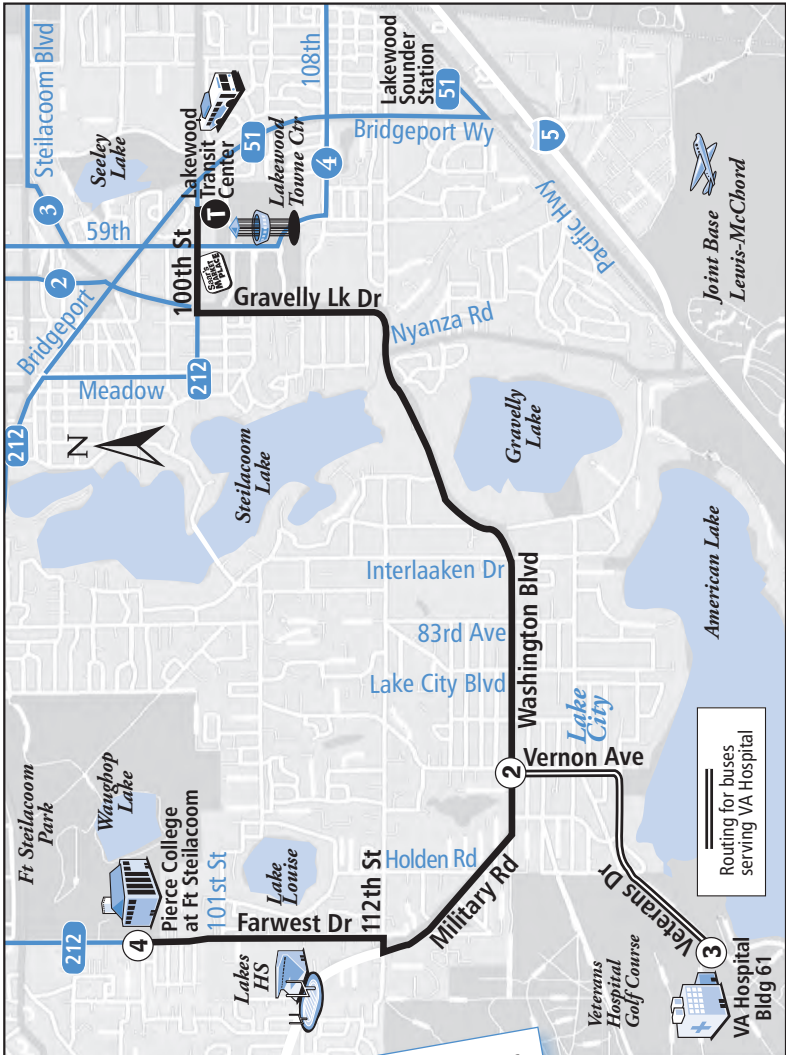

NOTE: Security procedures may affect bus operations at the VA Hospital. Call 253.581.8000 or visit piercetransit.org for more information.