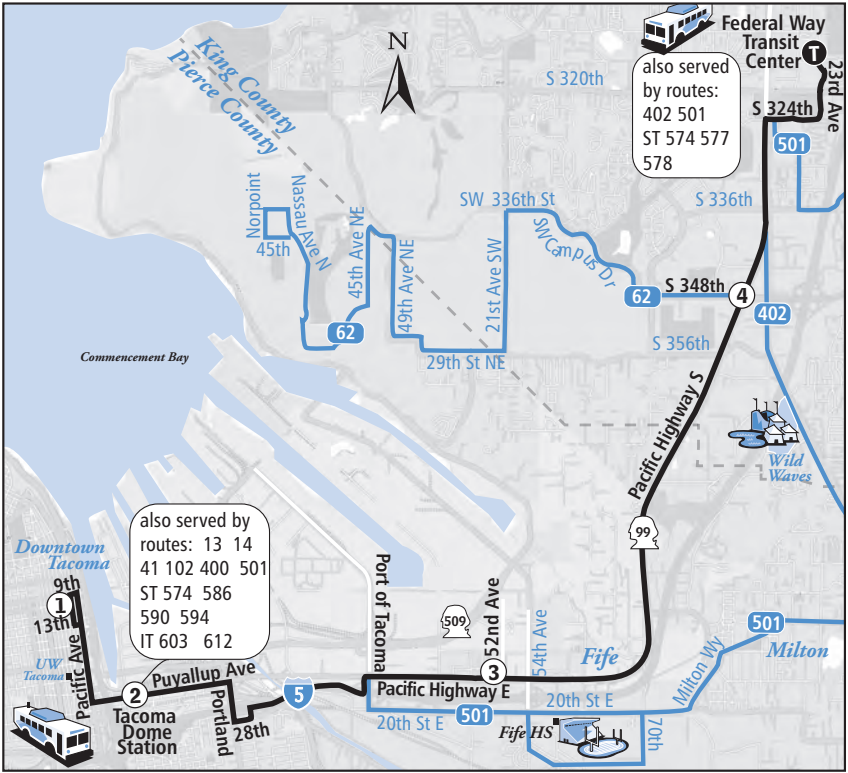

Route
500

Federal Way-Downtown Tacoma to Federal Way

Need to continue your trip on a King County Metro bus?
Call Metro at 1.800.542.7876. Or visit: <http://metro.kingcounty.gov>.