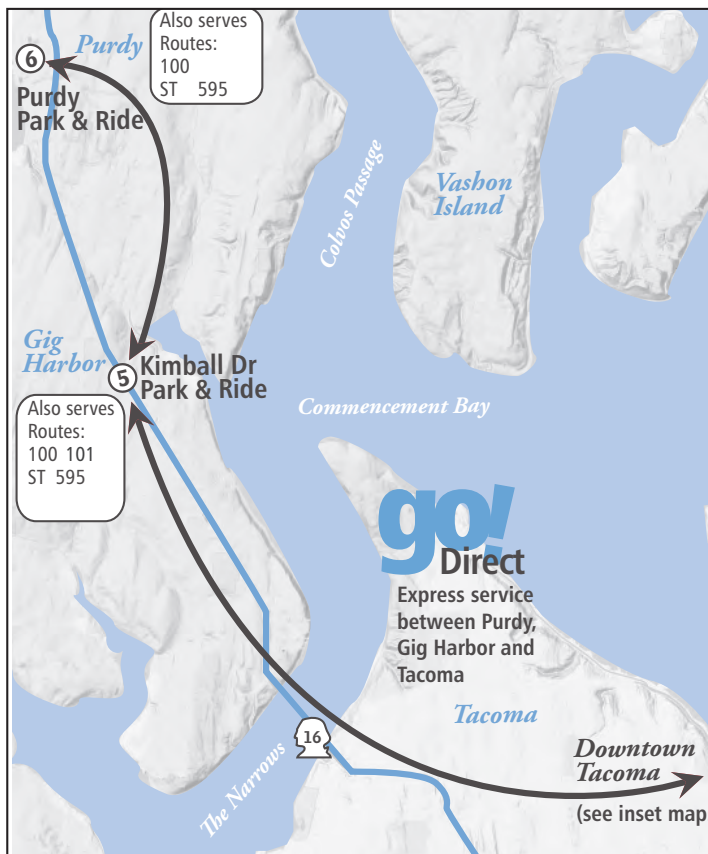

Gig Harbor-Tacoma Express

Purdy P&R & Kimball Drive P&R to Downtown Tacoma

Key Peninsula Transportation

Key Peninsula Bus Connects is a pilot project, created through a partnership of the Puget Sound Educational Service District, the Peninsula School District, the Key Peninsula Community Council and DOT. Empty school buses are utilized to link riders with local Key Peninsula businesses and with Pierce Transit's Purdy Park & Ride. For details, user guides are available online at www.kpcouncil.org or call 253-884-BUSS.