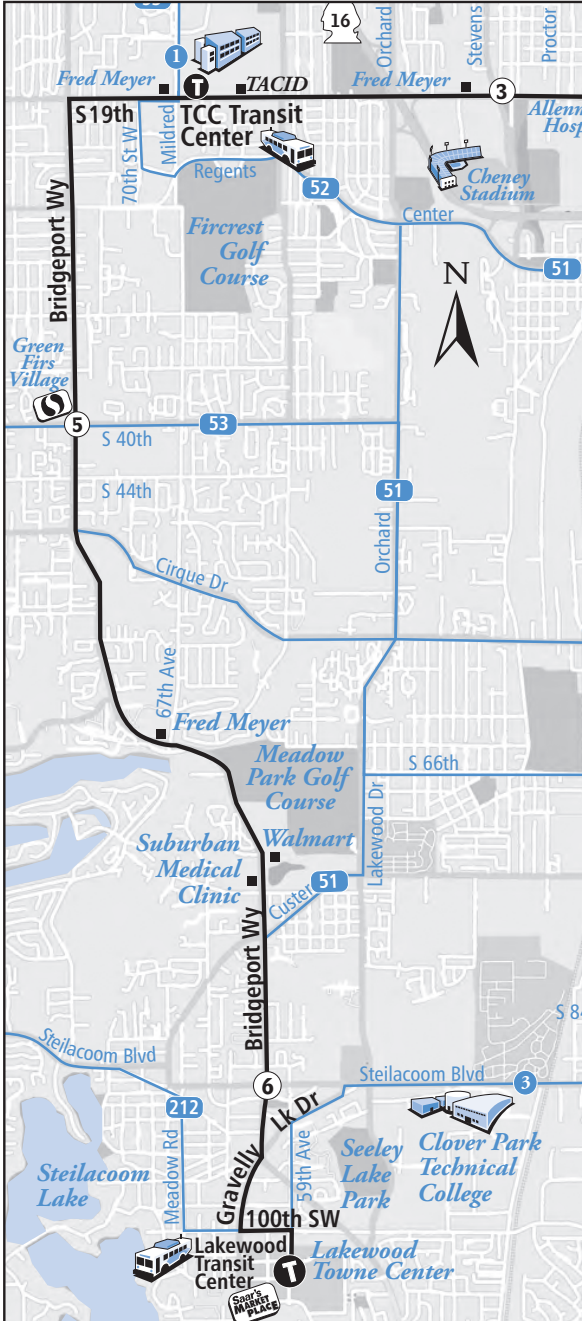

S 19th St-Bridgeport-Downtown Tacoma to TCC to Lakewood

The way 2 go!

You can ride all the way between Downtown Tacoma, Tacoma Community College, and Lakewood—over 12 miles—without changing buses. Popular destinations include Lakewood Towne Center, Green Firs Village in University Place, and Allenmore and St. Joseph's Hospitals.