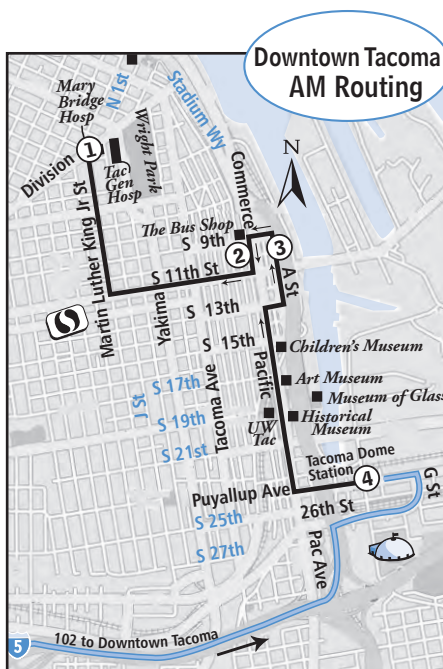

102 Weekdays

Purdy P&R and Kimball Drive P&R to Downtown Tacoma

Purdy Park & Ride	Kimball Drive P&R	Tacoma Dome Station*	10th & A St*	10th & Commerce Zone A*	Division & MLK Way*
6	5	4	3	2	1
5:16am	5:28	5:53 *	6:03*	6:05 *	6:17 *
6:06	6:18	6:43 *	6:53*	6:55 *	7:07 *
7:00	7:12	7:37 *	7:47*	7:49 *	8:01 *
7:45	7:55	8:20 *	8:30*	8:32 *	8:44 *

Downtown Tacoma to Kimball Drive P&R and Purdy P&R

Division & MLK Way	10th & Commerce Zone A	10th & A St	Tacoma Dome Station	Kimball Drive P&R*	Purdy Park & Ride*
1	2	3	4	5	6
3:05pm	3:12	3:16	3:26	3:51*	4:02*
4:05	4:12	4:16	4:26	4:51*	5:02*
4:35	4:42	4:46	4:56	5:21*	5:32*
5:05	5:12	5:16	5:26	5:51*	6:02*
6:14	6:21	6:25	6:35	7:00*	7:11*

* Estimated time points may vary due to traffic. Buses leave immediately after arrival. This may be before the scheduled time.