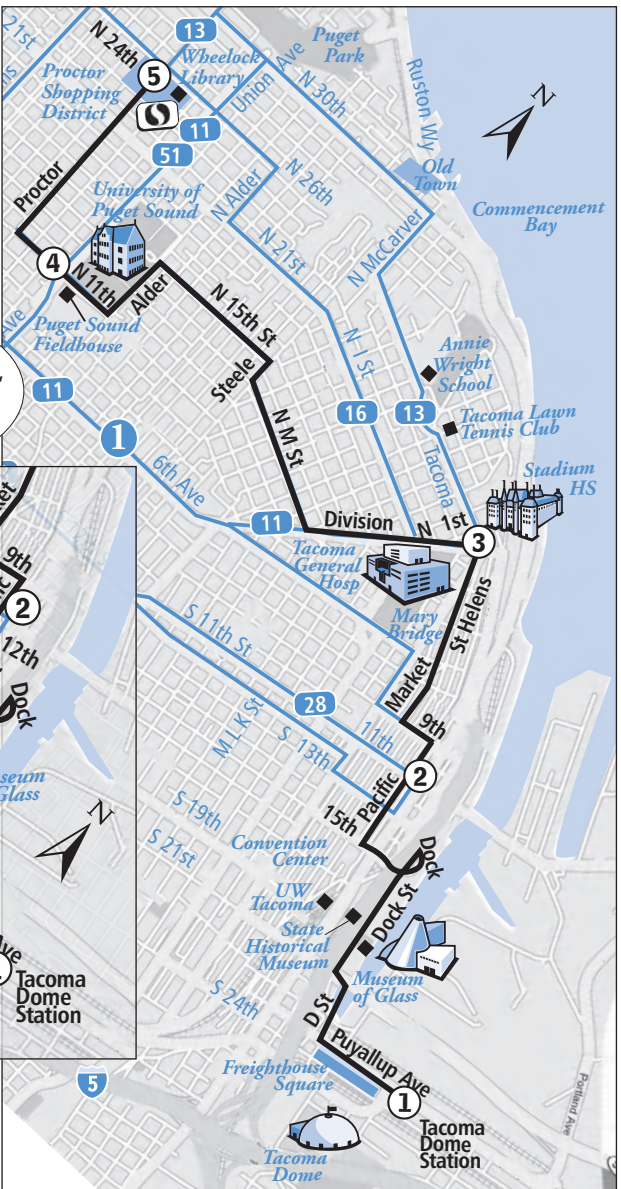

Proctor District-Proctor to Tacoma Dome Station via North 11th Street

Route 14 Northbound from Tacoma Dome Station, the bus travels along "A" Street from S 15th to S 12th St