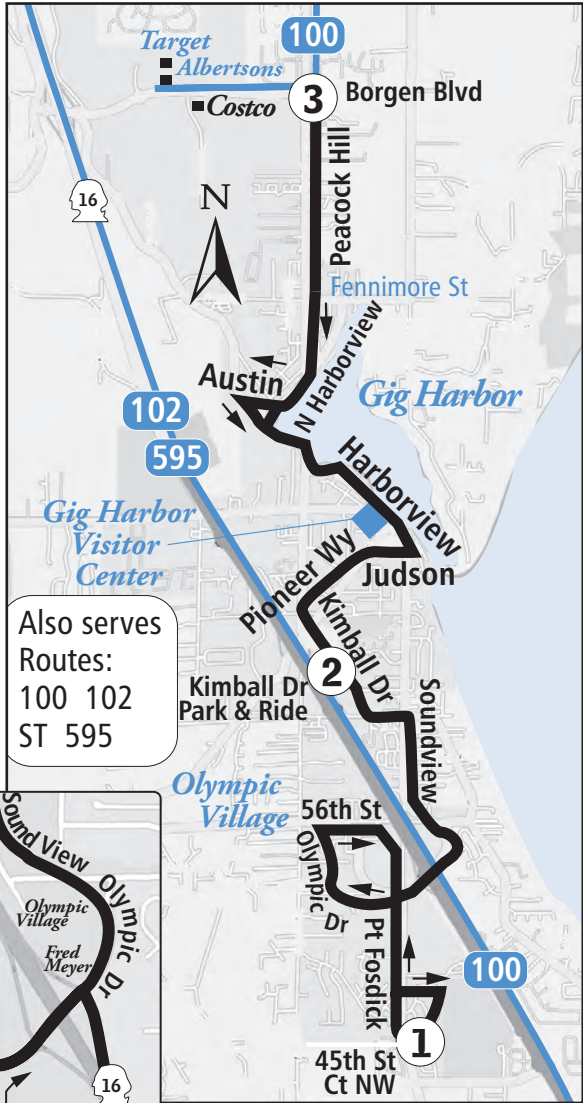

101 Gig Harbor Trolley