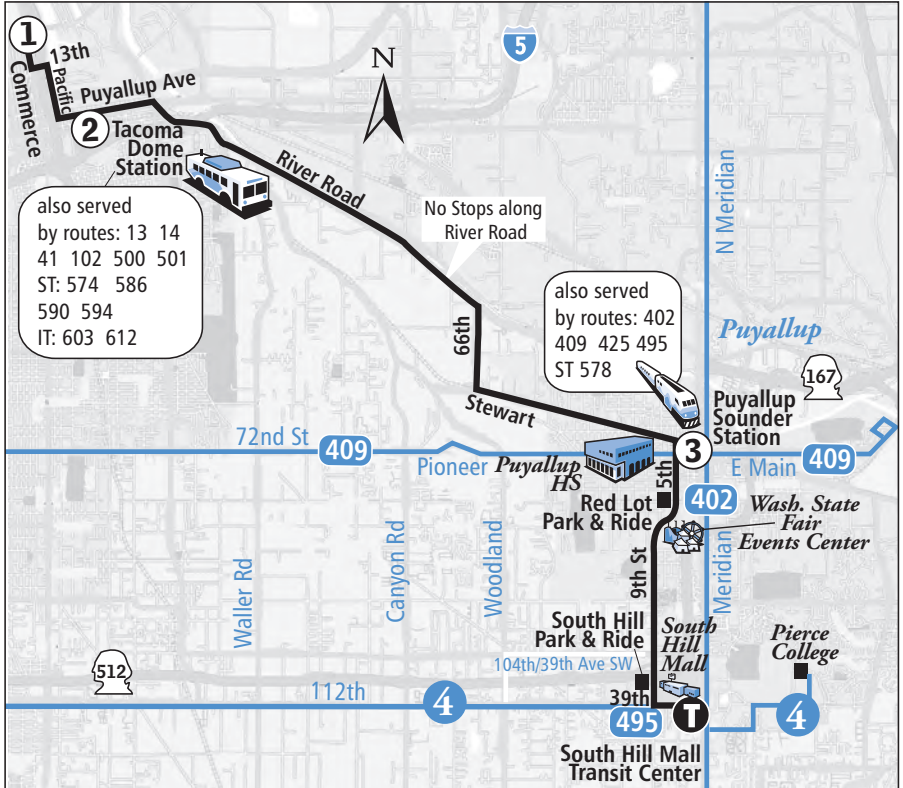

Puyallup-Downtown Tacoma

Downtown Tacoma to South Hill Mall Transit Center

400 Weekdays

Downtown Tacoma to South Hill Mall Transit Center				South Hill Mall Transit Center to Downtown Tacoma			
10th & Commerce Zone C	Tacoma Dome Station Zone C	Puyallup Sounder Station Bay 1	South Hill Mall Transit Center	South Hill Mall Transit Center	Puyallup Sounder Station Bay 1	Tacoma Dome Station Zone E	10th & Commerce
①	②	③	T	T	③	②	①
6:16am	6:25	6:41	6:55	4:47am	5:00	5:19	5:27
7:18	7:27	7:44	7:57	5:27	5:40	5:59	6:07
7:48	7:57	8:14	8:27	5:52	6:05	6:24	6:32
8:18	8:27	8:44	8:57	6:12	6:25	6:44	6:52
9:18	9:27	9:43	9:57	6:32	6:45	7:04	7:12
10:18	10:27	10:44	10:58	7:14	7:30	7:52	8:00
11:18	11:27	11:44	11:58	7:52	8:05	8:27	8:36
12:18pm	12:27	12:44	12:58	8:15	8:28	8:50	8:59
1:18	1:27	1:44	1:58	8:45	8:58	9:15	9:24
2:18	2:27	2:45	2:59	9:15	9:28	9:45	9:54
3:18	3:28	3:47	4:04	10:15	10:28	10:45	10:54
3:39	3:49	4:08	4:25	11:15	11:29	11:49	11:58
4:12	4:23	4:42	5:00	12:15pm	12:29	12:49	12:58
4:41	4:52	5:11	5:29	1:15	1:29	1:49	1:58
5:08	5:19	5:38	5:56	2:15	2:29	2:49	2:58
5:36	5:45	6:03	6:20	2:45	2:59	3:19	3:28
6:05	6:14	6:32	6:49	3:15	3:29	3:49	3:58
6:31	6:40	6:57	7:12	4:15	4:29	4:49	4:58
7:18	7:27	7:44	7:59	4:45	5:00	5:21	5:30
				5:15	5:30	5:51	6:00
				6:15	6:28	6:47	6:56
				7:15	7:28	7:47	7:56
				8:15	8:27	8:45	8:53