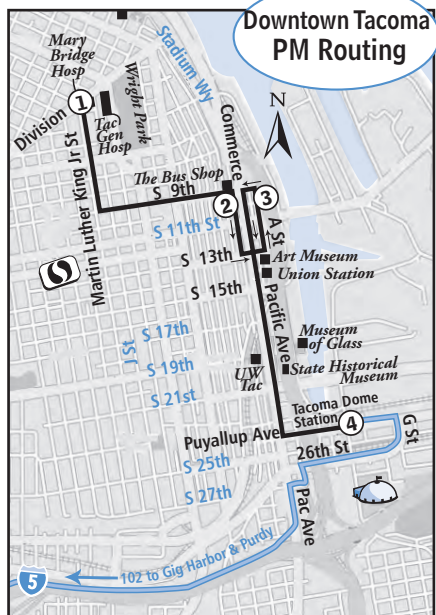

102 Weekdays

Purdy P&R and Kimball Drive P&R to Downtown Tacoma

Purdy Park & Ride	Kimball Drive P&R	Tacoma Dome Station*	10th & A St*	10th & Commerce Zone A*	Division & MLK Way*
6	5	4	3	2	1
5:16am	5:28	5:53 *	6:03*	6:05 *	6:17 *
6:06	6:18	6:43 *	6:53*	6:55 *	7:07 *
7:00	7:12	7:37 *	7:47*	7:49 *	8:01 *
7:45	7:55	8:20 *	8:30*	8:32 *	8:44 *

Downtown Tacoma to Kimball Drive P&R and Purdy P&R

Division & MLK Way	10th & Commerce Zone A	10th & A St	Tacoma Dome Station	Kimball Drive P&R*	Purdy Park & Ride*
1	2	3	4	5	6
3:05pm	3:12	3:16	3:26	3:51*	4:02*
4:05	4:12	4:16	4:26	4:51*	5:02*
4:35	4:42	4:46	4:56	5:21*	5:32*
5:05	5:12	5:16	5:26	5:51*	6:02*
6:14	6:21	6:25	6:35	7:00*	7:11*

* Estimated time points may vary due to traffic. Buses leave immediately after arrival. This may be before the scheduled time.