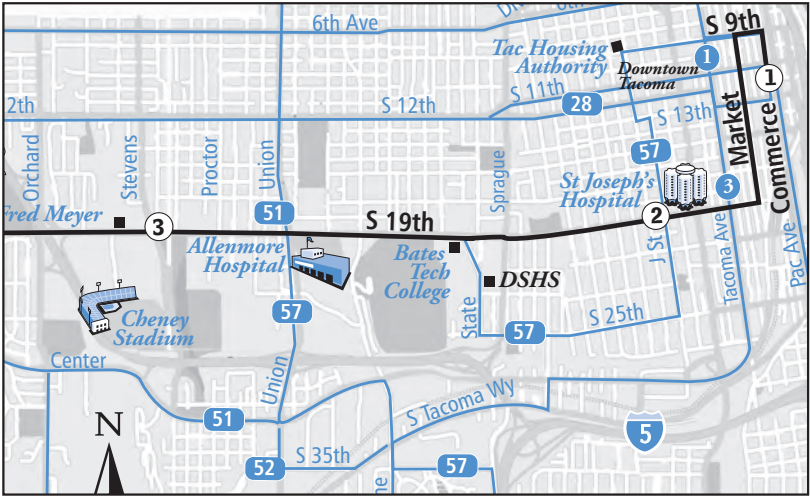

S 19th St-Bridgeport-Downtown Tacoma to TCC to Lakewood

The way 2 go!

You can ride all the way between Downtown Tacoma, Tacoma Community College, and Lakewood—over 12 miles—without changing buses. Popular destinations include Lakewood Towne Center, Green Firs Village in University Place, and Allenmore and St. Joseph's Hospitals.