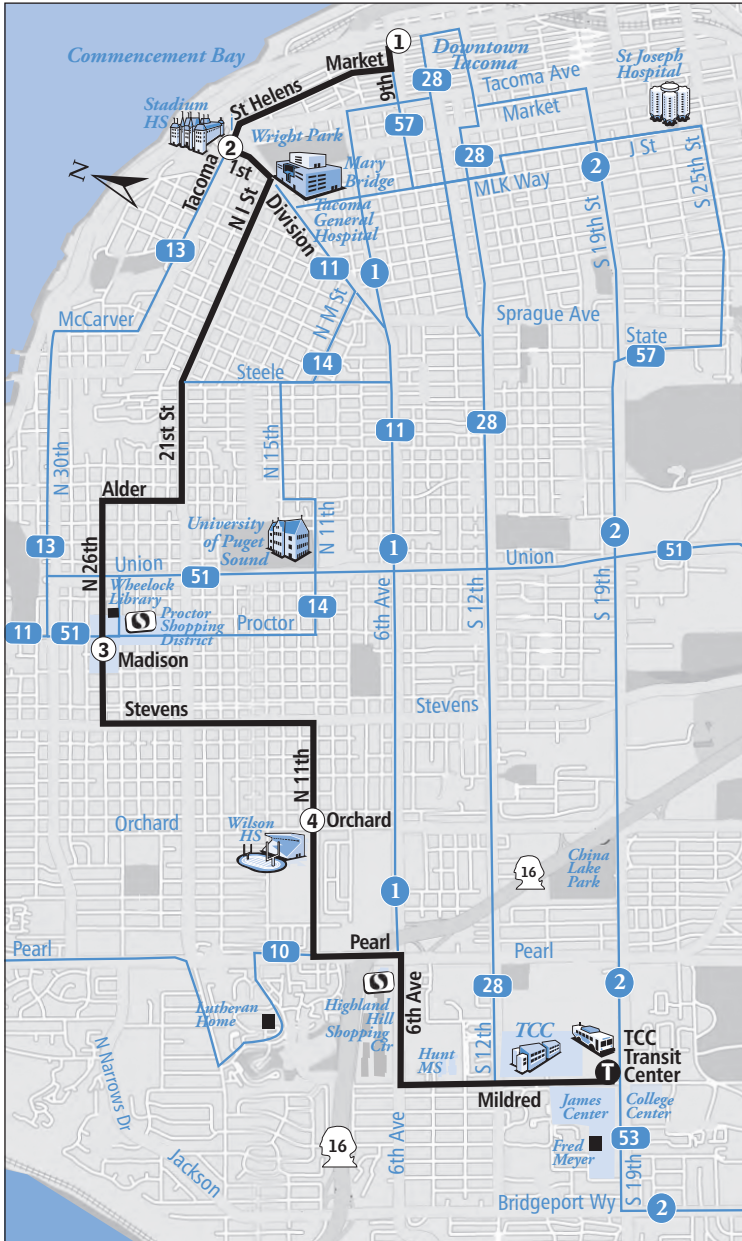

Downtown Tacoma - TCC Transit Center