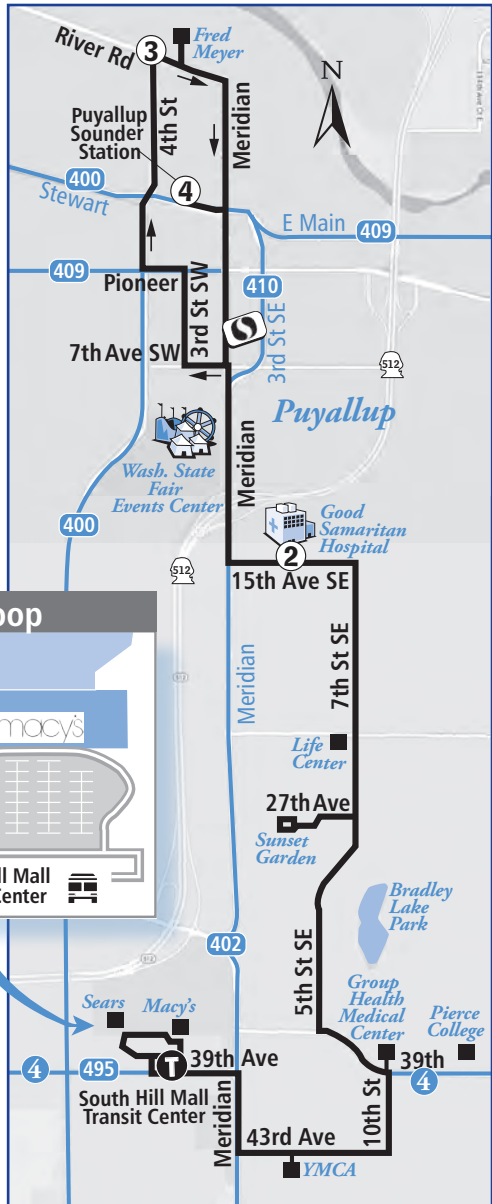

Puyallup Connector-South Hill Mall to Downtown Puyallup

All trips traveling to and from the Transit Center will make a loop to serve a stop between Sears and Macy's.

Route 425 travels into the Group Health parking lot on Weekdays only.