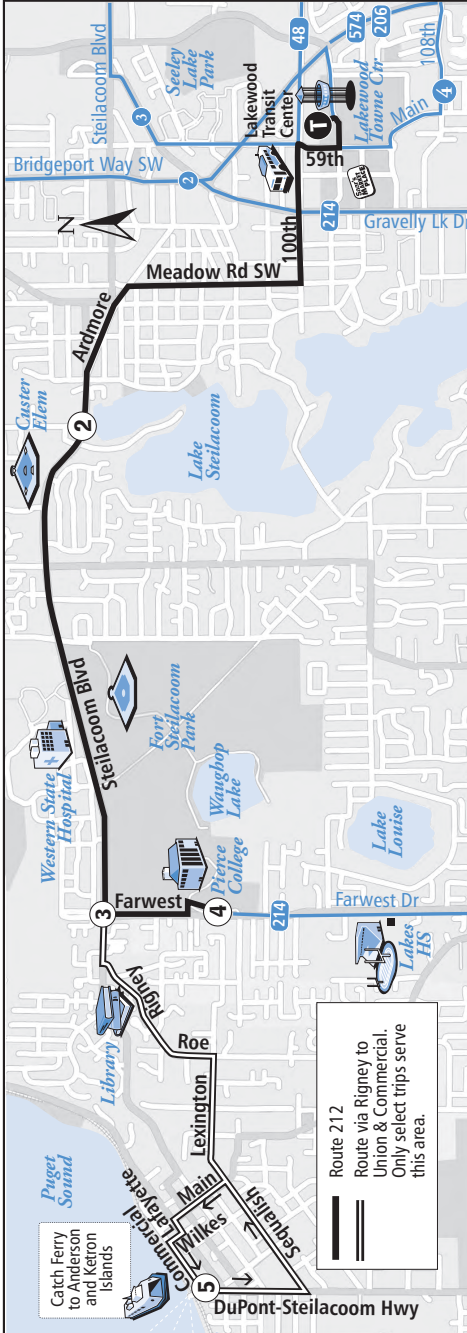

For Anderson and Ketron Island ferry information:

253.588.1950 or

www.co.pierce.wa.us/index.aspx?NID=2200