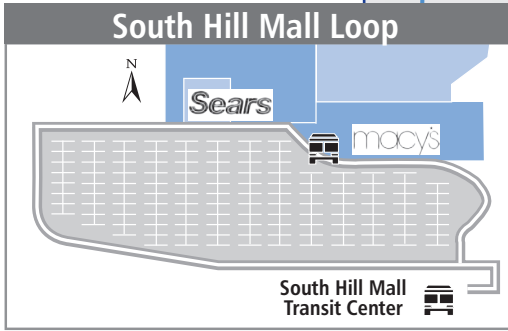

Puyallup Connector-South Hill Mall to Downtown Puyallup

All trips traveling to and from the Transit Center will make a loop to serve a stop between Sears and Macy's.

Route 425 travels into the Group Health parking lot on Weekdays only.