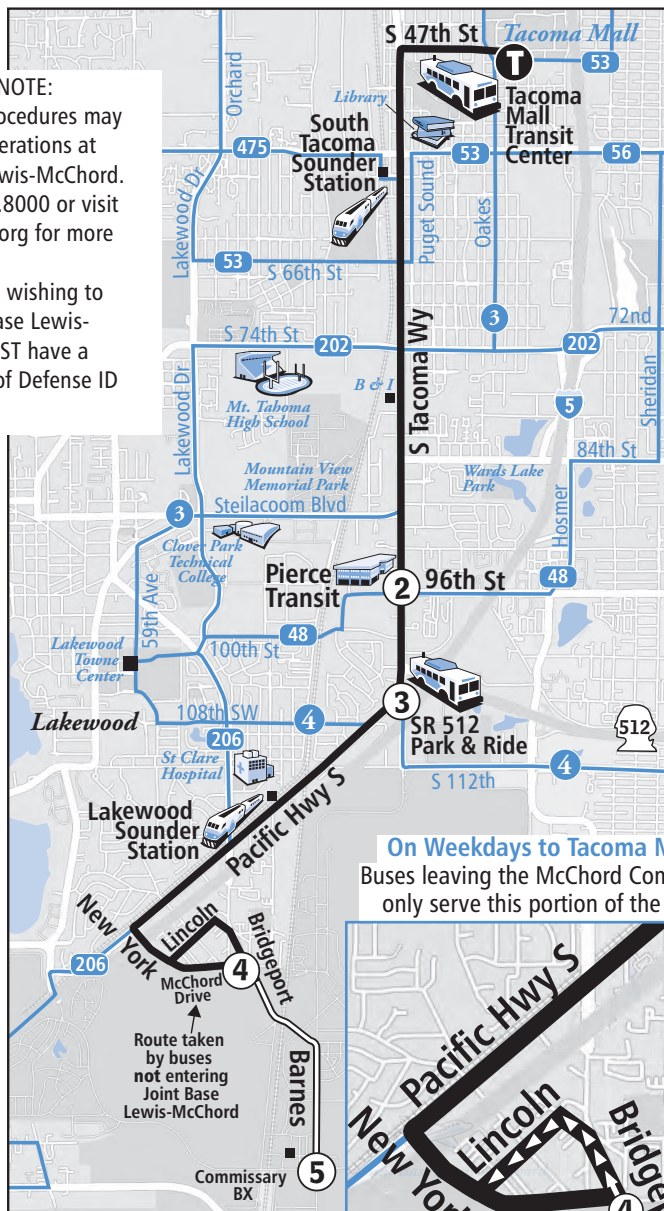

IMPORTANT NOTE:

• Security Procedures may affect bus operations at Joint Base Lewis-McChord. Call 253.581.8000 or visit piercetransit.org for more information.

• Passengers wishing to enter Joint Base Lewis-McChord **MUST** have a Department of Defense ID Card.