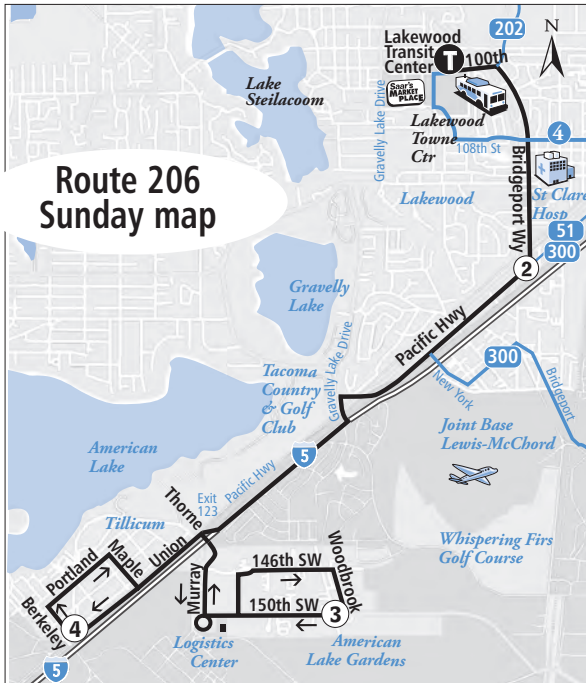

206 Sundays

Lakewood to Berkeley & Union				Berkeley & Union to Lakewood			
Lakewood Transit Center	Pacific Hwy & Bridgeport	150th & Woodbrook	Berkeley & Union	Berkeley & Union	150th & Woodbrook	Pacific Hwy & Bridgeport	Lakewood Transit Center
T	2	3	4	4	3	2	T
9:45am	9:50	9:59	10:08	9:10am	9:19	9:27	9:34
10:45	10:50	10:59	11:10	10:10	10:19	10:27	10:34
11:45	11:50	11:59	12:10pm	11:10	11:19	11:27	11:34
12:45	12:50	12:59	1:10	12:10pm	12:20	12:30	12:38
1:45	1:50	1:59	2:10	1:10	1:20	1:30	1:38
2:45	2:50	2:59	3:10	2:10	2:20	2:30	2:38
3:45	3:50	3:59	4:10	3:10	3:20	3:30	3:38
4:45	4:50	4:59	5:10	4:10	4:20	4:30	4:38
5:45	5:50	5:59	6:10	5:10	5:20	5:30	5:38