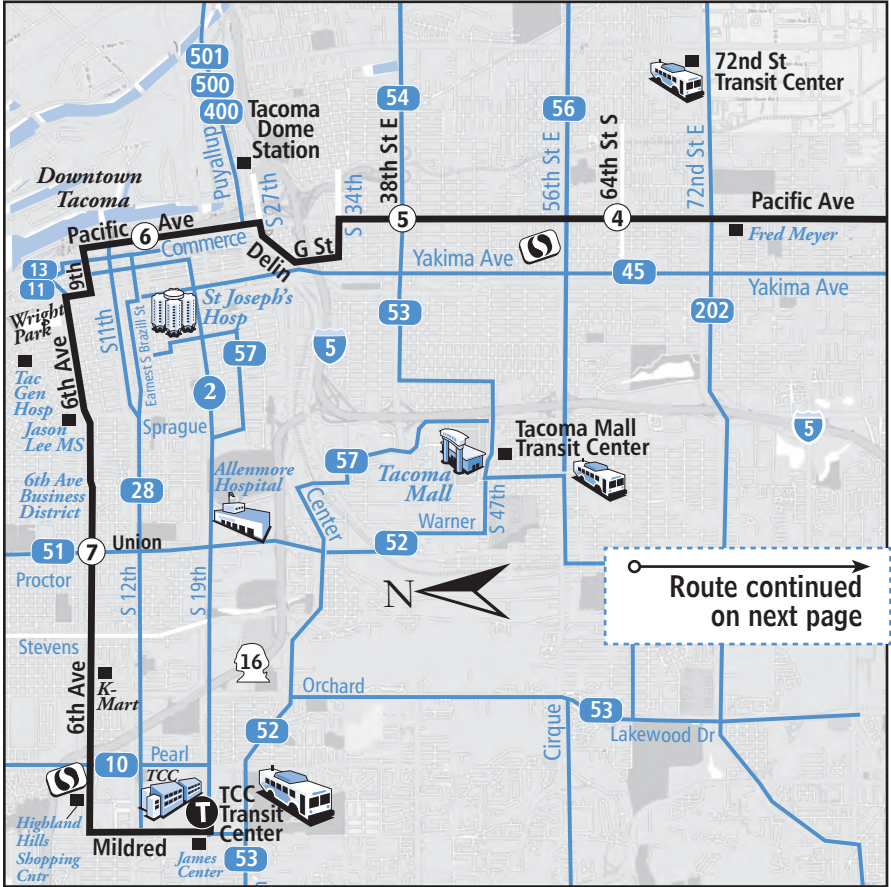

6TH AVE
1
PACIFIC AVE

6th Ave-Pacific Ave-TCC to Mountain Hwy (SR7)