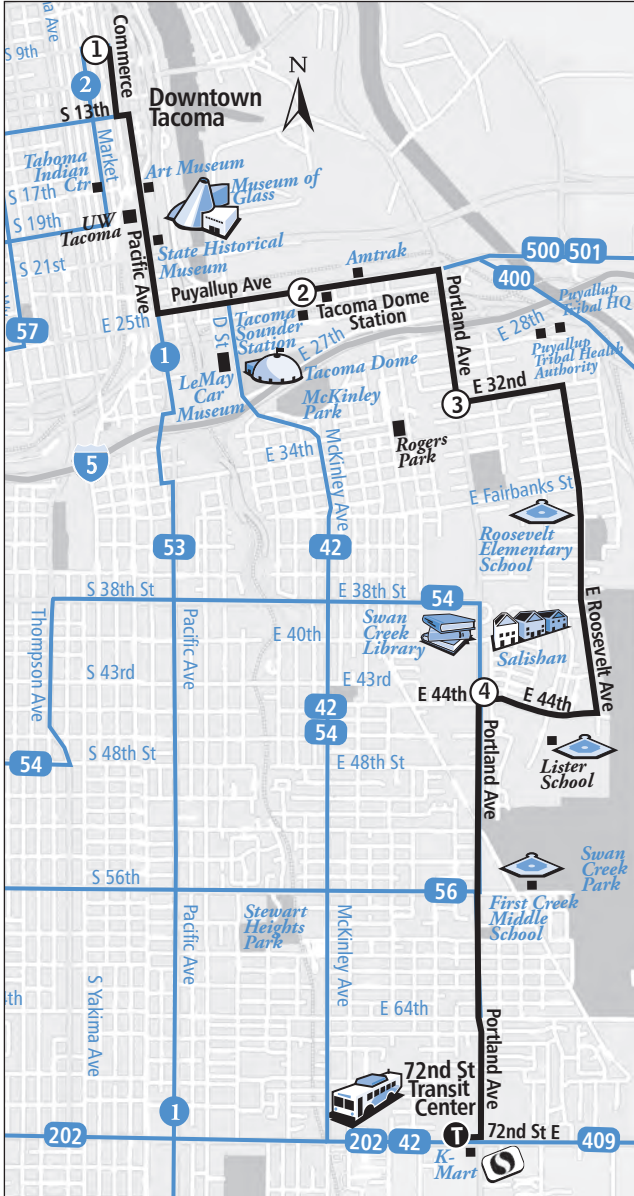

Portland Ave-Downtown Tacoma to 72nd St Transit Center