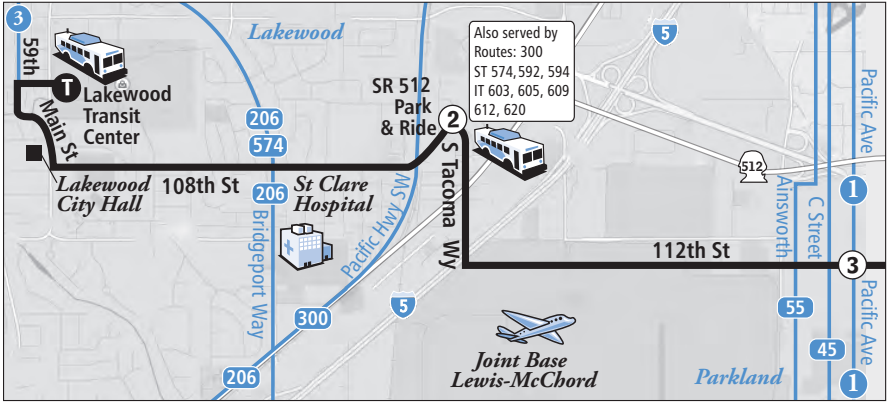

Lakewood-South Hill-Lakewood Transit Center to S Hill Mall & Pierce College

map is not to scale

Route continued
on next page

Route 4 is Pierce Transit's new route! Routes 204 and 410 have been combined into one new route for better service between Lakewood and South Hill. Previously, many Route 204 and 410 passengers transferred between those routes at the Parkland Transit Center, so combining the two routes into a one seat ride was a natural improvement.