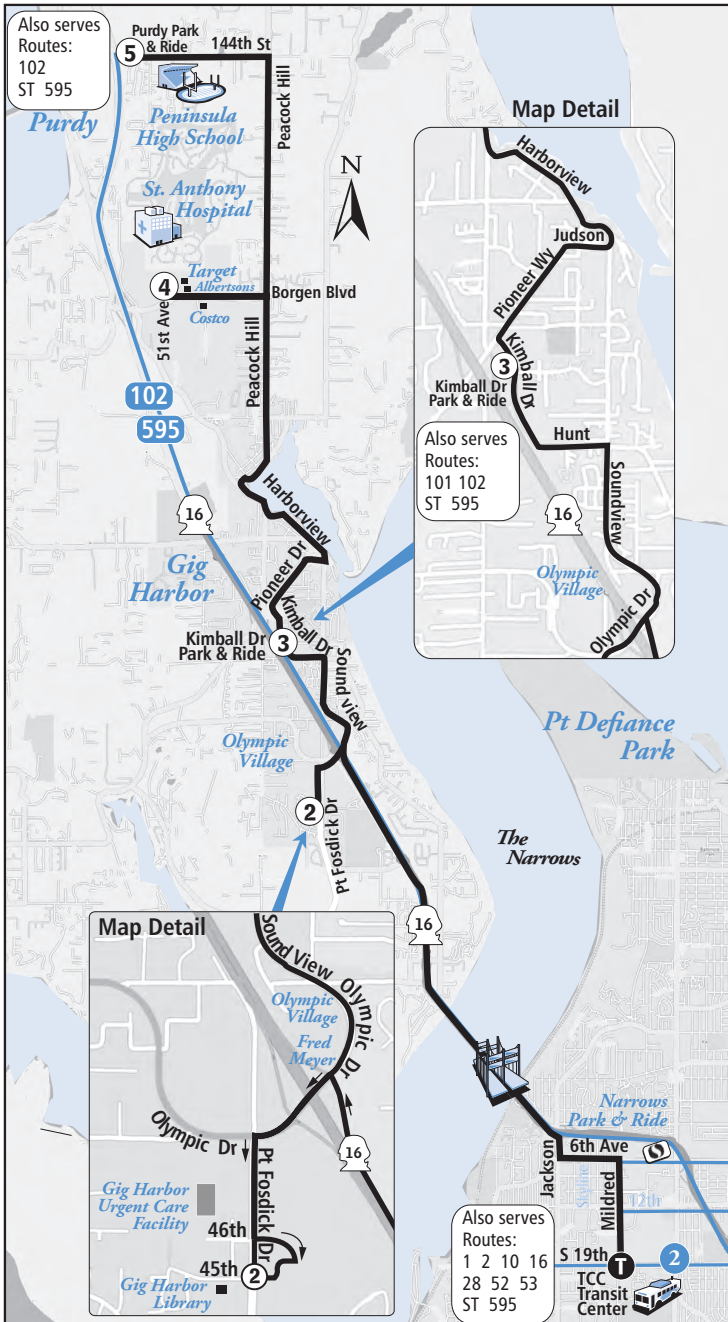

100 Gig Harbor-TCC Transit Center to Purdy

Pierce Transit's Route 101 returns to Gig Harbor June 5th – Sept 7th!

During the days and hours that PT Trolley operates, Route 100 will be on detour.
For Route 100 detour information, visit piercetransit.org or pick up a Rider Alert.