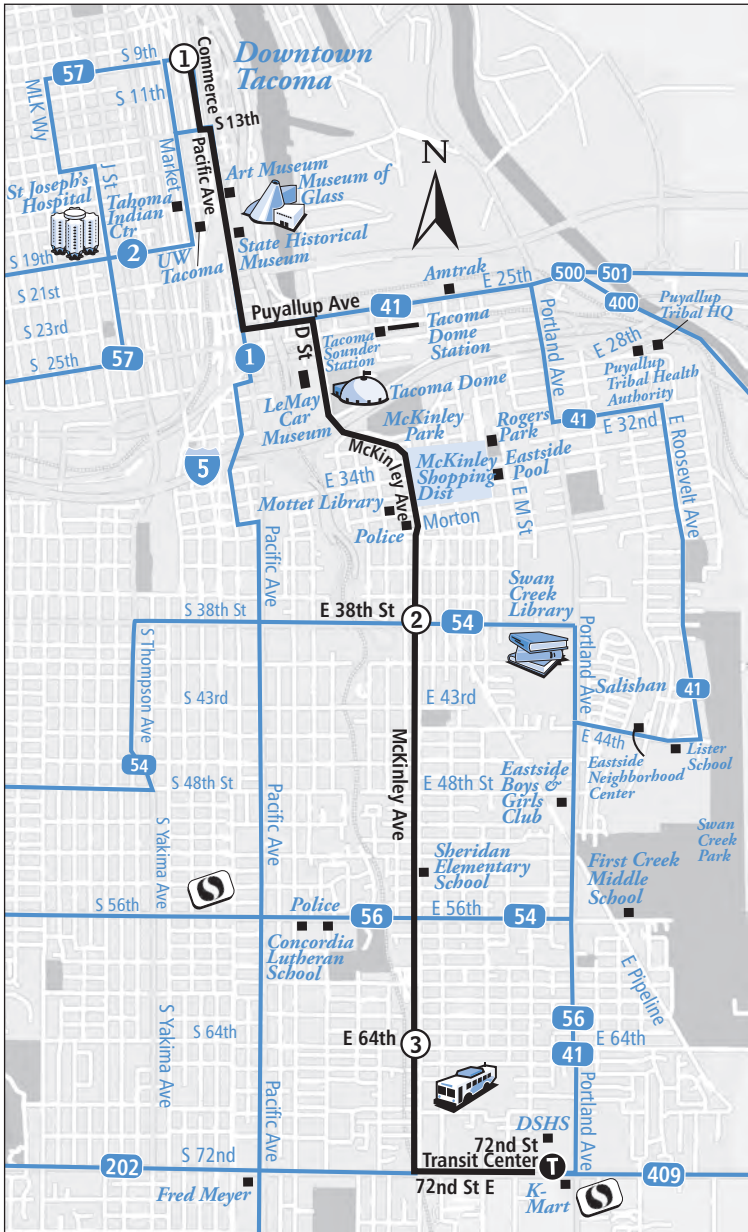

McKinley Ave-Downtown Tacoma to 72nd St Transit Center via McKinley Ave