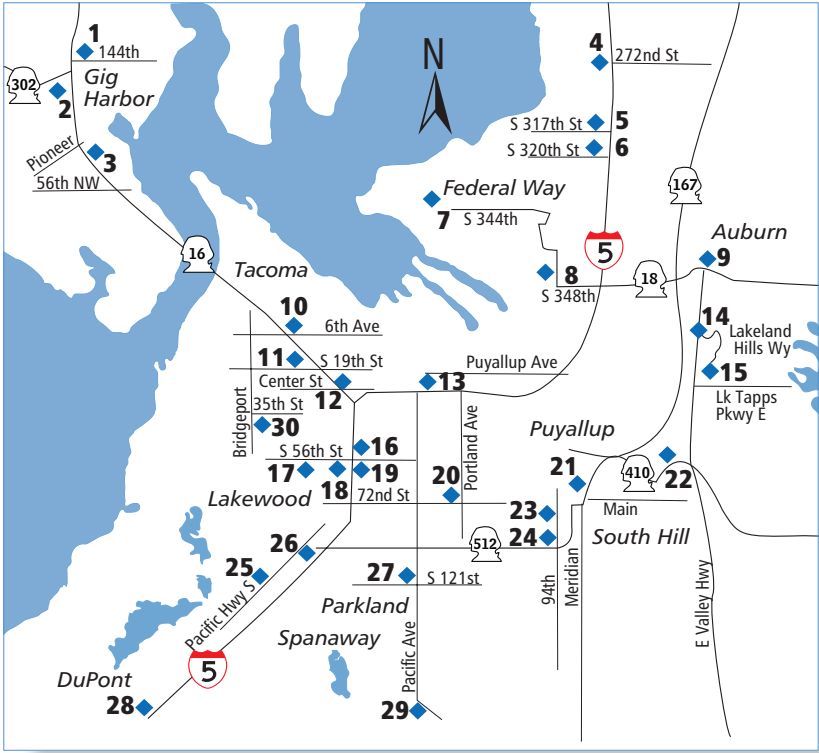

**Transit events and promotions are offered in June and October.
Visit DowntownontheGo.org/go/transit for more info. Join us!**

Park & Rides

Park & Ride Lot Locations Use one of many conveniently located, free Park & Ride lots to catch local or express buses. Commuters may park their personal vehicles for up to 24 hours. You can even ride your bike to the Park & Ride lot, load it on the rack at the front of the bus, and be on your way. Secure bike lockers are available at many Park & Rides for a nominal rental fee; look for the  symbol on the following page for their locations.