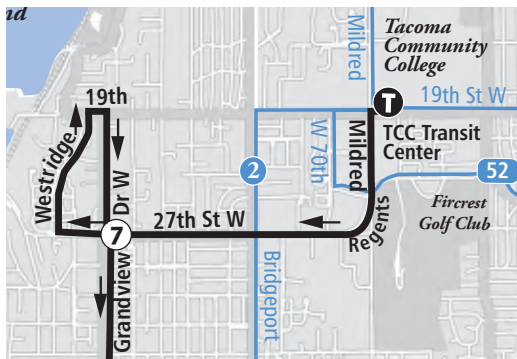

53 Weekdays

TCC to University Place, Tacoma Mall & Downtown Tacoma

TCC Transit Center	27th & Grandview	40th & Bridgeport	Orchard & 56th St	66th & Tyler	Tacoma Mall Transit	38th & Pacific	11th & Pacific
T	7	6	5	4	T	2	1
6:15am	6:24	6:36	6:44	6:50	7:15	7:25	7:41
7:15	7:24	7:36	7:44	7:50	8:15	8:25	8:41
8:15	8:21	8:33	8:42	8:48	9:15	9:27	9:43
9:15	9:21	9:33	9:41	9:46	10:15	10:27	10:43
10:15	10:21	10:33	10:41	10:46	11:15	11:27	11:43
11:15	11:21	11:33	11:41	11:46	12:15pm	12:27	12:43
12:15	12:22	12:35	12:43	12:48	1:15	1:27	1:43
1:15	1:22	1:35	1:43	1:48	2:15	2:27	2:43
2:15	2:21	2:36	2:47	2:54	3:15	3:27	3:43
3:15	3:21	3:35	3:45	3:51	4:15	4:27	4:44
4:15	4:21	4:34	4:44	4:50	5:15	5:27	5:44
5:15	5:22	5:34	5:43	5:48	6:15	6:26	6:41
6:15	6:22	6:34	6:43	6:48	7:15	7:26	7:41
7:15	7:20	7:32	7:39	7:44	7:59	-----	-----

Routing to Tacoma Mall & Downtown Tacoma:

Bus travels south on Mildred and makes a right on 27th.

It then loops around Westridge Road to 19th St, turns right on Grandview and then continues south.