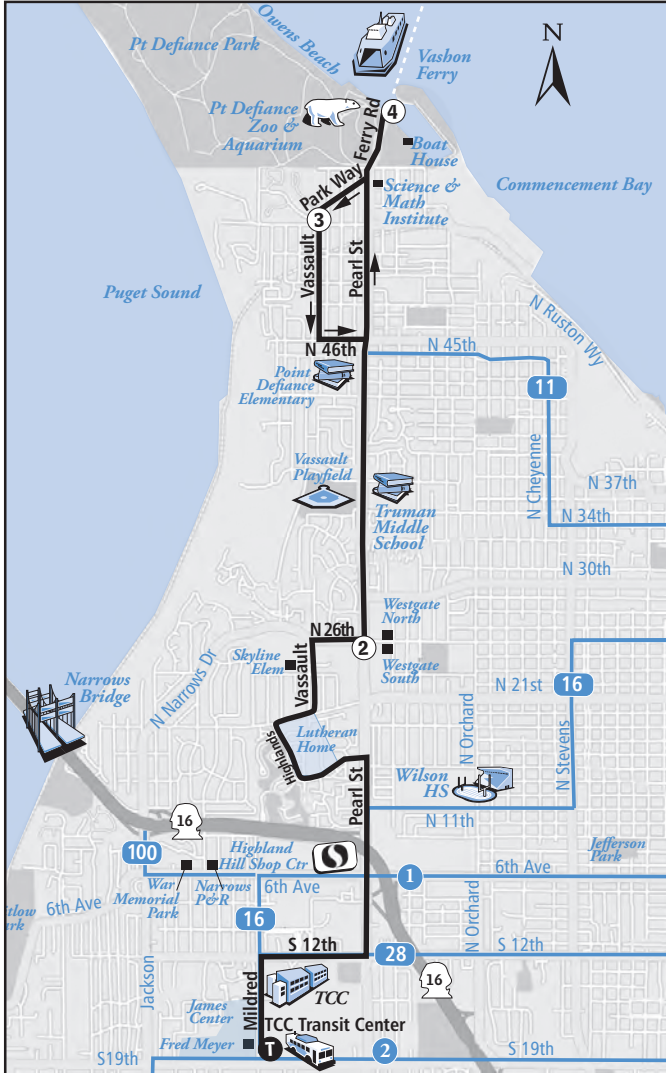

For the latest Ferry schedule 1.800.843.3779 or www.wsdot.wa.gov/ferries