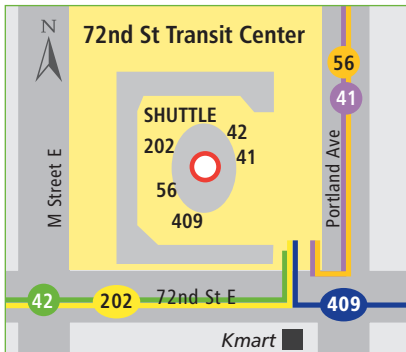

72nd St Transit Center

72nd St E & Portland Ave

41 Portland Ave

42 McKinley Ave

56 56th St

202 72nd St

409 Puyallup–Sumner